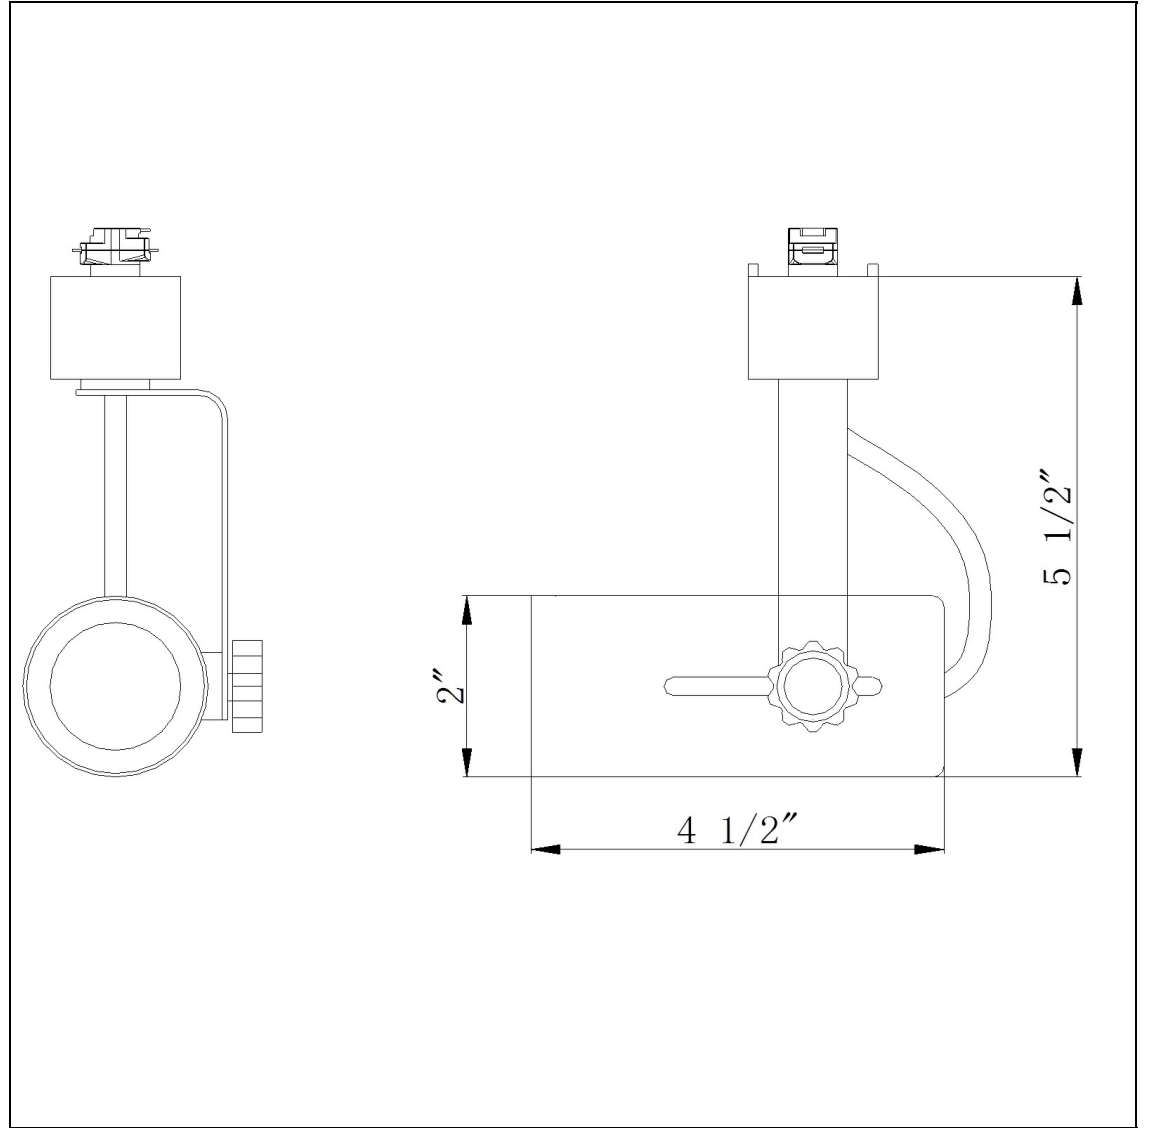

Product No. **HT-252-WH**

Description

Line Voltage Fixture, Universal Par
Durable Metal Construction
Adjustable head track fixture
?30 degree from horizontal
355 Degree Rotation Capability
Ships in one Carton
Ships in one Carton

Technical Specifications

UPC	020193067284
Wattage	150W
CRI	N/A
Lumen	N/A
Switch Type	Track
Bulb Base	PAR38
Number of Lights	1
Color	White
Base Color	White

Carton 1 Dimensions	8.00 x 12.00 x 17.80
Carton 2 Dimensions	0.00 x 0.00 x 17.80
Package Dimensions	L: 17.80 W: 12.00 H: 8.00