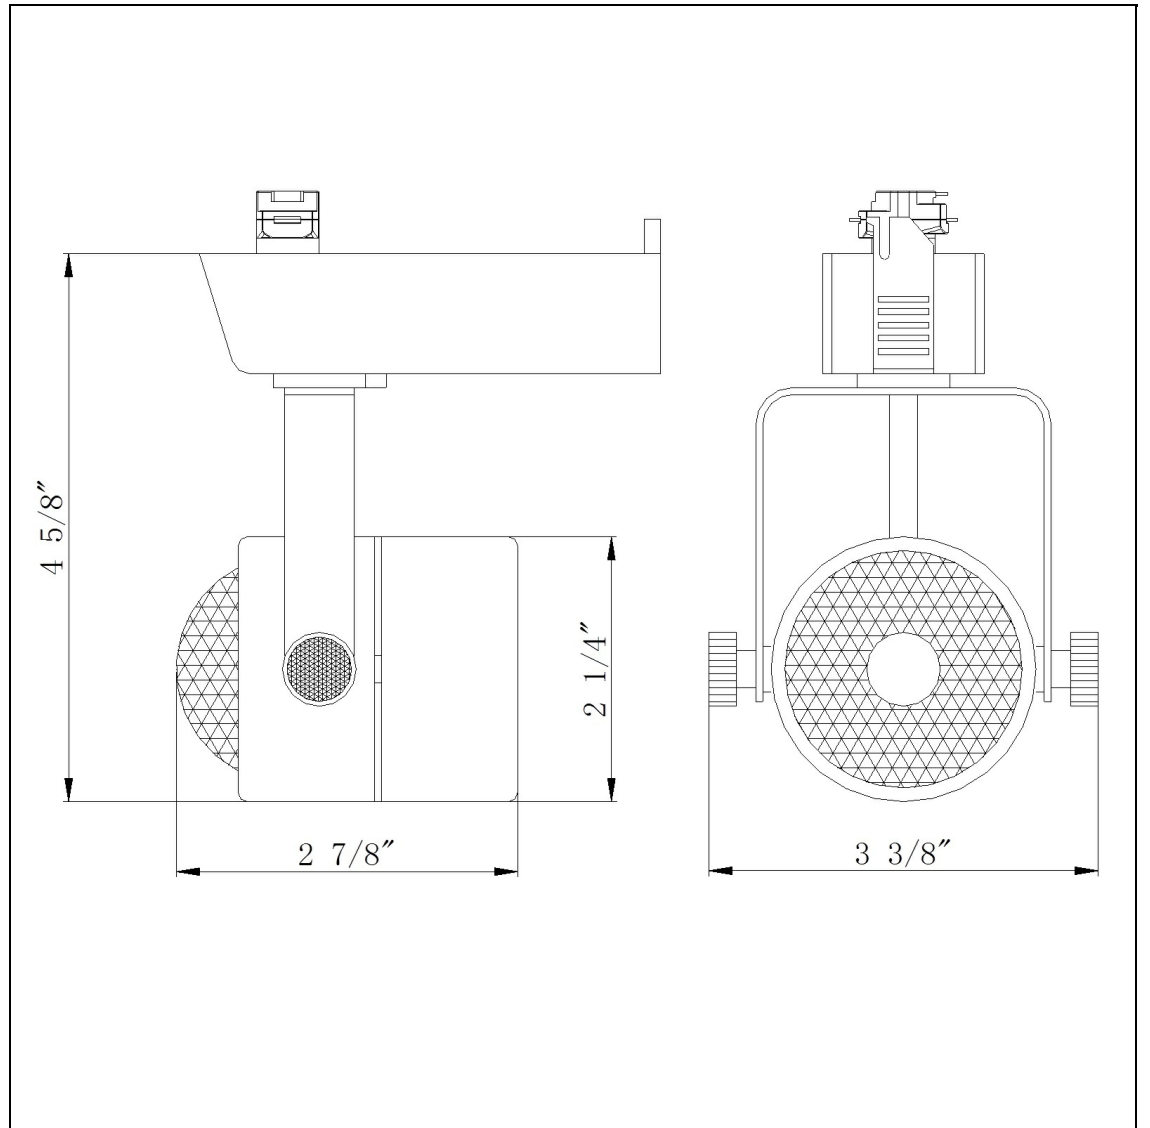

Product No. **HT-258A-WH**

Description

12V,MR-16, 50W Track Fixture  
Durable Metal Construction  
Adjustable head track fixture  
?30 degree from horizontal  
355 Degree Rotation Capability  
Ships in one Carton  
Ships in one Carton

Technical Specifications

<b>UPC</b>	020193067284
<b>Wattage</b>	50W
<b>CRI</b>	N/A
<b>Lumen</b>	N/A
<b>Switch Type</b>	Track
<b>Bulb Base</b>	MR-16
<b>Number of Lights</b>	1
<b>Color</b>	White
<b>Base Color</b>	White

<b>Carton 1 Dimensions</b>	6.30 x 14.00 x 15.50
<b>Carton 2 Dimensions</b>	0.00 x 0.00 x 15.50
<b>Package Dimensions</b>	L: 15.50 W: 14.00 H: 6.30