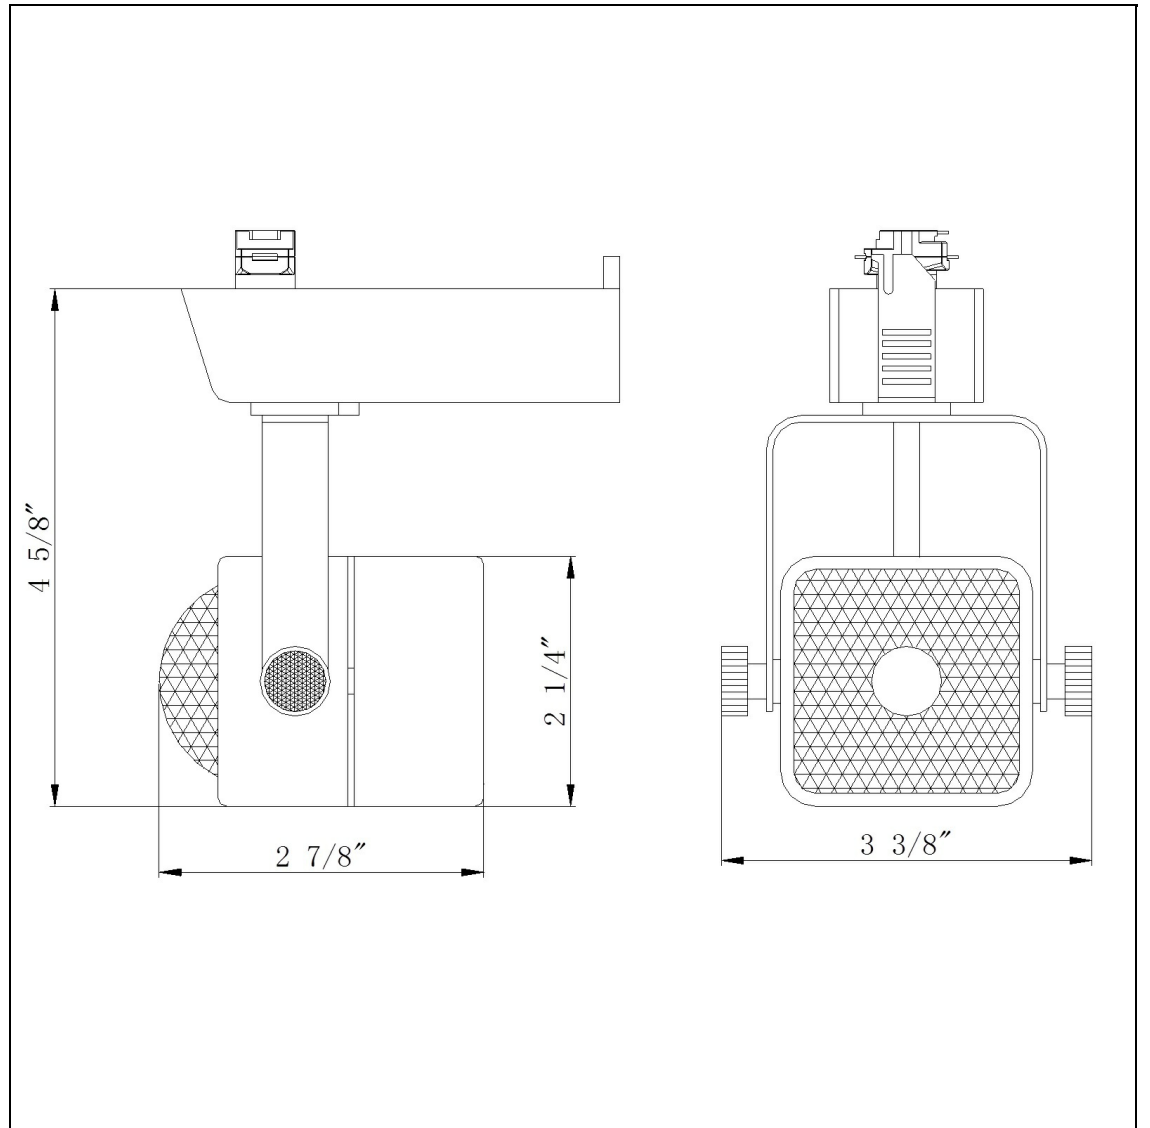

Product No. **HT-263-BK**

Description

Mini-Transformer,12V,MR-16,50W  
Durable Metal Construction  
Adjustable head track fixture  
?30 degree from horizontal  
355 Degree Rotation Capability  
Ships in one Carton  
Ships in one Carton

Technical Specifications

<b>UPC</b>	020193067284
<b>Wattage</b>	50W
<b>CRI</b>	N/A
<b>Lumen</b>	N/A
<b>Switch Type</b>	Track
<b>Bulb Base</b>	MR-16
<b>Number of Lights</b>	1
<b>Color</b>	Black
<b>Base Color</b>	Black

<b>Carton 1 Dimensions</b>	6.90 x 14.80 x 15.50
<b>Carton 2 Dimensions</b>	0.00 x 0.00 x 15.50
<b>Package Dimensions</b>	L: 15.50 W: 14.80 H: 6.90