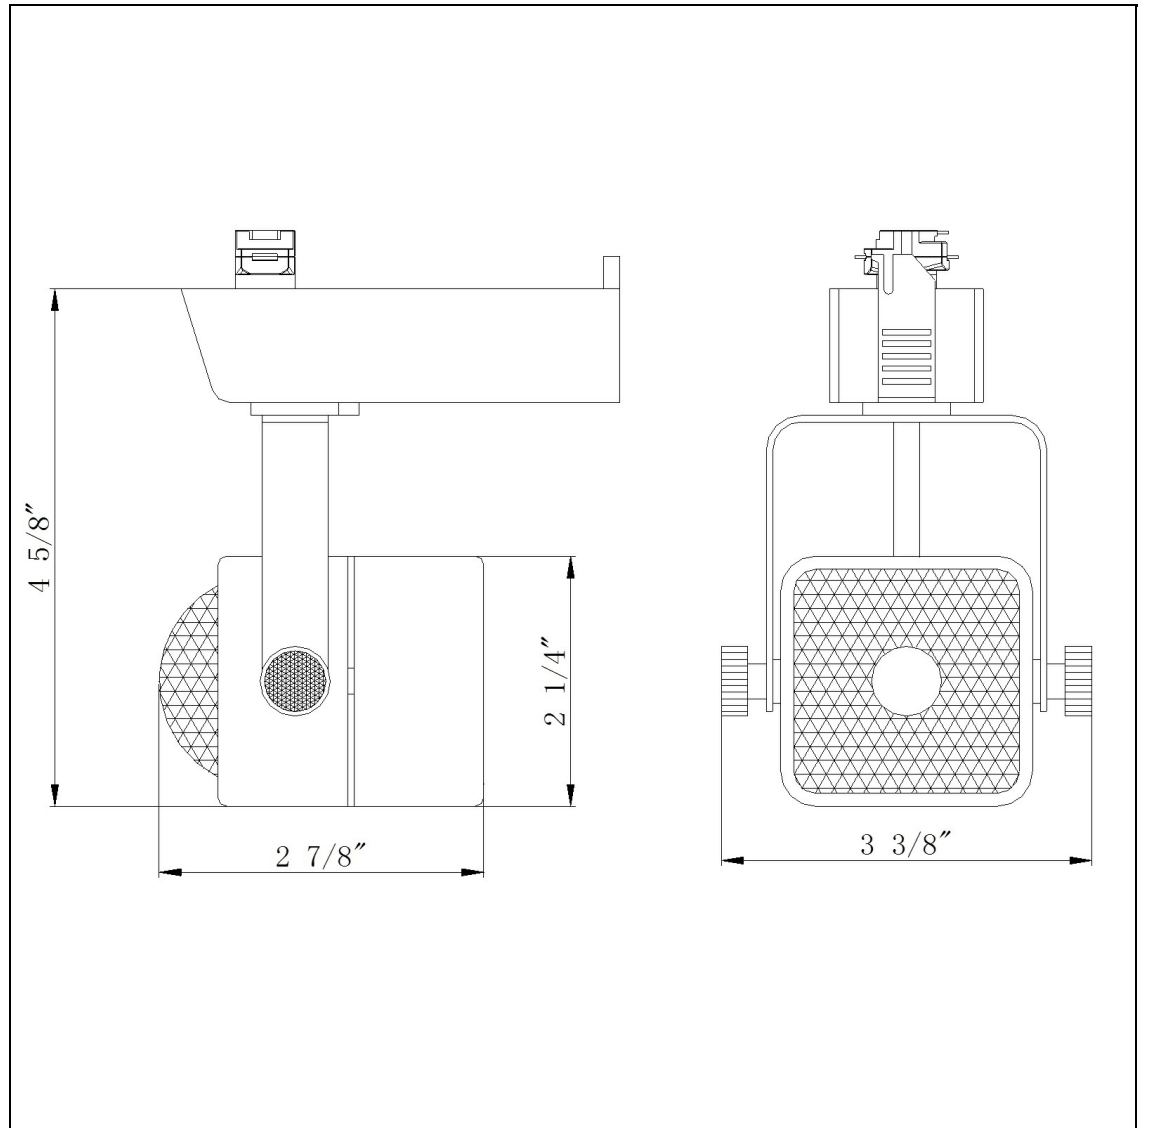

Product No. **HT-263-BS**

Description

12V,MR-16,50W Track Head
Durable Metal Construction
Adjustable head track fixture
?30 degree from horizontal
355 Degree Rotation Capability
Ships in one Carton
Ships in one Carton

Technical Specifications

UPC	020193067284
Wattage	50W
CRI	N/A
Lumen	N/A
Switch Type	Track
Bulb Base	MR-16
Number of Lights	1
Color	Brushed Steel
Base Color	Brushed Steel

Carton 1 Dimensions	6.90 x 14.80 x 15.50
Carton 2 Dimensions	0.00 x 0.00 x 15.50
Package Dimensions	L: 15.50 W: 14.80 H: 6.90