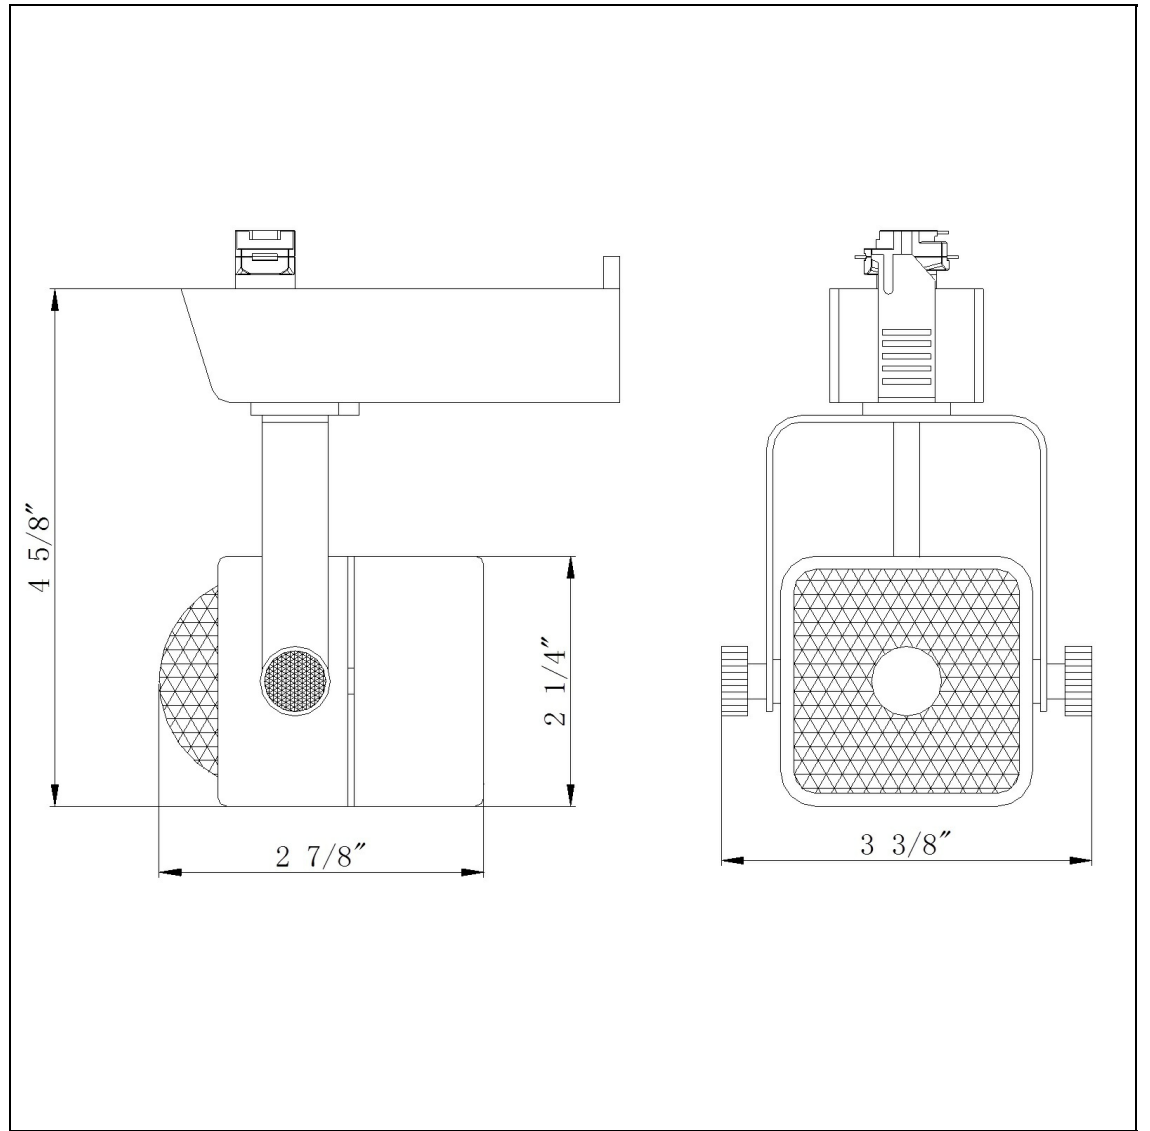

Product No. **HT-263-WH**

Description

Mini Transformer,MR-16,12V,50W  
Durable Metal Construction  
Adjustable head track fixture  
?30 degree from horizontal  
355 Degree Rotation Capability  
Ships in one Carton  
Ships in one Carton

Technical Specifications

<b>UPC</b>	020193067284
<b>Wattage</b>	50W
<b>CRI</b>	N/A
<b>Lumen</b>	N/A
<b>Switch Type</b>	Track
<b>Bulb Base</b>	MR-16
<b>Number of Lights</b>	1
<b>Color</b>	White
<b>Base Color</b>	White

<b>Carton 1 Dimensions</b>	6.90 x 14.80 x 15.50
<b>Carton 2 Dimensions</b>	0.00 x 0.00 x 15.50
<b>Package Dimensions</b>	L: 15.50 W: 14.80 H: 6.90