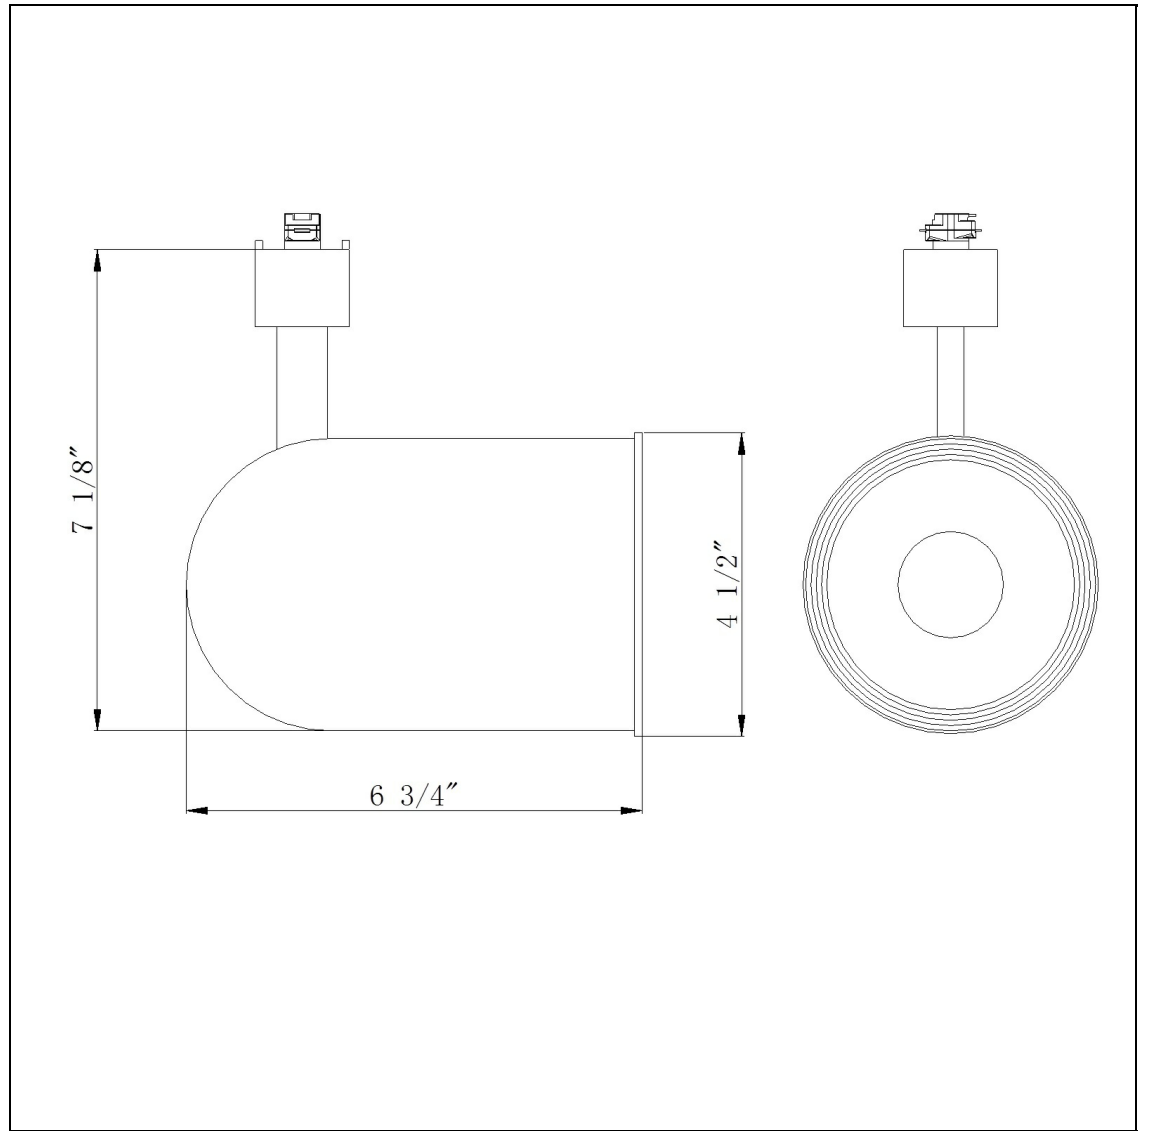

Product No. **HT-267-DB**

Description

120V,75W,Par30Ln Track Head
Durable Metal Construction
Adjustable head track fixture
?30 degree from horizontal
355 Degree Rotation Capability
Ships in one Carton
Ships in one Carton

Technical Specifications

UPC	020193067284
Wattage	75W
CRI	N/A
Lumen	N/A
Switch Type	Track
Bulb Base	PAR30LN/R30
Number of Lights	1
Color	Dark Bronze
Base Color	Dark Bronze

Carton 1 Dimensions	22.00 x 14.50 x 19.00
Carton 2 Dimensions	0.00 x 0.00 x 19.00
Package Dimensions	L: 19.00 W: 14.50 H: 22.00