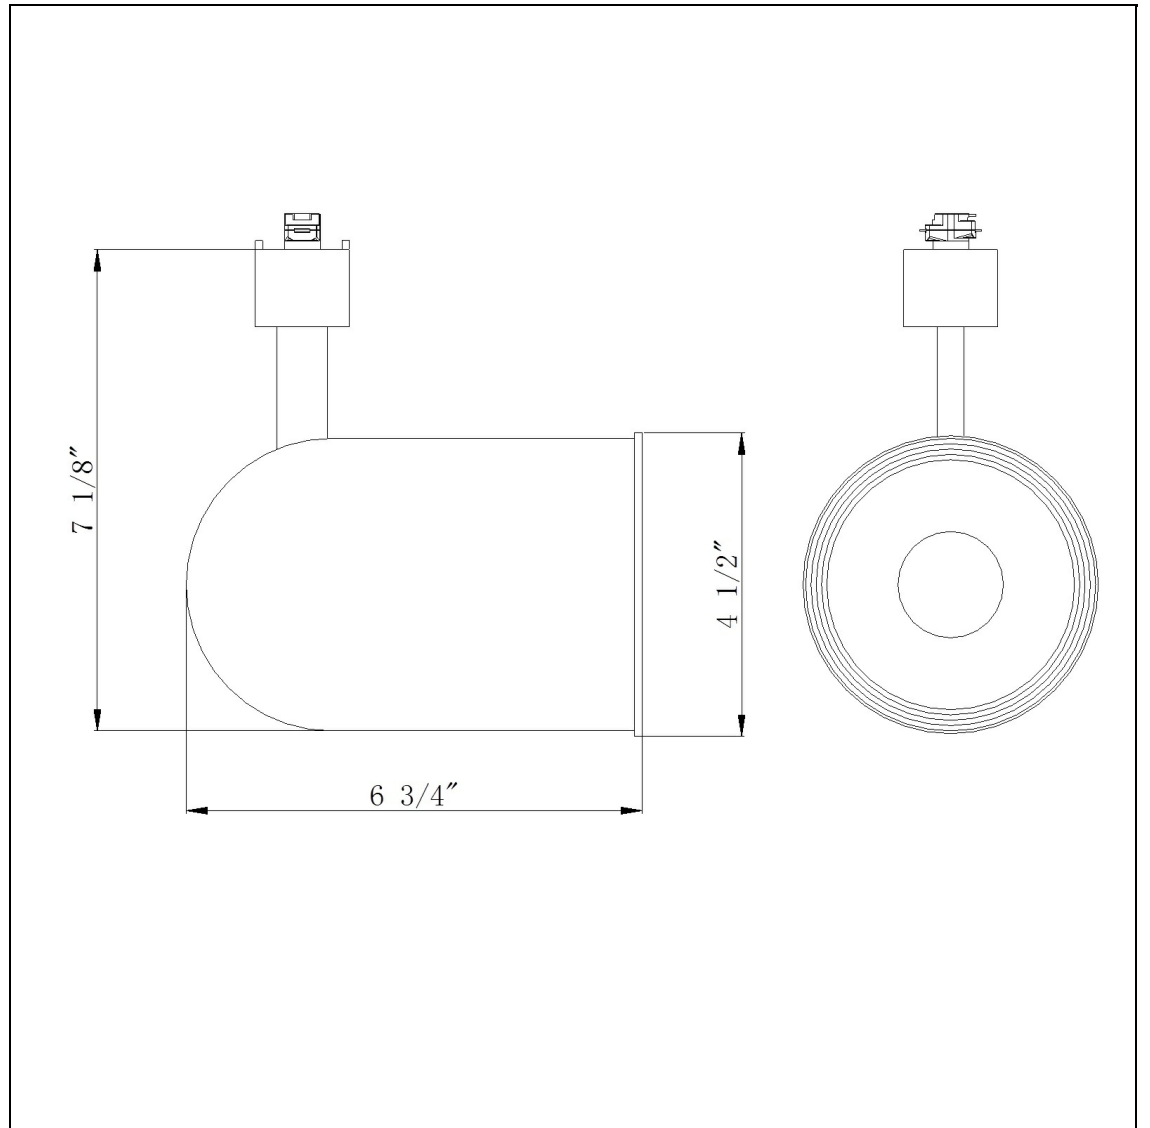

Product No. **HT-267-WH**

Description

Par30 Ln, R30,120V  
Durable Metal Construction  
Adjustable head track fixture  
? 30 degree from horizontal  
355 Degree Rotation Capability  
Ships in one Carton  
Ships in one Carton

Technical Specifications

<b>UPC</b>	020193067284
<b>Wattage</b>	75W
<b>Switch Type</b>	Track
<b>Bulb Base</b>	PAR30LN/R30
<b>Number of Lights</b>	1
<b>Color</b>	White
<b>Base Color</b>	1

<b>Carton 1 Dimensions</b>	22.00 x 14.50 x 19.00
<b>Carton 2 Dimensions</b>	0.00 x 0.00 x 19.00
<b>Package Dimensions</b>	L: 19.00 W: 14.50 H: 22.00