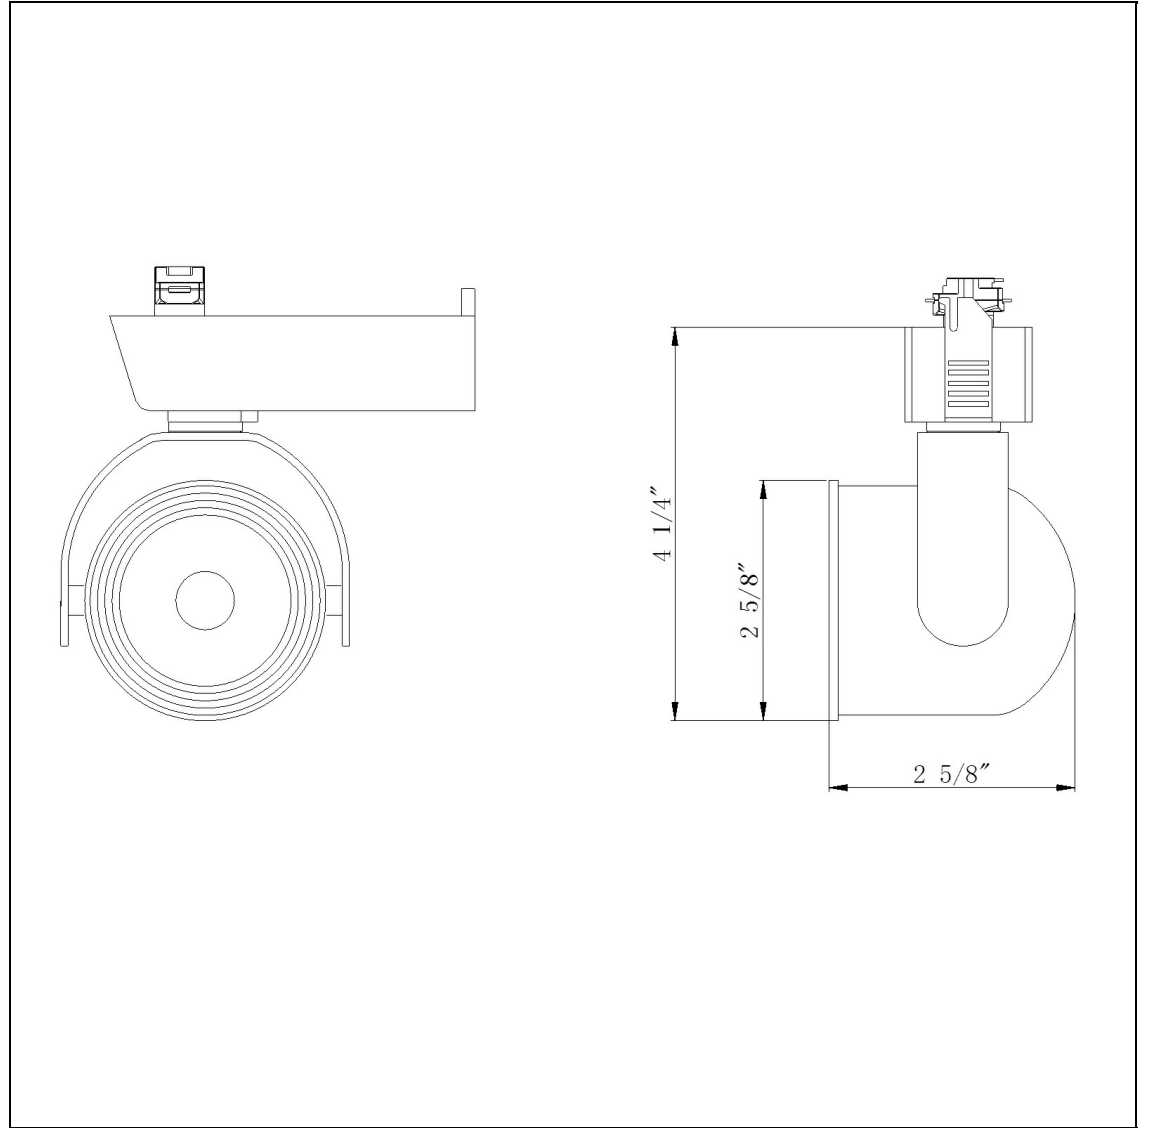

Product No. **HT-269-WH**

Description

Compact, integrated Wire, MR-16,50W
Durable Metal Construction
Adjustable head track fixture
?30 degree from horizontal
355 Degree Rotation Capability
Ships in one Carton
Ships in one Carton

Technical Specifications

UPC	020193067284
Wattage	50W
CRI	N/A
Lumen	N/A
Switch Type	Track
Bulb Base	MR-16
Number of Lights	1
Color	White
Base Color	White

Carton 1 Dimensions	6.50 x 14.40 x 15.00
Carton 2 Dimensions	0.00 x 0.00 x 15.00
Package Dimensions	L: 15.00 W: 14.40 H: 6.50