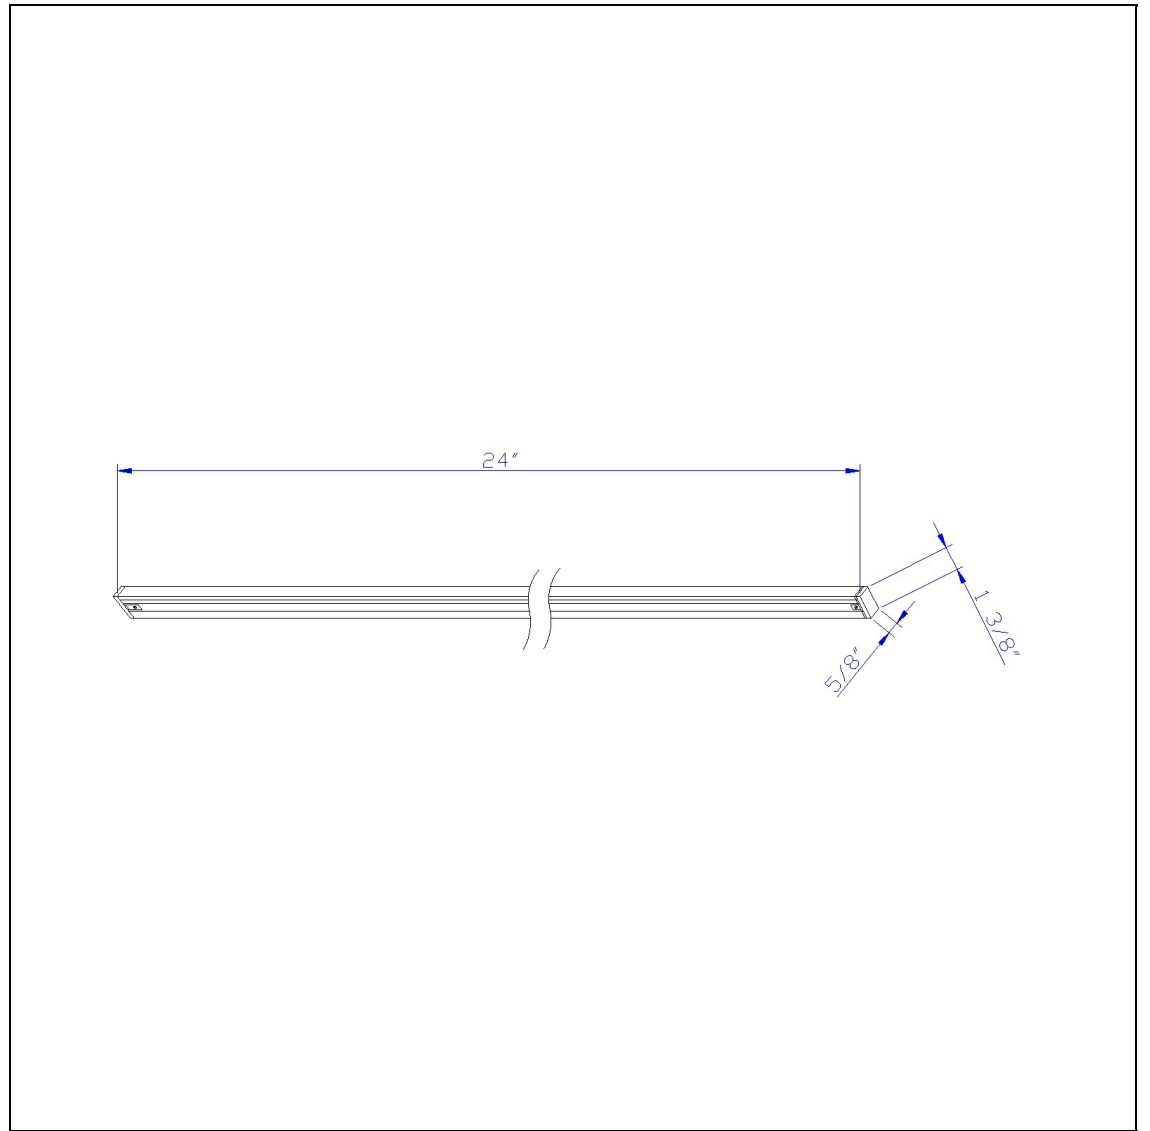

Product No. **HT-270-BK**

Description

2 Ft. Track (3 Wires)  
Durable Metal Construction  
2' Track, 120V, 2400W  
Comes with 1 end cap  
Single Circuit Track  
Ships in one Carton  
Ships in one Carton

Technical Specifications

<b>UPC</b>	020193067284	<b>Carton 1 Dimensions</b>	6.00 x 7.50 x 28.80
<b>Wattage</b>	N/A	<b>Carton 2 Dimensions</b>	0.00 x 0.00 x 28.80
<b>CRI</b>	N/A	<b>Package Dimensions</b>	L: 28.80 W: 7.50 H: 6.00
<b>Lumen</b>	N/A		
<b>Switch Type</b>	Track		
<b>Bulb Base</b>	Metal		
<b>Number of Lights</b>	1		
<b>Color</b>	Black		
<b>Base Color</b>	Black		