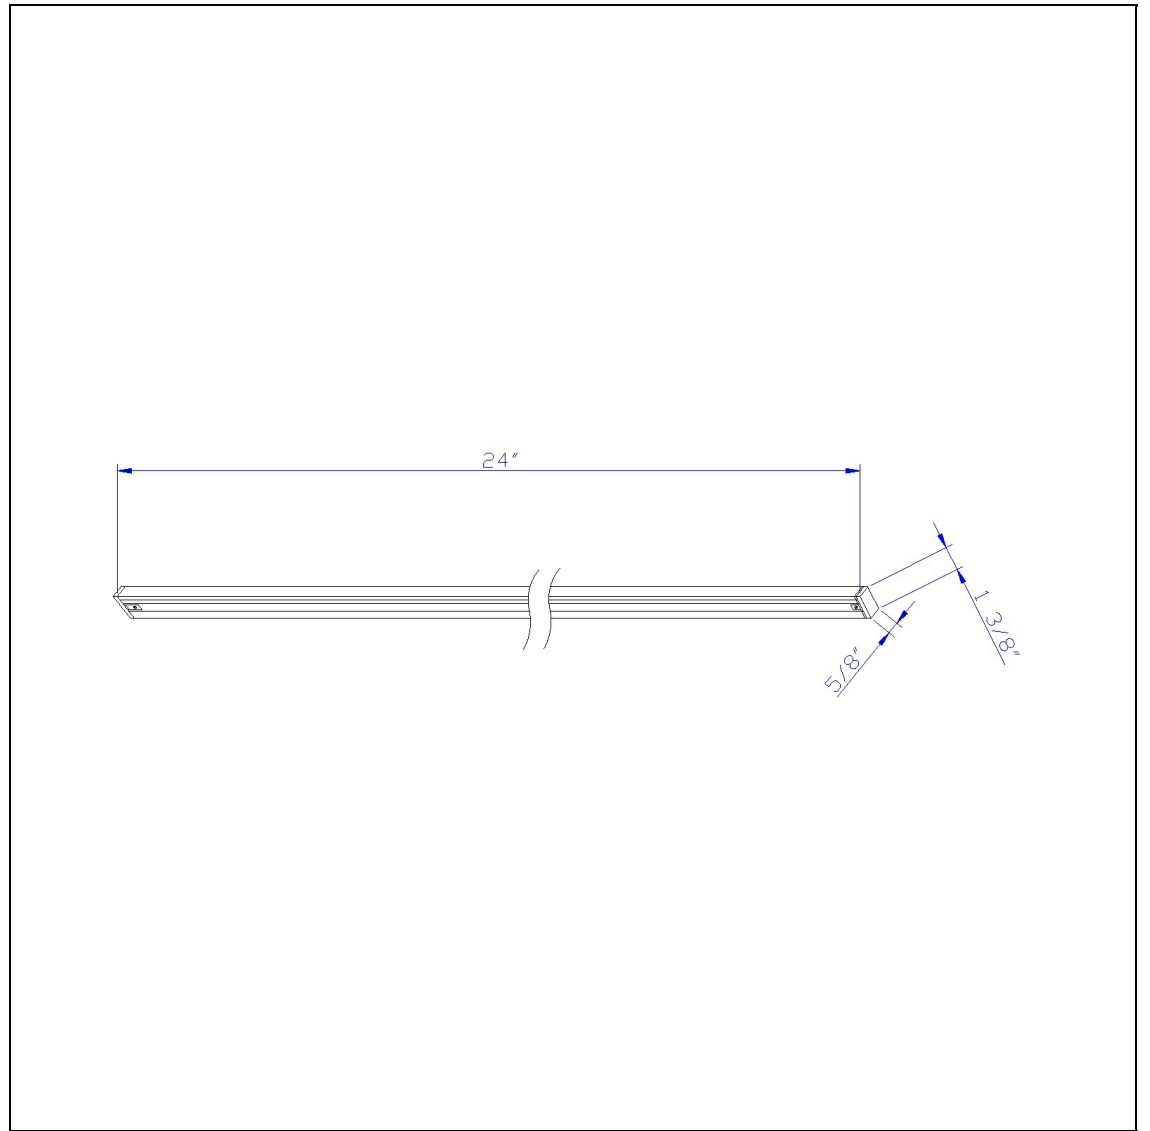

Product No. **HT-270-BS**

Description

2 Ft Track,(3 Wires, Single Ckt)
Durable Metal Construction
2' Track, 120V, 2400W
Comes with 1 end cap
Single Circuit Track
Ships in one Carton
Ships in one Carton

Technical Specifications

UPC	020193067284	Carton 1 Dimensions	6.00 x 7.50 x 28.80
Wattage	N/A	Carton 2 Dimensions	0.00 x 0.00 x 28.80
CRI	N/A	Package Dimensions	L: 28.80 W: 7.50 H: 6.00
Lumen	N/A		
Switch Type	Track		
Bulb Base	Metal		
Number of Lights	1		
Color	Brushed Steel		
Base Color	Brushed Steel		