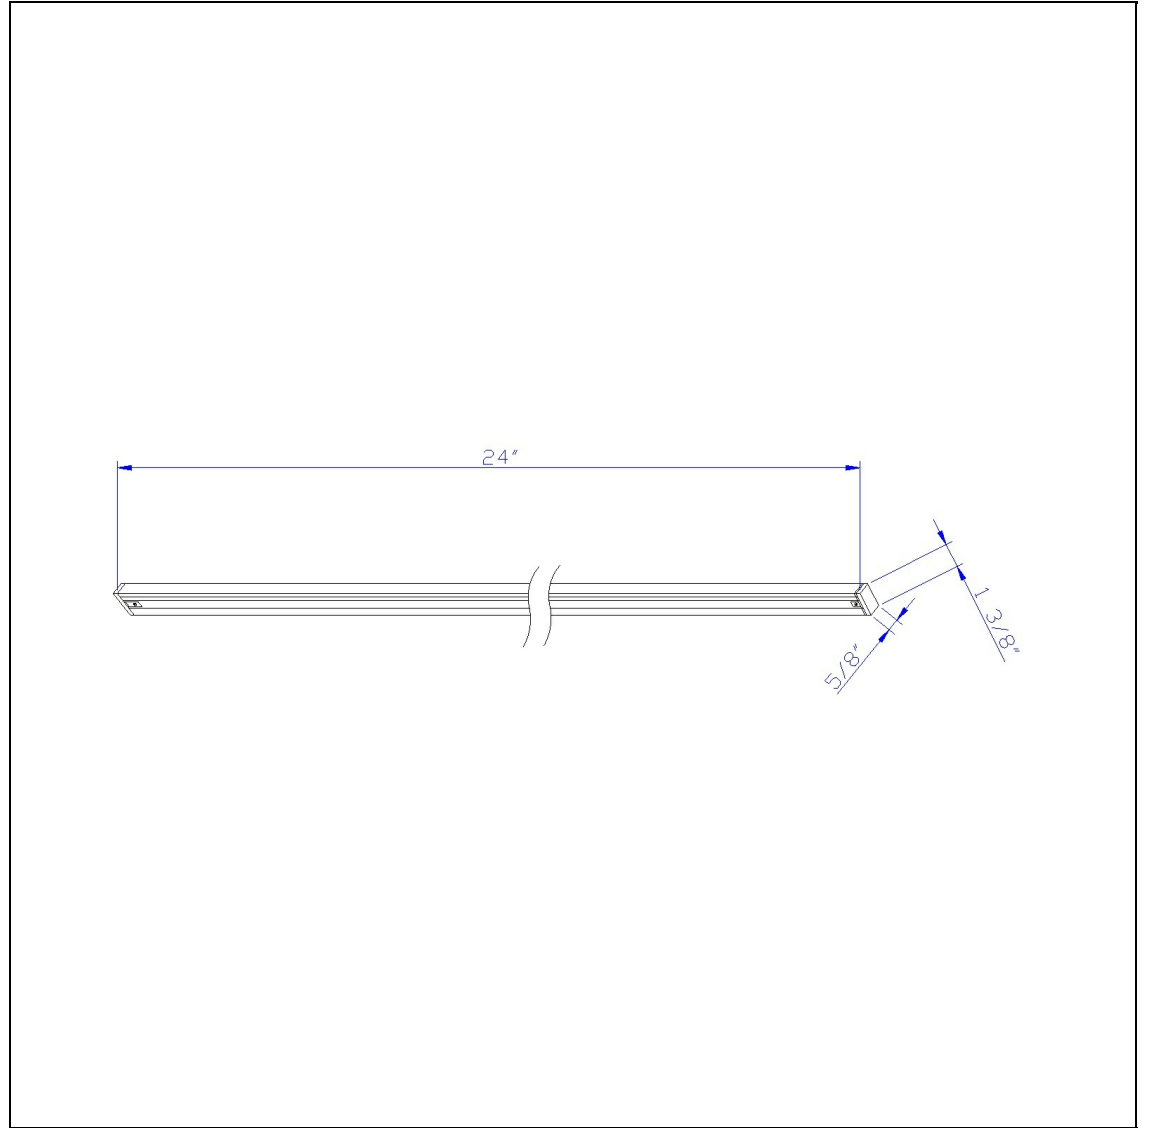

Product No. **HT-270-BS**

Description

2 Ft Track,(3 Wires, Single Ckt)  
Durable Metal Construction  
2' Track, 120V, 2400W  
Comes with 1 end cap  
Single Circuit Track  
Ships in one Carton  
Ships in one Carton

Technical Specifications

<b>UPC</b>	020193067284	<b>Carton 1 Dimensions</b>	6.00 x 7.50 x 28.80
<b>Wattage</b>	N/A	<b>Carton 2 Dimensions</b>	0.00 x 0.00 x 28.80
<b>CRI</b>	N/A	<b>Package Dimensions</b>	L: 28.80 W: 7.50 H: 6.00
<b>Lumen</b>	N/A		
<b>Switch Type</b>	Track		
<b>Bulb Base</b>	Metal		
<b>Number of Lights</b>	1		
<b>Color</b>	Brushed Steel		
<b>Base Color</b>	Brushed Steel		