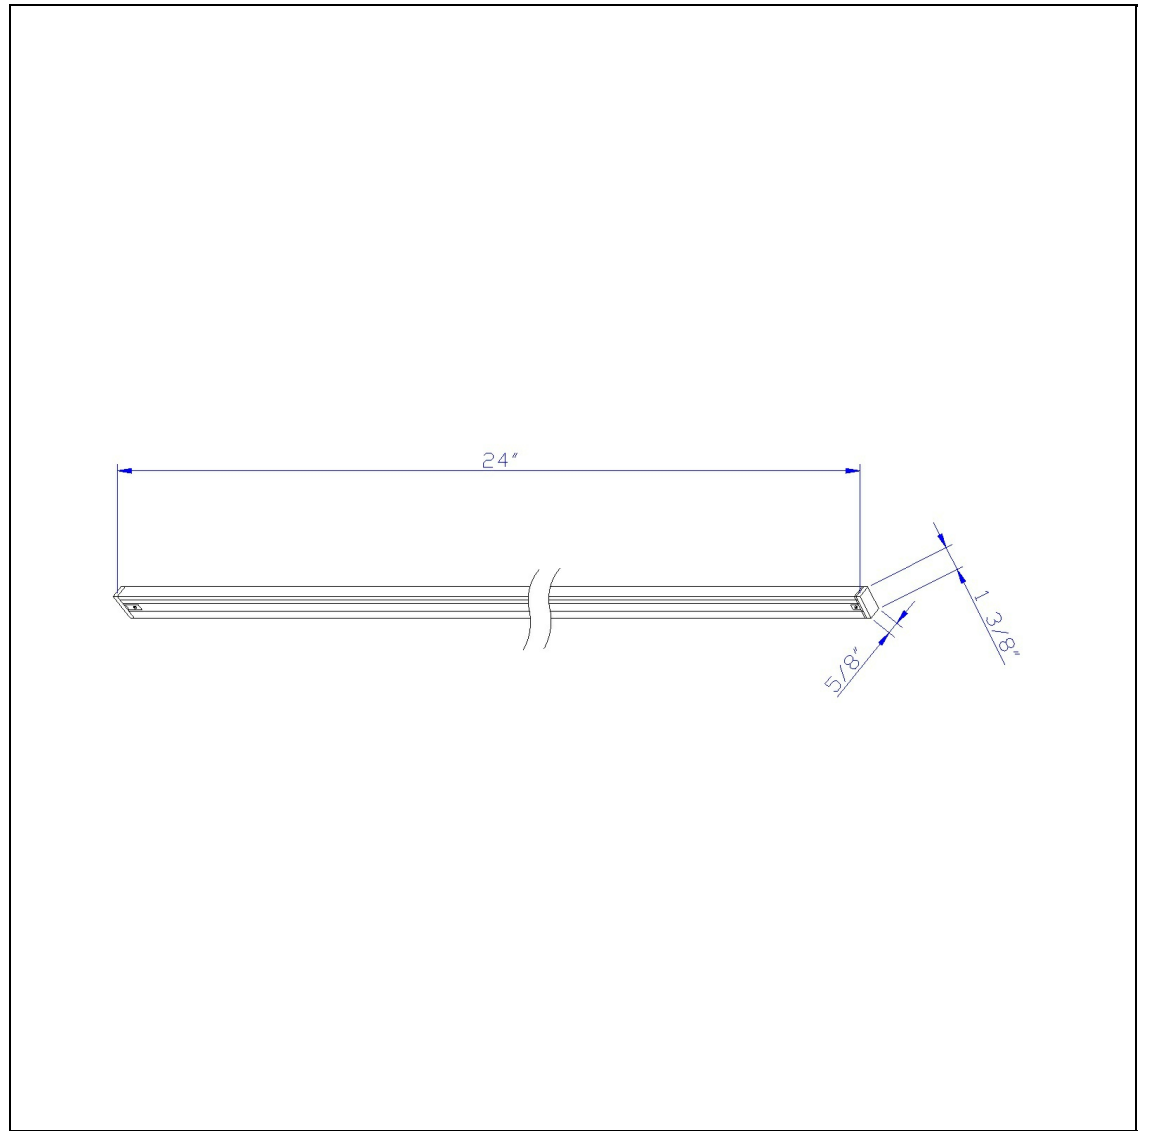

Product No. **HT-270-DB**

Description

120V,2400W,1 Circuit Track,24in
Durable Metal Construction
2' Track, 120V, 2400W
Comes with 1 end cap
Single Circuit Track
Ships in one Carton
Ships in one Carton

Technical Specifications

UPC	020193067284	Carton 1 Dimensions	6.00 x 7.50 x 28.80
Wattage	N/A	Carton 2 Dimensions	0.00 x 0.00 x 28.80
CRI	N/A	Package Dimensions	L: 28.80 W: 7.50 H: 6.00
Lumen	N/A		
Switch Type	Track		
Bulb Base	Metal		
Number of Lights	1		
Color	Dark Bronze		
Base Color	Dark Bronze		