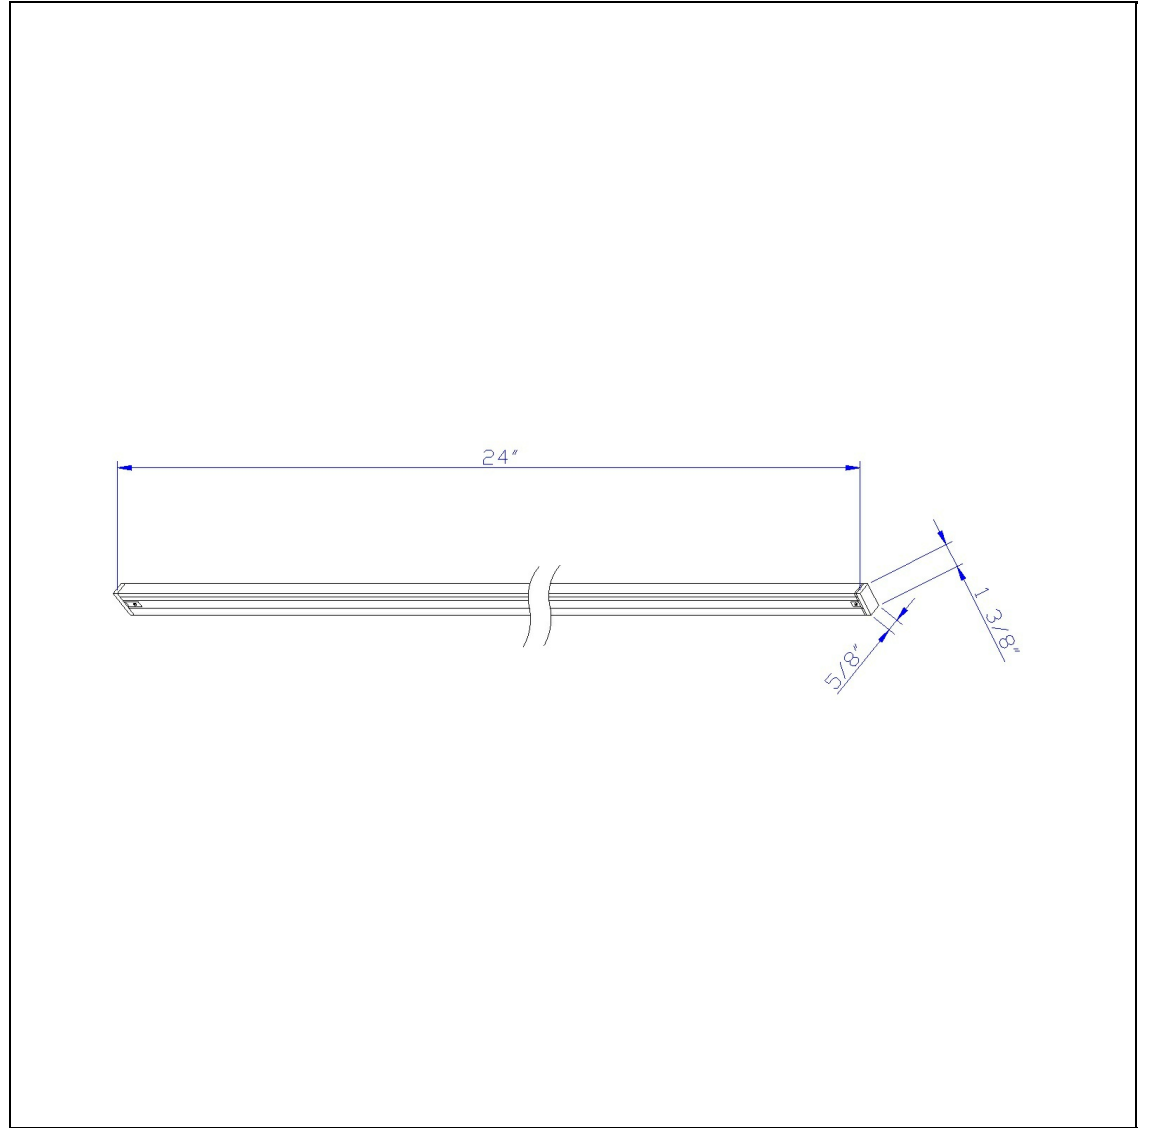

Product No. **HT-270-PB**

Description

2 Ft Track,(3 Wire Single Ckt)  
Durable Metal Construction  
2' Track, 120V, 2400W  
Comes with 1 end cap  
Single Circuit Track  
Ships in one Carton  
Ships in one Carton

Technical Specifications

<b>UPC</b>	020193067284	<b>Carton 1 Dimensions</b>	6.00 x 7.50 x 28.80
<b>Wattage</b>	N/A	<b>Carton 2 Dimensions</b>	0.00 x 0.00 x 28.80
<b>CRI</b>	N/A	<b>Package Dimensions</b>	L: 28.80 W: 7.50 H: 6.00
<b>Lumen</b>	N/A		
<b>Switch Type</b>	Track		
<b>Bulb Base</b>	Metal		
<b>Number of Lights</b>	1		
<b>Color</b>	Plated Brass		
<b>Base Color</b>	Plated Brass		