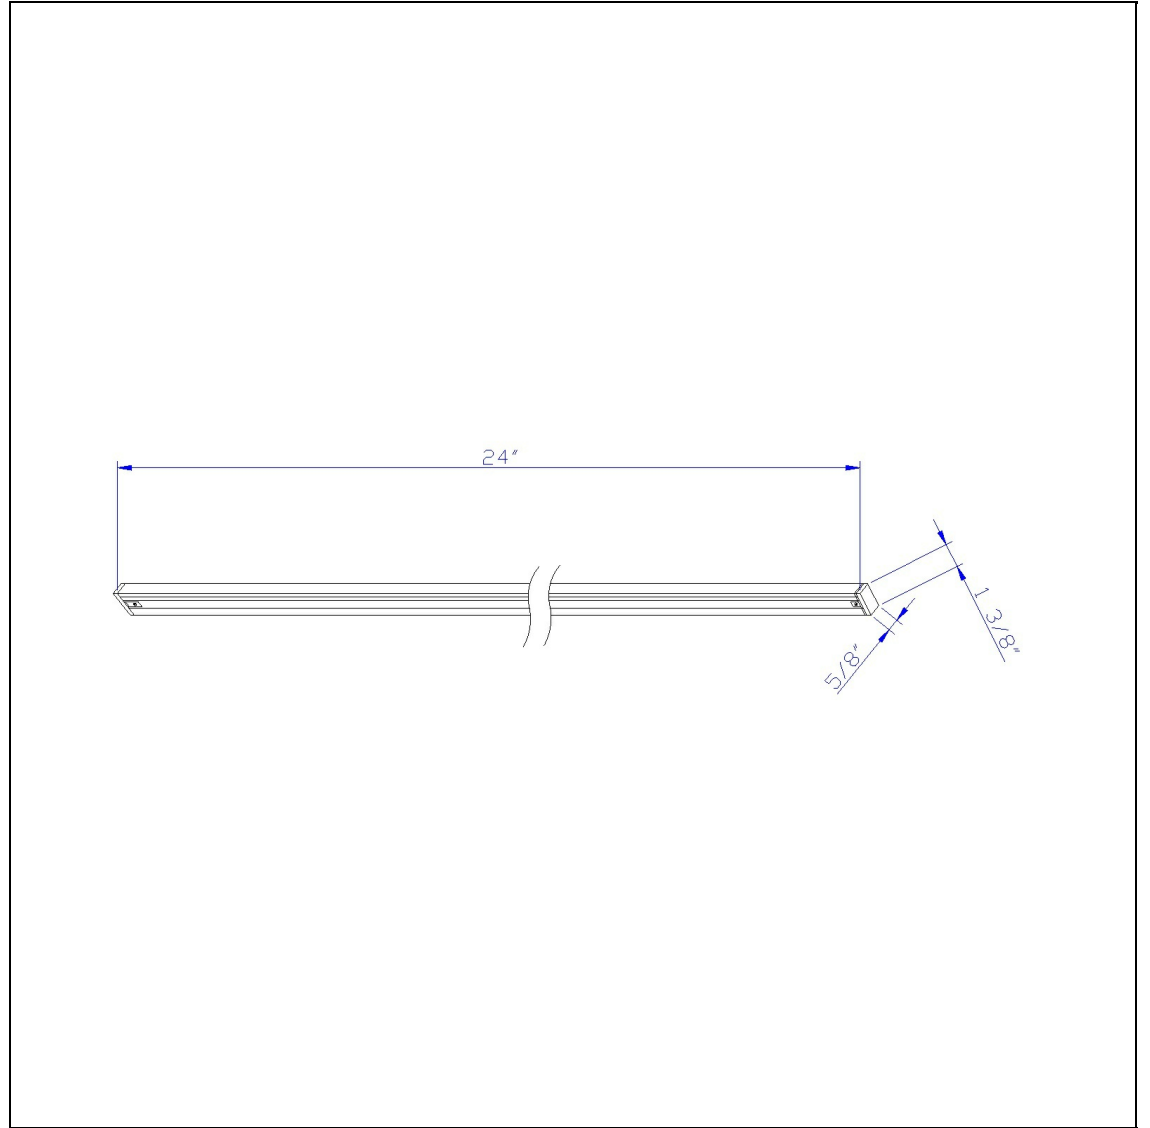

Product No. HT-270-RU

Description

2 Ft Track , (3 Wires 1 Circuit)
Durable Metal Construction
2' Track, 120V, 2400W
Comes with 1 end cap
Single Circuit Track
Ships in one Carton
Ships in one Carton

Technical Specifications

UPC	020193067284	Carton 1 Dimensions	6.00 x 7.50 x 28.80
Wattage	N/A	Carton 2 Dimensions	0.00 x 0.00 x 28.80
CRI	N/A	Package Dimensions	L: 28.80 W: 7.50 H: 6.00
Lumen	N/A		
Switch Type	Track		
Bulb Base	Metal		
Number of Lights	1		
Color	Rust		
Base Color	Rust		