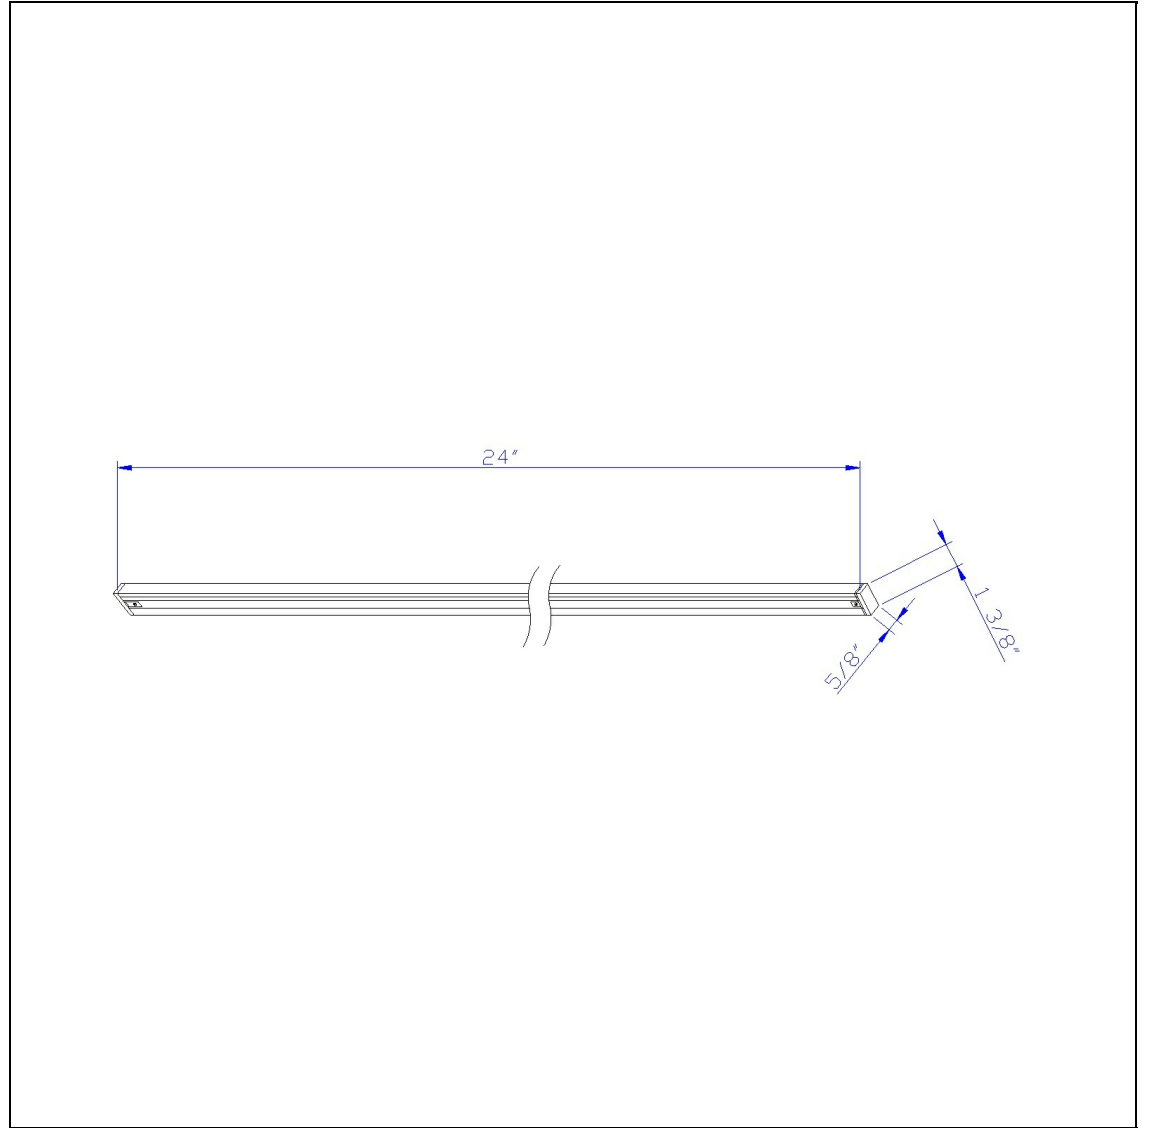

Product No. **HT-270-WH**

Description

2 Ft. Track (3 Wires)
Durable Metal Construction
2' Track, 120V, 2400W
Comes with 1 end cap
Single Circuit Track
Ships in one Carton
Ships in one Carton

Technical Specifications

UPC	020193067284
Wattage	N/A
CRI	N/A
Lumen	N/A
Switch Type	Track
Bulb Base	Metal
Number of Lights	1
Color	White
Base Color	White

Carton 1 Dimensions	6.00 x 7.50 x 28.80
Carton 2 Dimensions	0.00 x 0.00 x 28.80
Package Dimensions	L: 28.80 W: 7.50 H: 6.00