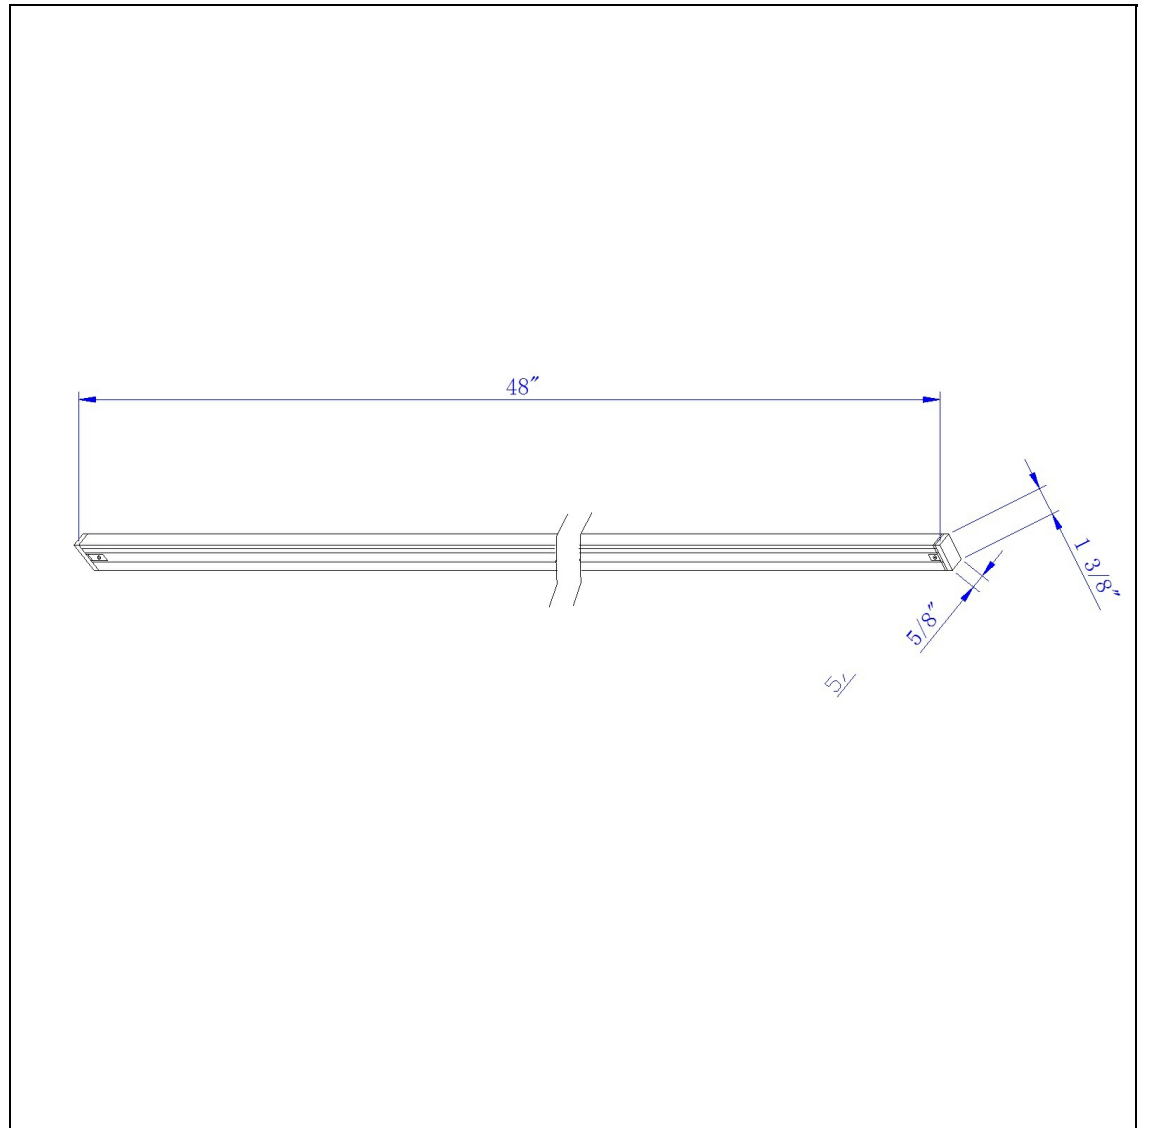

Product No. **HT-271-BK**

Description

4 Ft. Track (3 Wires)  
Durable Metal Construction  
4' Track, 120V, 2400W  
Comes with 1 end cap  
Single Circuit Track  
Ships in one Carton  
Ships in one Carton

Technical Specifications

<b>UPC</b>	020193067284
<b>Wattage</b>	N/A
<b>CRI</b>	N/A
<b>Lumen</b>	N/A
<b>Switch Type</b>	Track
<b>Bulb Base</b>	Metal
<b>Number of Lights</b>	1
<b>Color</b>	Black
<b>Base Color</b>	Black

<b>Carton 1 Dimensions</b>	6.00 x 7.40 x 52.80
<b>Carton 2 Dimensions</b>	0.00 x 0.00 x 52.80
<b>Package Dimensions</b>	L: 52.80 W: 7.40 H: 6.00