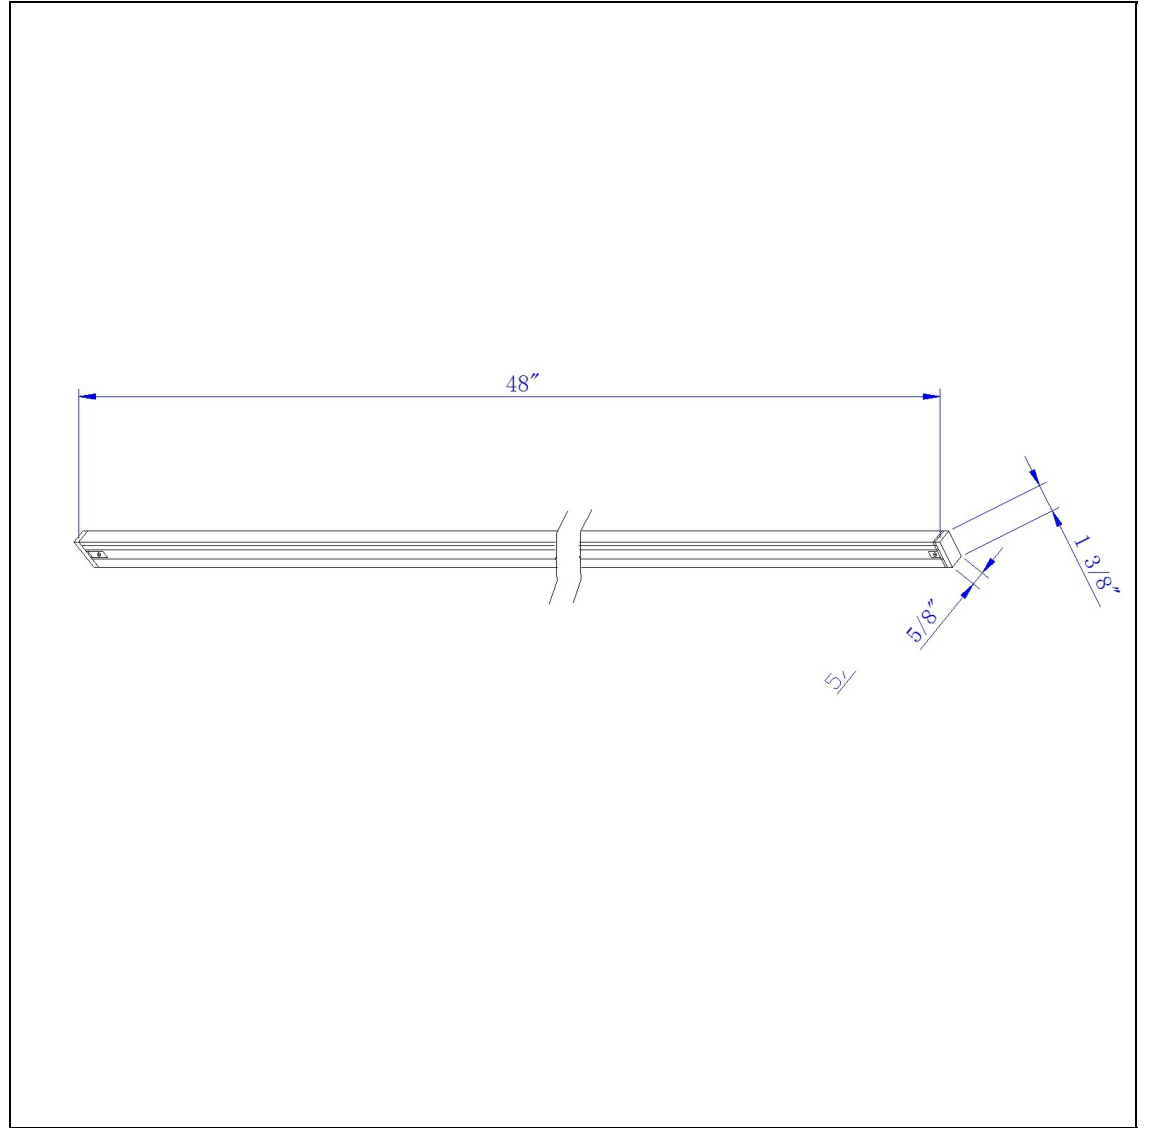

Product No. **HT-271-BK**

Description

4 Ft. Track (3 Wires)
Durable Metal Construction
4' Track, 120V, 2400W
Comes with 1 end cap
Single Circuit Track
Ships in one Carton
Ships in one Carton

Technical Specifications

UPC	020193067284
Wattage	N/A
CRI	N/A
Lumen	N/A
Switch Type	Track
Bulb Base	Metal
Number of Lights	1
Color	Black
Base Color	Black

Carton 1 Dimensions	6.00 x 7.40 x 52.80
Carton 2 Dimensions	0.00 x 0.00 x 52.80
Package Dimensions	L: 52.80 W: 7.40 H: 6.00