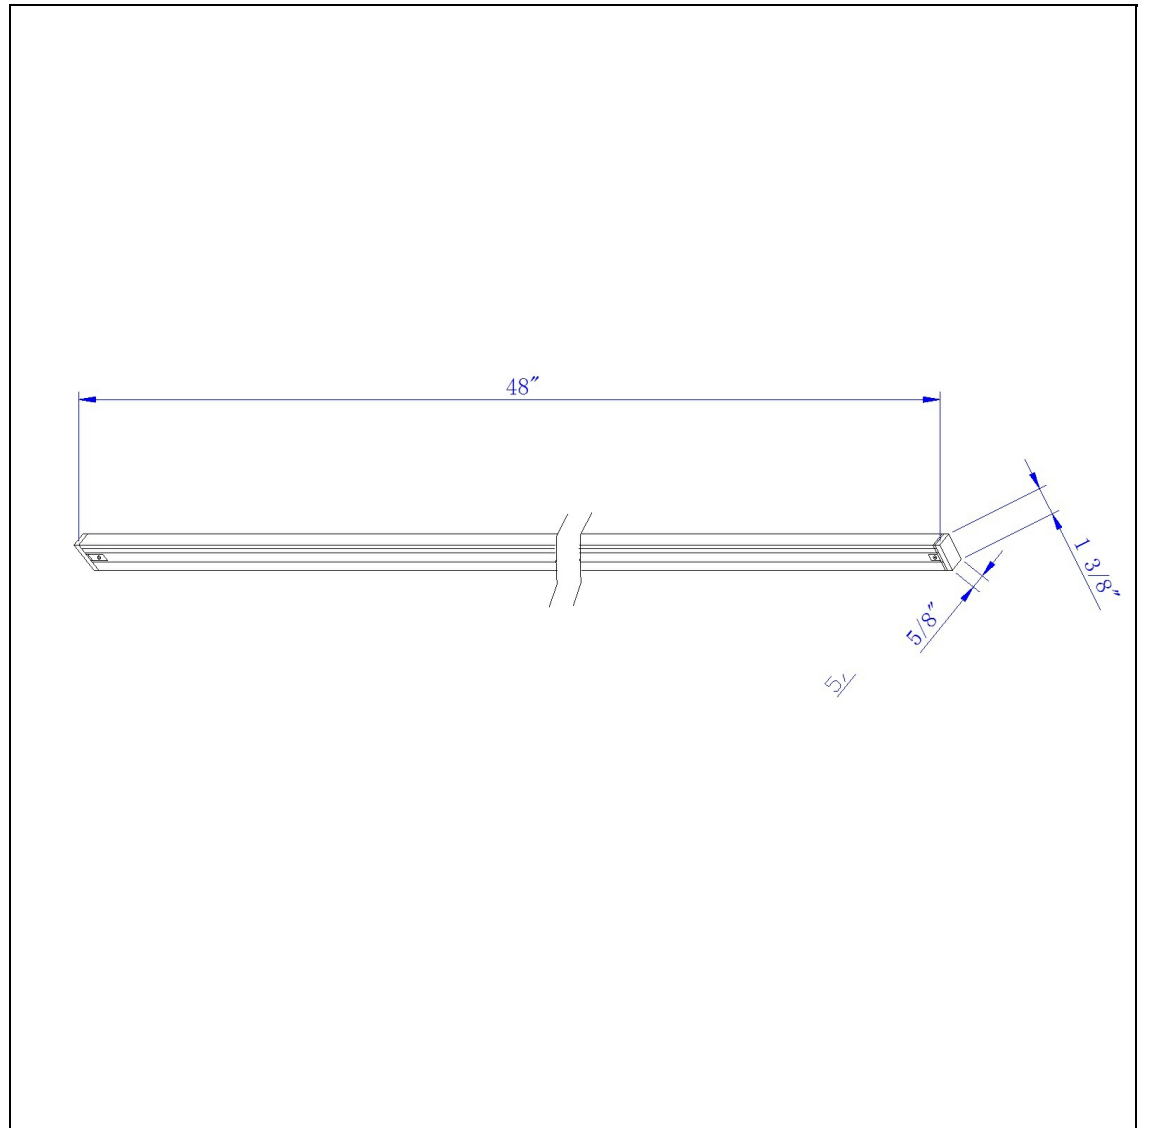

Product No. **HT-271-BS**

Description

4 Ft Track (3 Wires, Single Ckt)
Durable Metal Construction
4' Track, 120V, 2400W
Comes with 1 end cap
Single Circuit Track
Ships in one Carton
Ships in one Carton

Technical Specifications

UPC	020193067284	Carton 1 Dimensions	6.00 x 7.40 x 52.80
Wattage	N/A	Carton 2 Dimensions	0.00 x 0.00 x 52.80
CRI	N/A	Package Dimensions	L: 52.80 W: 7.40 H: 6.00
Lumen	N/A		
Switch Type	Track		
Bulb Base	Metal		
Number of Lights	1		
Color	Brushed Steel		
Base Color	Brushed Steel		