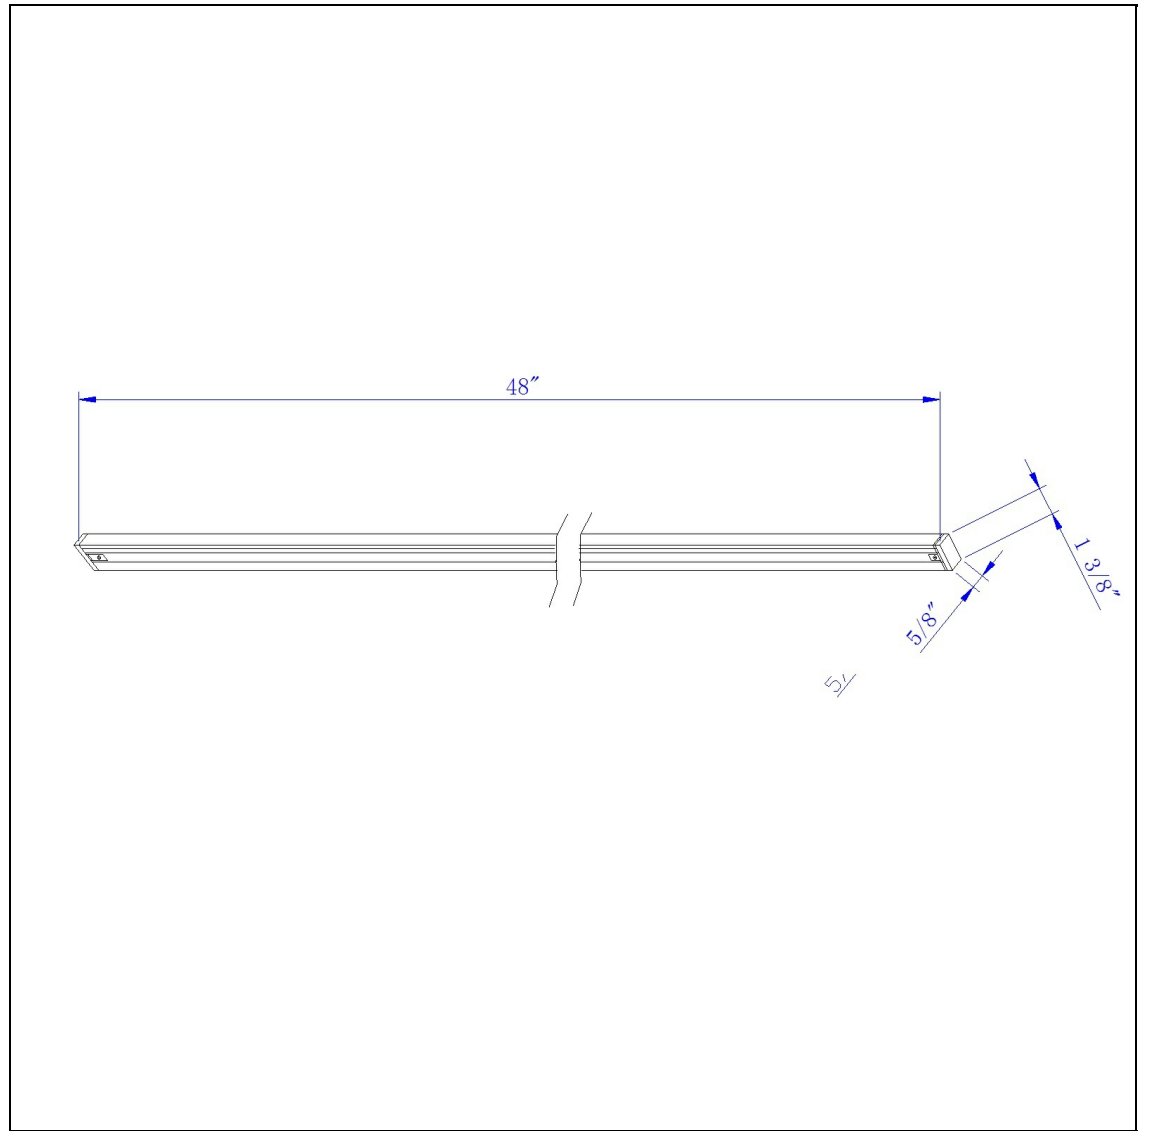

Product No. **HT-271-BS**

Description

4 Ft Track (3 Wires, Single Ckt)
Durable Metal Construction
4' Track, 120V, 2400W
Comes with 1 end cap
Single Circuit Track
Ships in one Carton
Ships in one Carton

Technical Specifications

UPC	020193067284	Carton 1 Dimensions	6.00 x 7.40 x 52.80
Wattage	N/A	Carton 2 Dimensions	0.00 x 0.00 x 52.80
CRI	N/A	Package Dimensions	L: 52.80 W: 7.40 H: 6.00
Lumen	N/A		
Switch Type	Track		
Bulb Base	Metal		
Number of Lights	1		
Color	Brushed Steel		
Base Color	Brushed Steel		