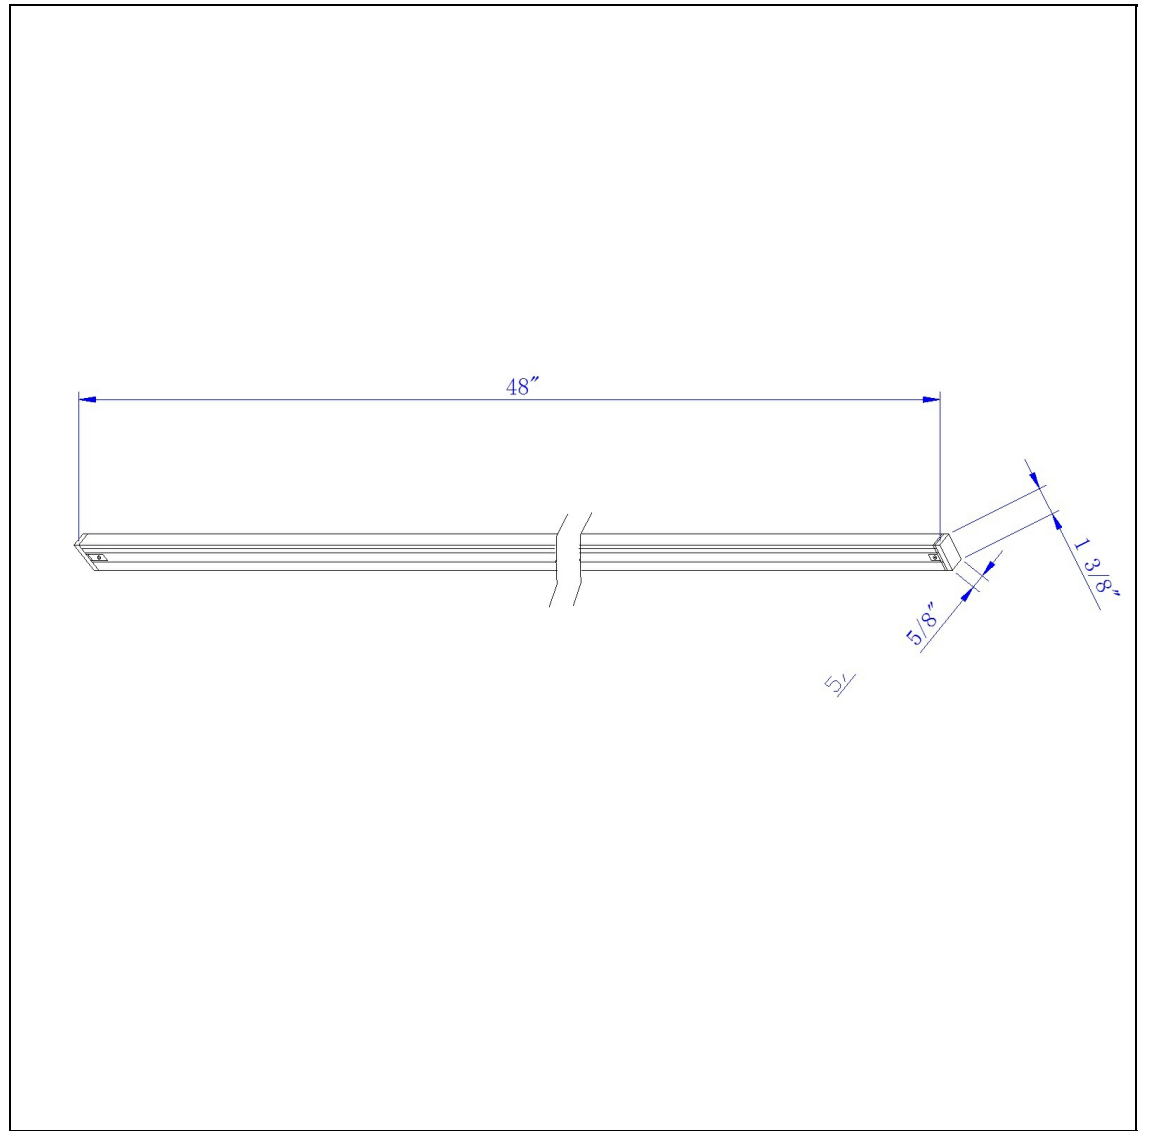

Product No. **HT-271-DB**

Description

120V,2400W,48in,1 Circuit Track
Durable Metal Construction
4' Track, 120V, 2400W
Comes with 1 end cap
Single Circuit Track
Ships in one Carton
Ships in one Carton

Technical Specifications

| | | | |
|-------------------------|--------------|----------------------------|--------------------------|
| UPC | 020193067284 | Carton 1 Dimensions | 6.00 x 7.40 x 52.80 |
| Wattage | N/A | Carton 2 Dimensions | 0.00 x 0.00 x 52.80 |
| CRI | N/A | Package Dimensions | L: 52.80 W: 7.40 H: 6.00 |
| Lumen | N/A | | |
| Switch Type | Track | | |
| Bulb Base | Metal | | |
| Number of Lights | 1 | | |
| Color | Dark Bronze | | |
| Base Color | Dark Bronze | | |