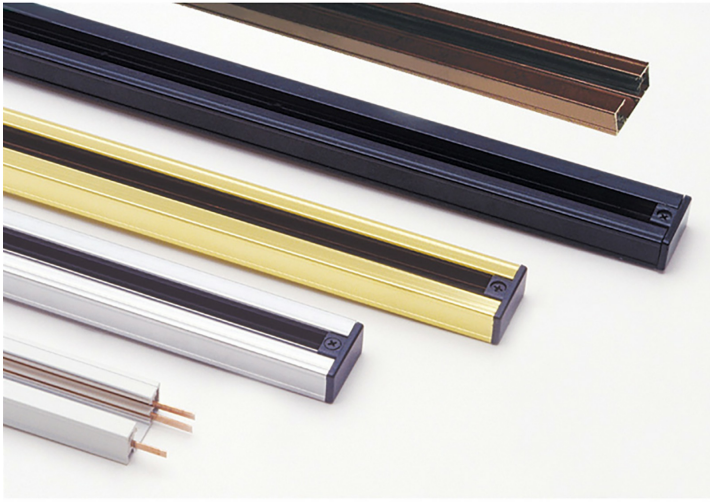

Product No. **HT-271-DB**

Description

120V,2400W,48in,1 Circuit Track  
Durable Metal Construction  
4' Track, 120V, 2400W  
Comes with 1 end cap  
Single Circuit Track  
Ships in one Carton  
Ships in one Carton

Technical Specifications

<b>UPC</b>	020193067284	<b>Carton 1 Dimensions</b>	6.00 x 7.40 x 52.80
<b>Wattage</b>	N/A	<b>Carton 2 Dimensions</b>	0.00 x 0.00 x 52.80
<b>CRI</b>	N/A	<b>Package Dimensions</b>	L: 52.80 W: 7.40 H: 6.00
<b>Lumen</b>	N/A		
<b>Switch Type</b>	Track		
<b>Bulb Base</b>	Metal		
<b>Number of Lights</b>	1		
<b>Color</b>	Dark Bronze		
<b>Base Color</b>	Dark Bronze		