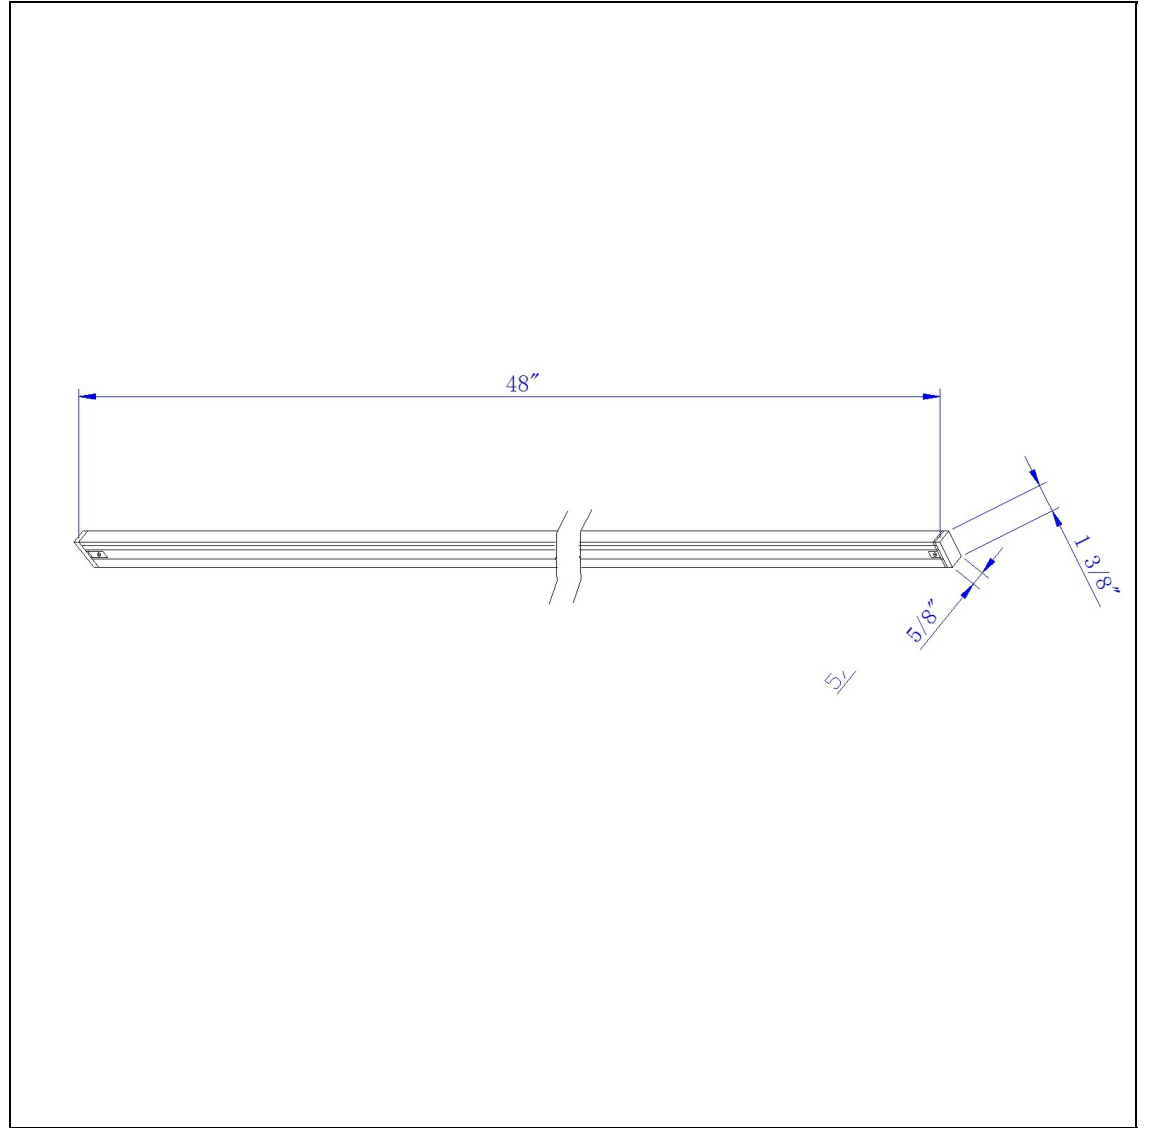

Product No. **HT-271-DB**

Description

120V,2400W,48in,1 Circuit Track  
Durable Metal Construction  
4' Track, 120V, 2400W  
Comes with 1 end cap  
Single Circuit Track  
Ships in one Carton  
Ships in one Carton

Technical Specifications

<b>UPC</b>	020193067284	<b>Carton 1 Dimensions</b>	6.00 x 7.40 x 52.80
<b>Wattage</b>	N/A	<b>Carton 2 Dimensions</b>	0.00 x 0.00 x 52.80
<b>CRI</b>	N/A	<b>Package Dimensions</b>	L: 52.80 W: 7.40 H: 6.00
<b>Lumen</b>	N/A		
<b>Switch Type</b>	Track		
<b>Bulb Base</b>	Metal		
<b>Number of Lights</b>	1		
<b>Color</b>	Dark Bronze		
<b>Base Color</b>	Dark Bronze		