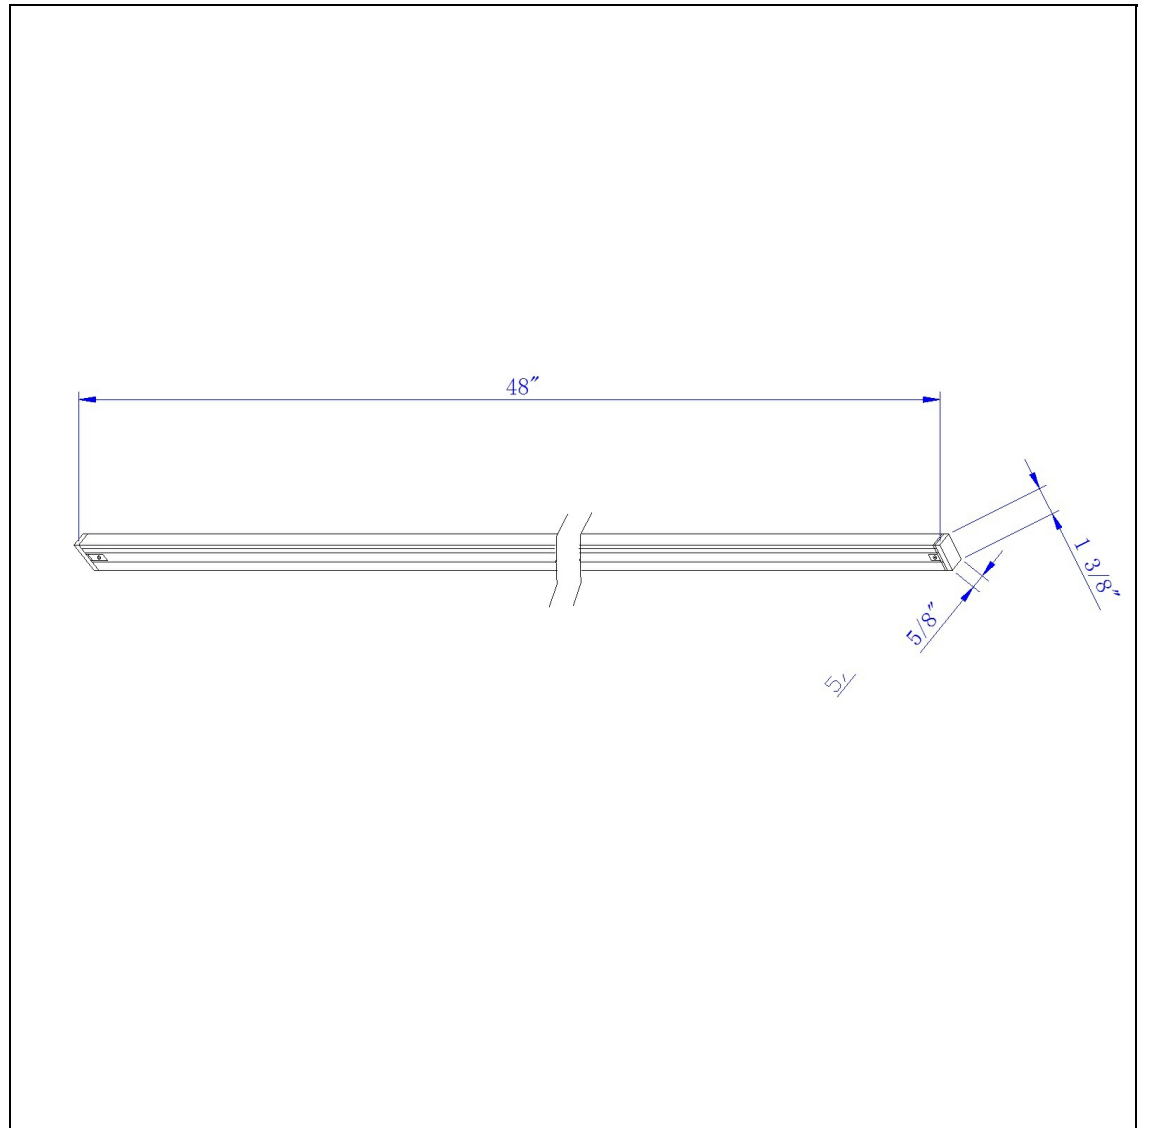

Product No. **HT-271-PB**

Description

4' Track (3 Wires, Single Ckt)
Durable Metal Construction
4' Track, 120V, 2400W
Comes with 1 end cap
Single Circuit Track
Ships in one Carton
Ships in one Carton

Technical Specifications

UPC	020193067284	Carton 1 Dimensions	6.00 x 7.40 x 52.80
Wattage	N/A	Carton 2 Dimensions	0.00 x 0.00 x 52.80
CRI	N/A	Package Dimensions	L: 52.80 W: 7.40 H: 6.00
Lumen	N/A		
Switch Type	Track		
Bulb Base	Metal		
Number of Lights	1		
Color	Plated Brass		
Base Color	Plated Brass		