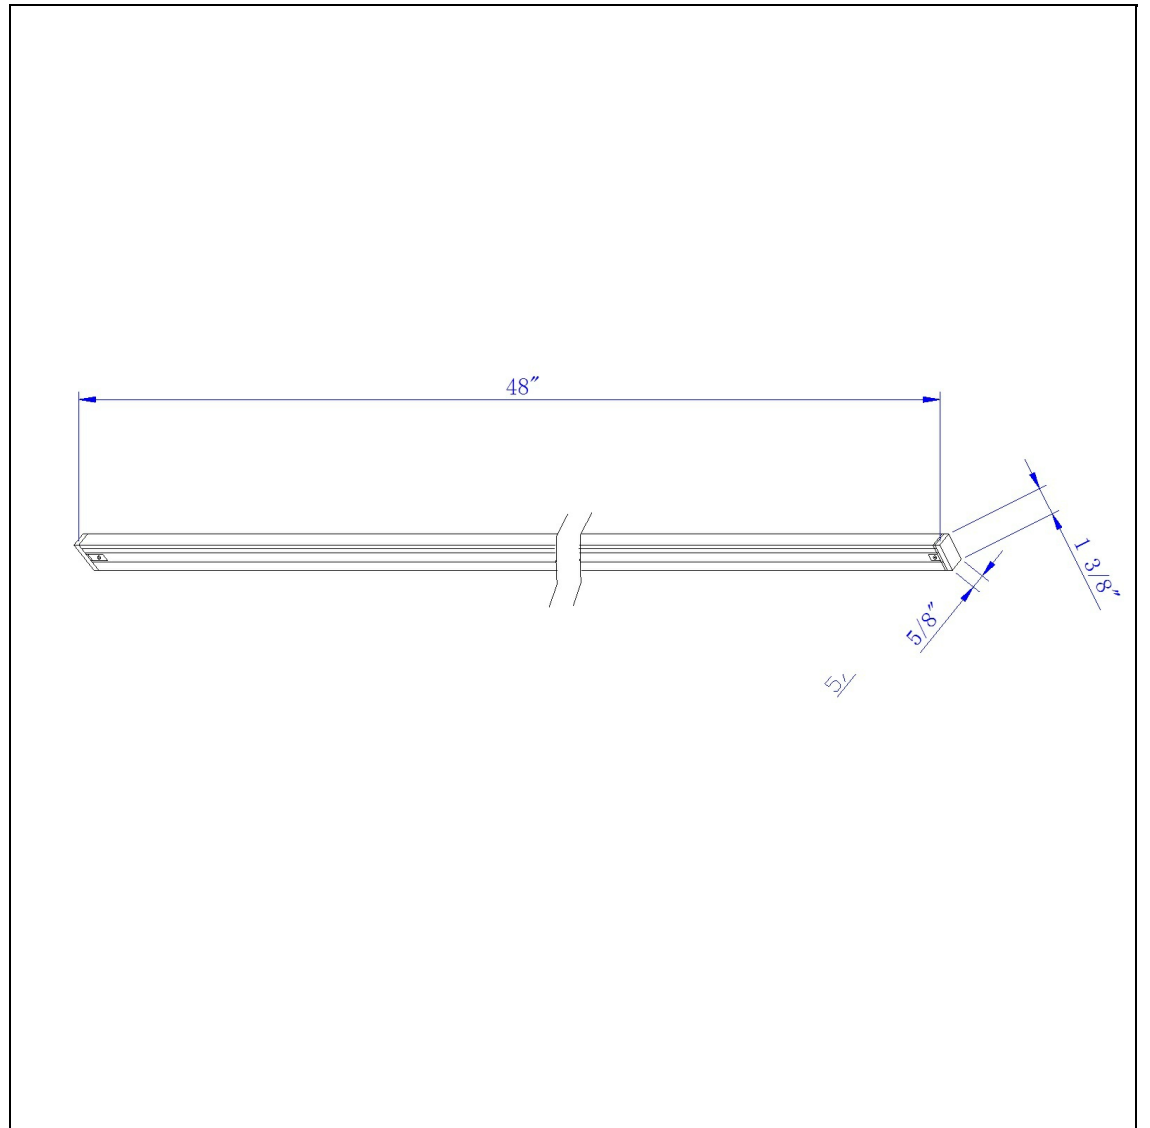

Product No. **HT-271-RU**

Description

4 Ft Track (3 Wires 1 Circuit)
Durable Metal Construction
4' Track, 120V, 2400W
Comes with 1 end cap
Single Circuit Track
Ships in one Carton
Ships in one Carton

Technical Specifications

UPC	020193067284
Wattage	N/A
CRI	N/A
Lumen	N/A
Switch Type	Track
Bulb Base	Metal
Number of Lights	1
Color	Rust
Base Color	Rust

Carton 1 Dimensions	6.00 x 7.40 x 52.80
Carton 2 Dimensions	0.00 x 0.00 x 52.80
Package Dimensions	L: 52.80 W: 7.40 H: 6.00