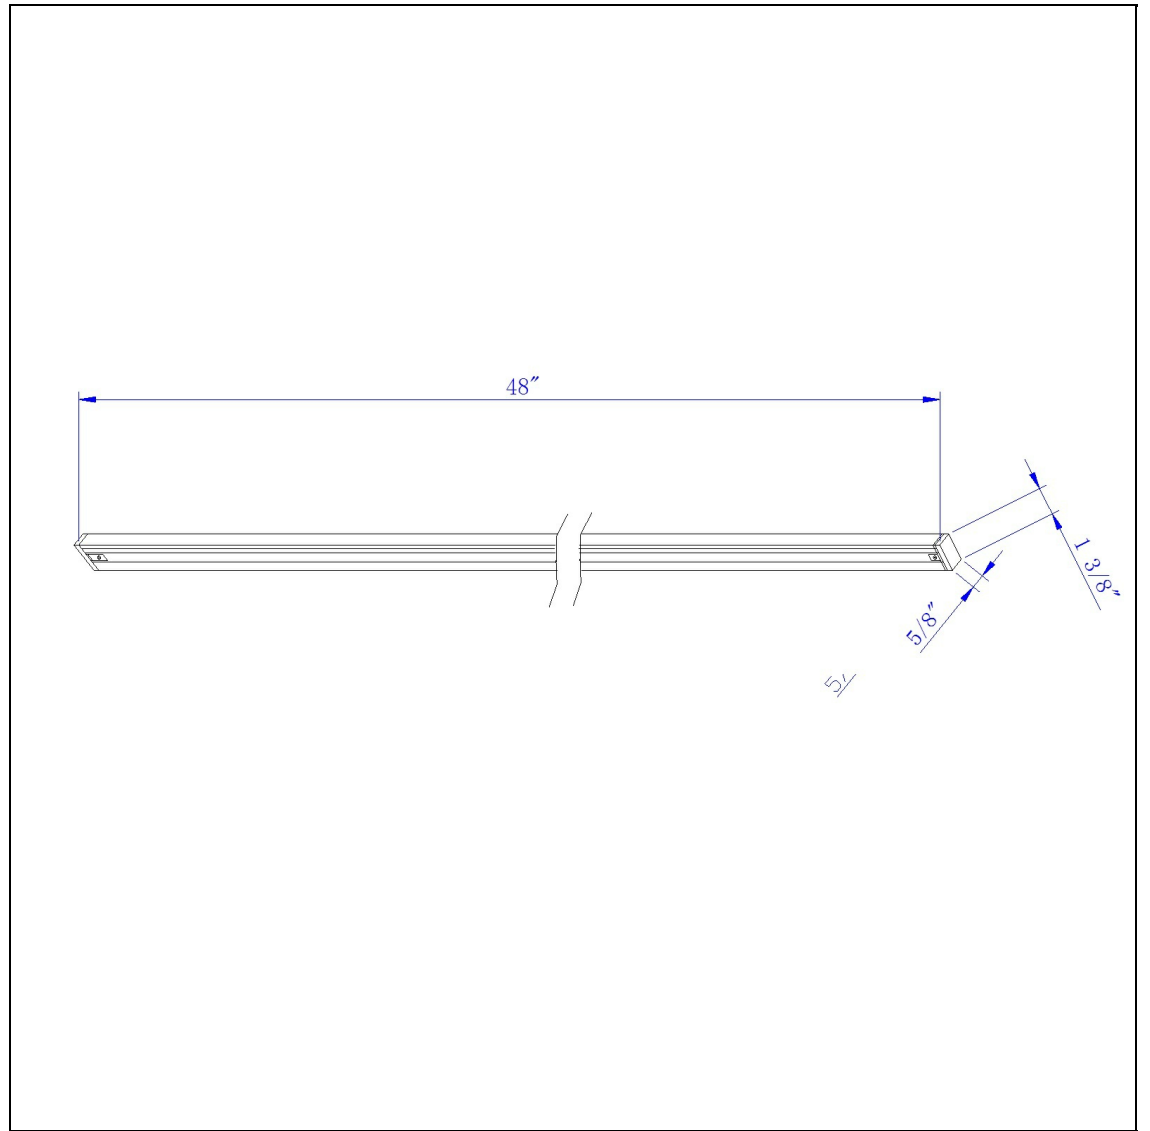

Product No. **HT-271-RU**

Description

4 Ft Track (3 Wires 1 Circuit)
Durable Metal Construction
4' Track, 120V, 2400W
Comes with 1 end cap
Single Circuit Track
Ships in one Carton
Ships in one Carton

Technical Specifications

UPC	020193067284
Wattage	N/A
CRI	N/A
Lumen	N/A
Switch Type	Track
Bulb Base	Metal
Number of Lights	1
Color	Rust
Base Color	Rust

Carton 1 Dimensions	6.00 x 7.40 x 52.80
Carton 2 Dimensions	0.00 x 0.00 x 52.80
Package Dimensions	L: 52.80 W: 7.40 H: 6.00