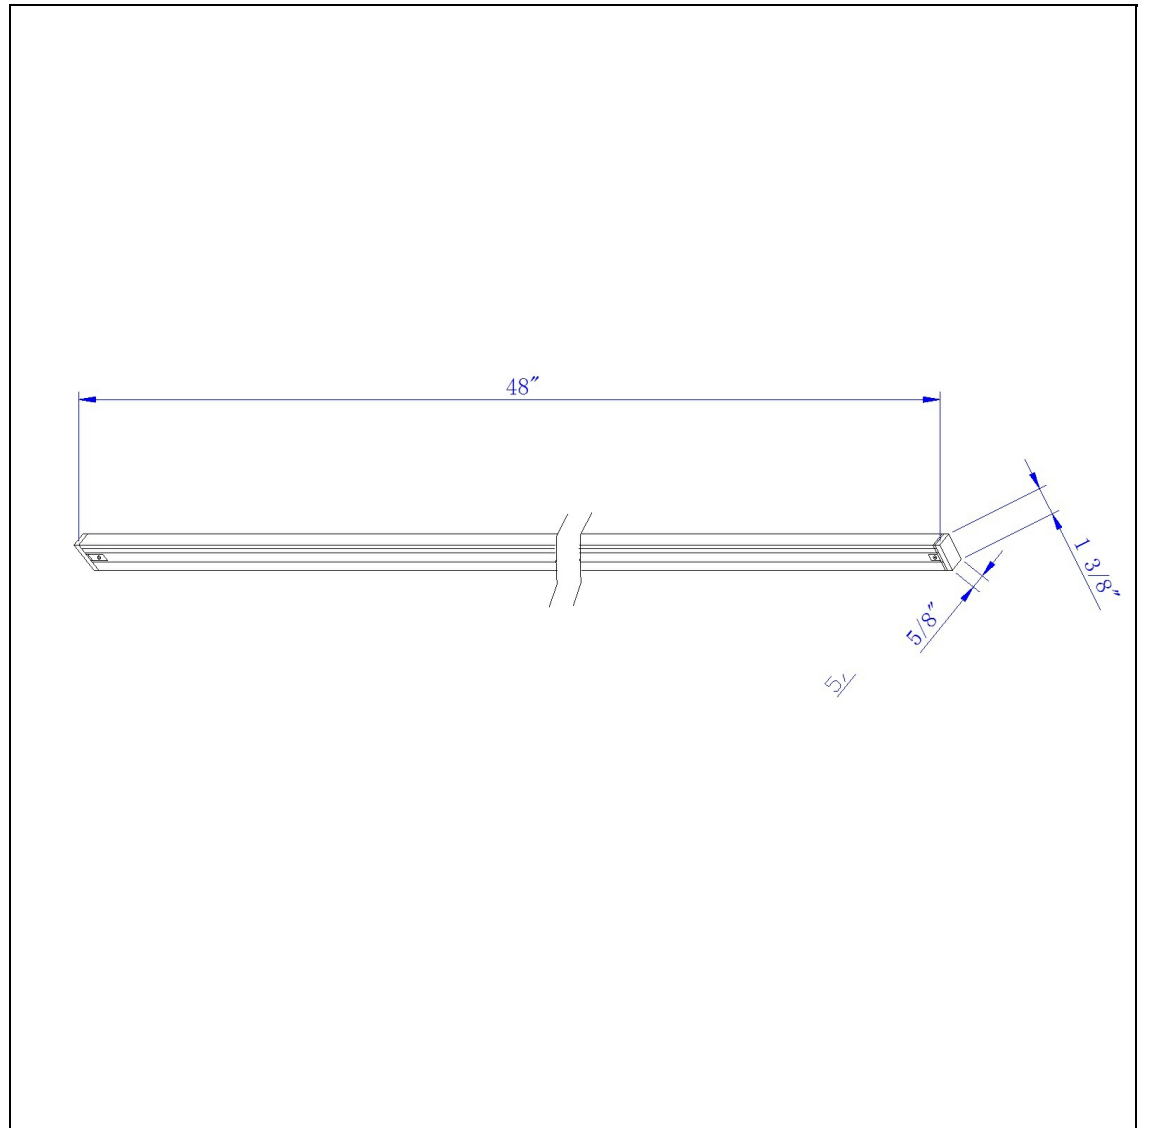

Product No. **HT-271-WH**

Description

4 Ft. Track (3 Wires)  
Durable Metal Construction  
4' Track, 120V, 2400W  
Comes with 1 end cap  
Single Circuit Track  
Ships in one Carton  
Ships in one Carton

Technical Specifications

<b>UPC</b>	020193067284
<b>Wattage</b>	N/A
<b>CRI</b>	N/A
<b>Lumen</b>	N/A
<b>Switch Type</b>	Track
<b>Bulb Base</b>	Metal
<b>Number of Lights</b>	1
<b>Color</b>	White
<b>Base Color</b>	White

<b>Carton 1 Dimensions</b>	6.00 x 7.40 x 52.80
<b>Carton 2 Dimensions</b>	0.00 x 0.00 x 52.80
<b>Package Dimensions</b>	L: 52.80 W: 7.40 H: 6.00