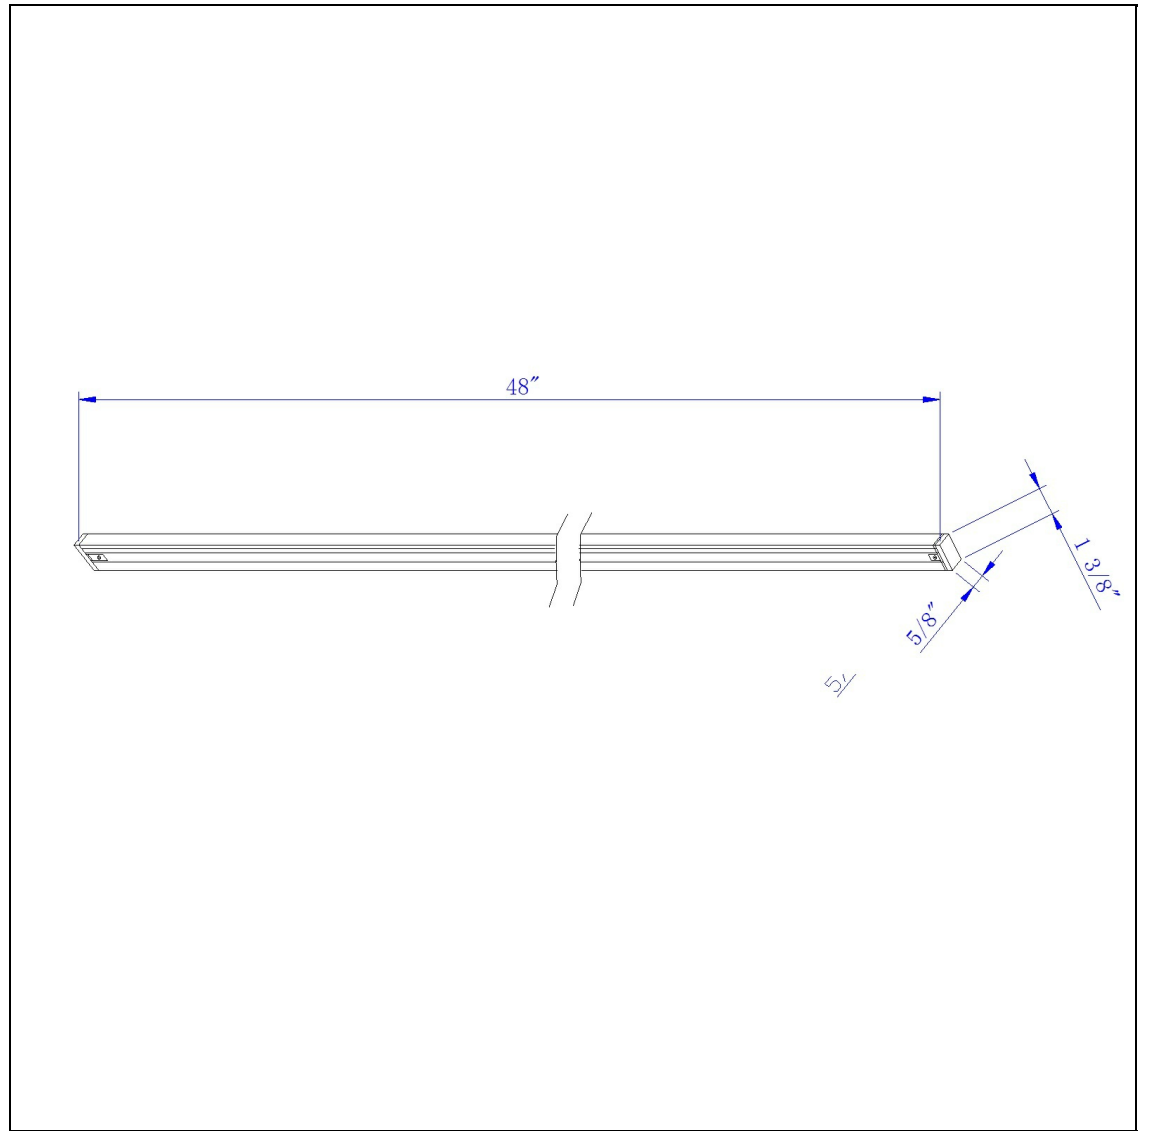

Product No. **HT-271-WH**

Description

4 Ft. Track (3 Wires)
Durable Metal Construction
4' Track, 120V, 2400W
Comes with 1 end cap
Single Circuit Track
Ships in one Carton
Ships in one Carton

Technical Specifications

UPC	020193067284
Wattage	N/A
CRI	N/A
Lumen	N/A
Switch Type	Track
Bulb Base	Metal
Number of Lights	1
Color	White
Base Color	White

Carton 1 Dimensions	6.00 x 7.40 x 52.80
Carton 2 Dimensions	0.00 x 0.00 x 52.80
Package Dimensions	L: 52.80 W: 7.40 H: 6.00