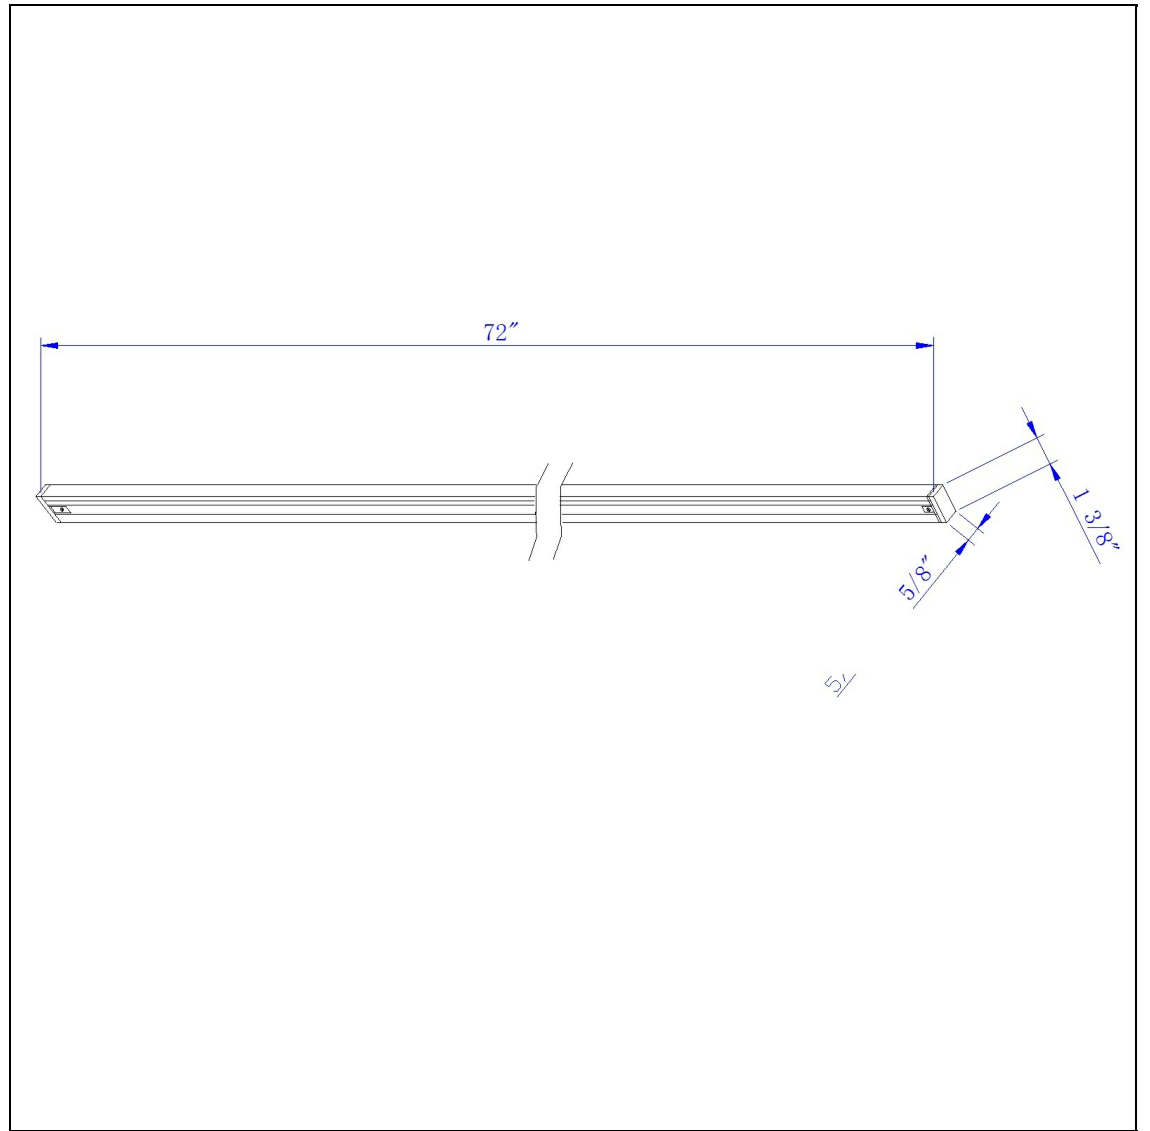

Product No. **HT-272-BK**

Description

6 Ft. Track (3 Wires)
Durable Metal Construction
6' Track, 120V, 2400W
Comes with 1 end cap
Single Circuit Track
Ships in one Carton
Ships in one Carton

Technical Specifications

UPC	020193067284	Carton 1 Dimensions	6.00 x 7.50 x 76.80
Wattage	N/A	Carton 2 Dimensions	0.00 x 0.00 x 76.80
CRI	N/A	Package Dimensions	L: 76.80 W: 7.50 H: 6.00
Lumen	N/A		
Switch Type	Track		
Bulb Base	Metal		
Number of Lights	1		
Color	Black		
Base Color	Black		