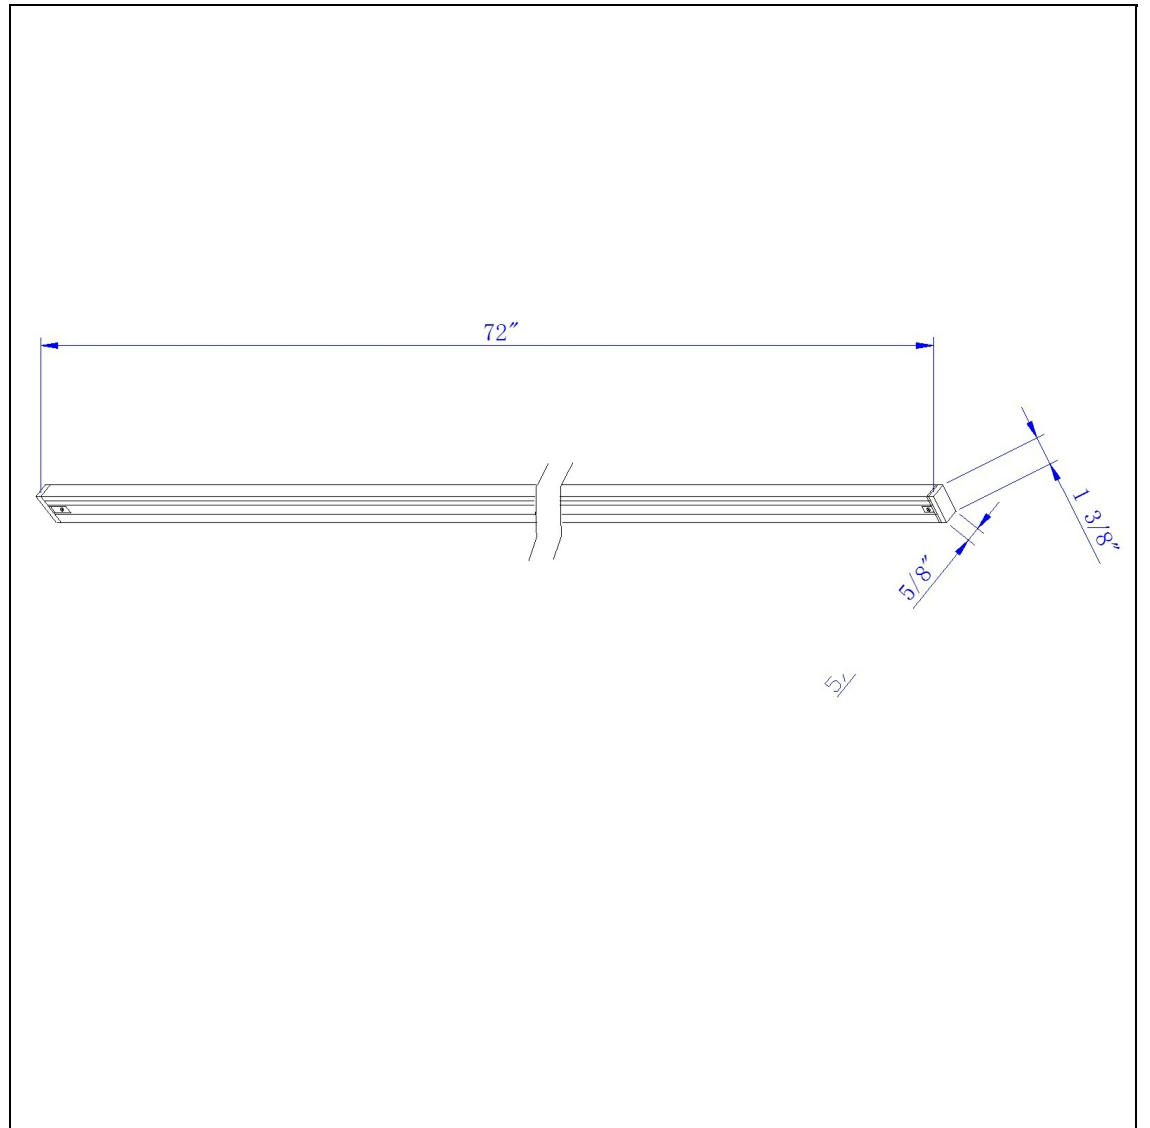

Product No. **HT-272-BK**

Description

6 Ft. Track (3 Wires)
Durable Metal Construction
6' Track, 120V, 2400W
Comes with 1 end cap
Single Circuit Track
Ships in one Carton
Ships in one Carton

Technical Specifications

UPC	020193067284	Carton 1 Dimensions	6.00 x 7.50 x 76.80
Wattage	N/A	Carton 2 Dimensions	0.00 x 0.00 x 76.80
CRI	N/A	Package Dimensions	L: 76.80 W: 7.50 H: 6.00
Lumen	N/A		
Switch Type	Track		
Bulb Base	Metal		
Number of Lights	1		
Color	Black		
Base Color	Black		