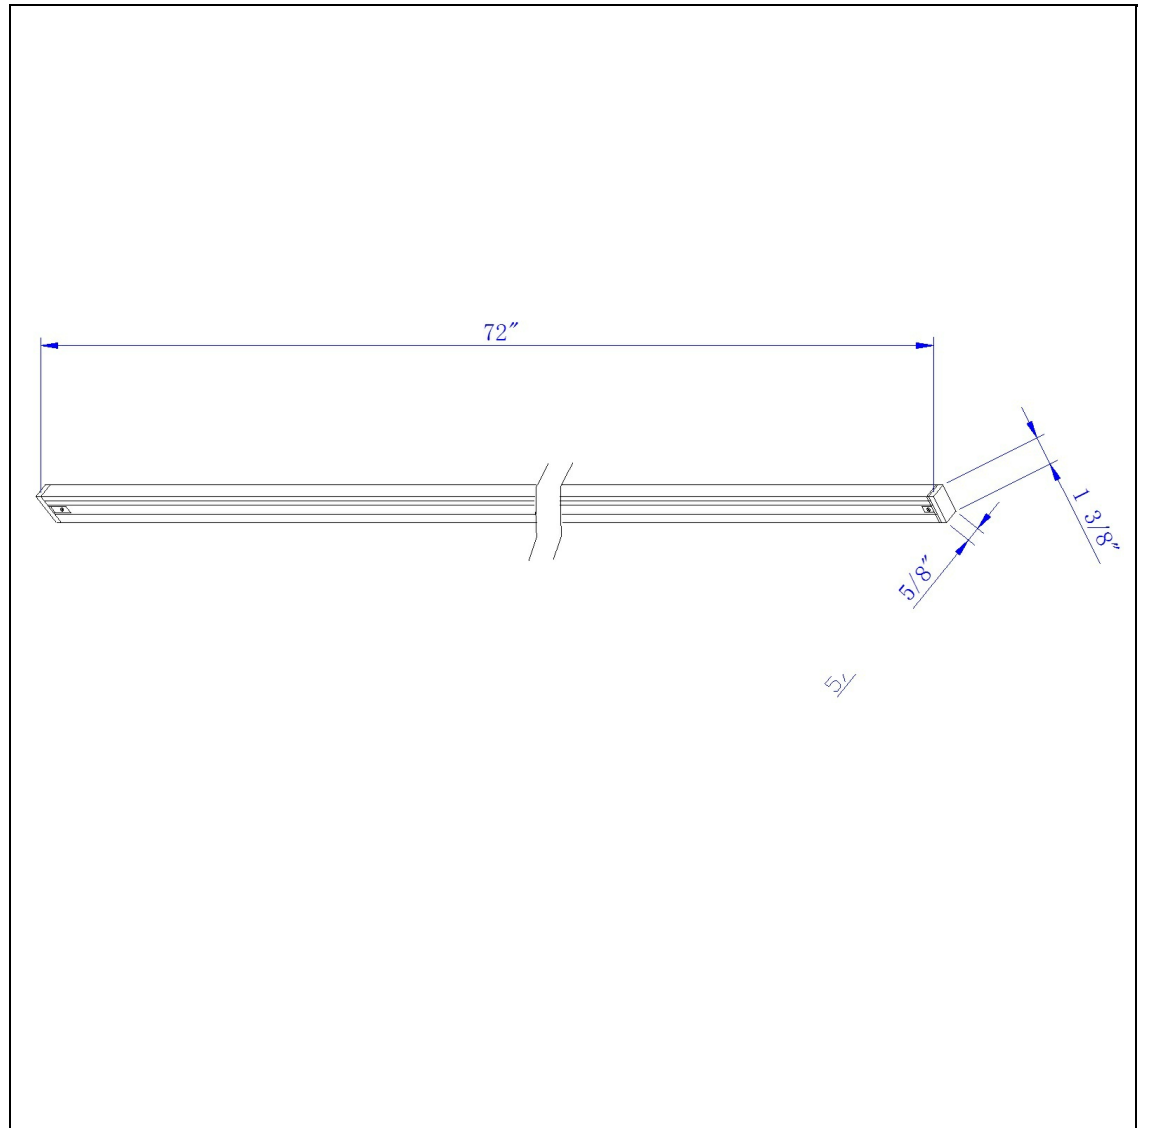

Product No. **HT-272-BS**

Description

6' Track, 2400W, 120V
Durable Metal Construction
6' Track, 120V, 2400W
Comes with 1 end cap
Single Circuit Track
Ships in one Carton
Ships in one Carton

Technical Specifications

UPC	020193067284	Carton 1 Dimensions	6.00 x 7.50 x 76.80
Wattage	N/A	Carton 2 Dimensions	0.00 x 0.00 x 76.80
CRI	N/A	Package Dimensions	L: 76.80 W: 7.50 H: 6.00
Lumen	N/A		
Switch Type	Track		
Bulb Base	Metal		
Number of Lights	1		
Color	Brushed Steel		
Base Color	Brushed Steel		