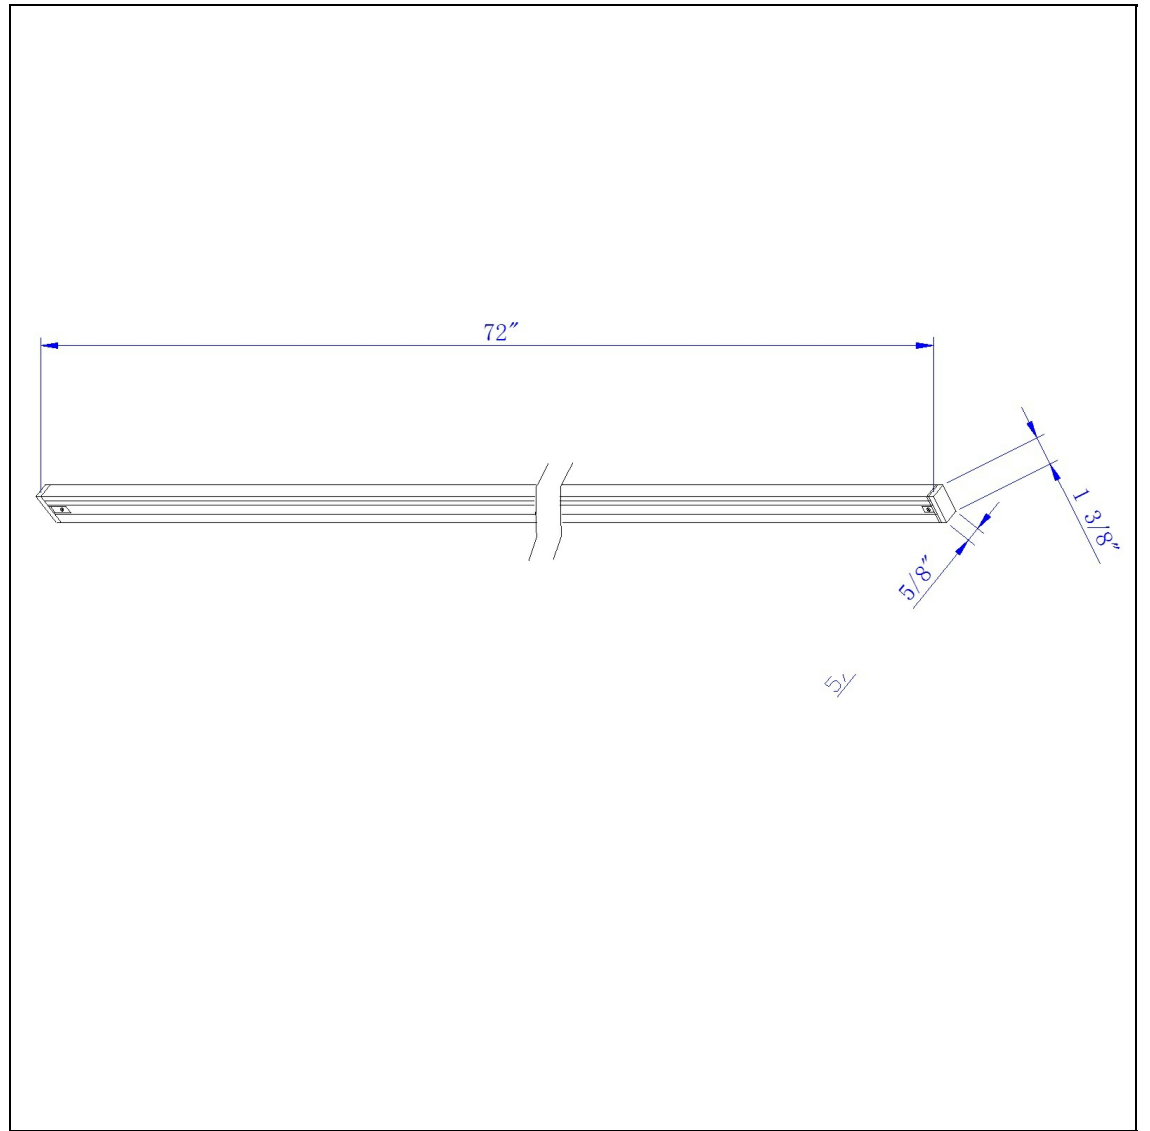

Product No. **HT-272-BS**

Description

6' Track, 2400W, 120V
Durable Metal Construction
6' Track, 120V, 2400W
Comes with 1 end cap
Single Circuit Track
Ships in one Carton
Ships in one Carton

Technical Specifications

UPC	020193067284	Carton 1 Dimensions	6.00 x 7.50 x 76.80
Wattage	N/A	Carton 2 Dimensions	0.00 x 0.00 x 76.80
CRI	N/A	Package Dimensions	L: 76.80 W: 7.50 H: 6.00
Lumen	N/A		
Switch Type	Track		
Bulb Base	Metal		
Number of Lights	1		
Color	Brushed Steel		
Base Color	Brushed Steel		