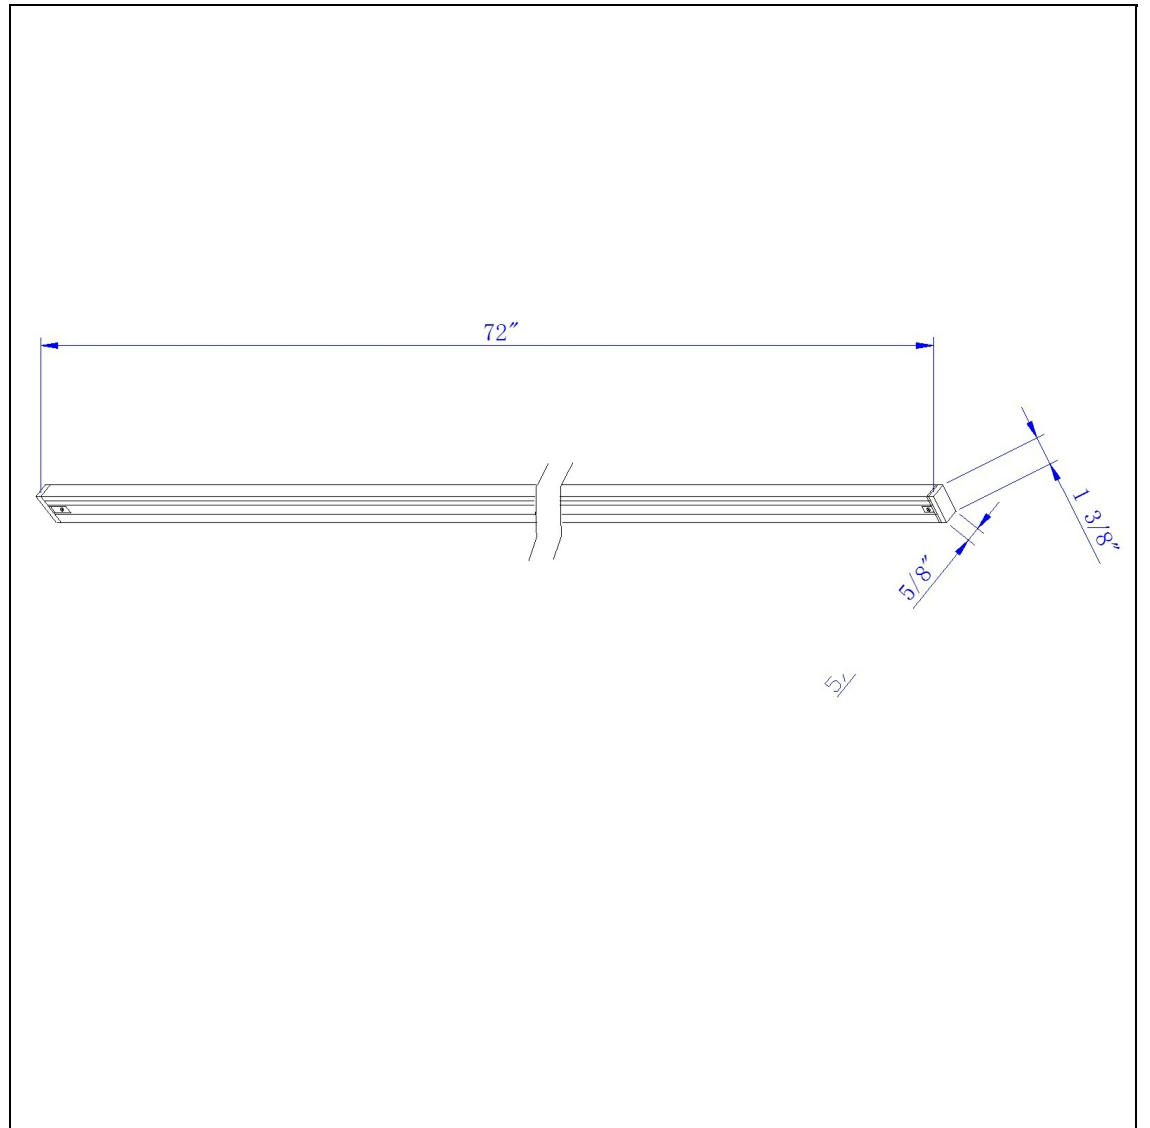

Product No. **HT-272-DB**

Description

6' Track, 120V, 2400W  
Durable Metal Construction  
6' Track, 120V, 2400W  
Comes with 1 end cap  
Single Circuit Track  
Ships in one Carton  
Ships in one Carton

Technical Specifications

<b>UPC</b>	020193067284	<b>Carton 1 Dimensions</b>	6.00 x 7.50 x 76.80
<b>Wattage</b>	N/A	<b>Carton 2 Dimensions</b>	0.00 x 0.00 x 76.80
<b>CRI</b>	N/A	<b>Package Dimensions</b>	L: 76.80 W: 7.50 H: 6.00
<b>Lumen</b>	N/A		
<b>Switch Type</b>	Track		
<b>Bulb Base</b>	Metal		
<b>Number of Lights</b>	1		
<b>Color</b>	Dark Bronze		
<b>Base Color</b>	Dark Bronze		