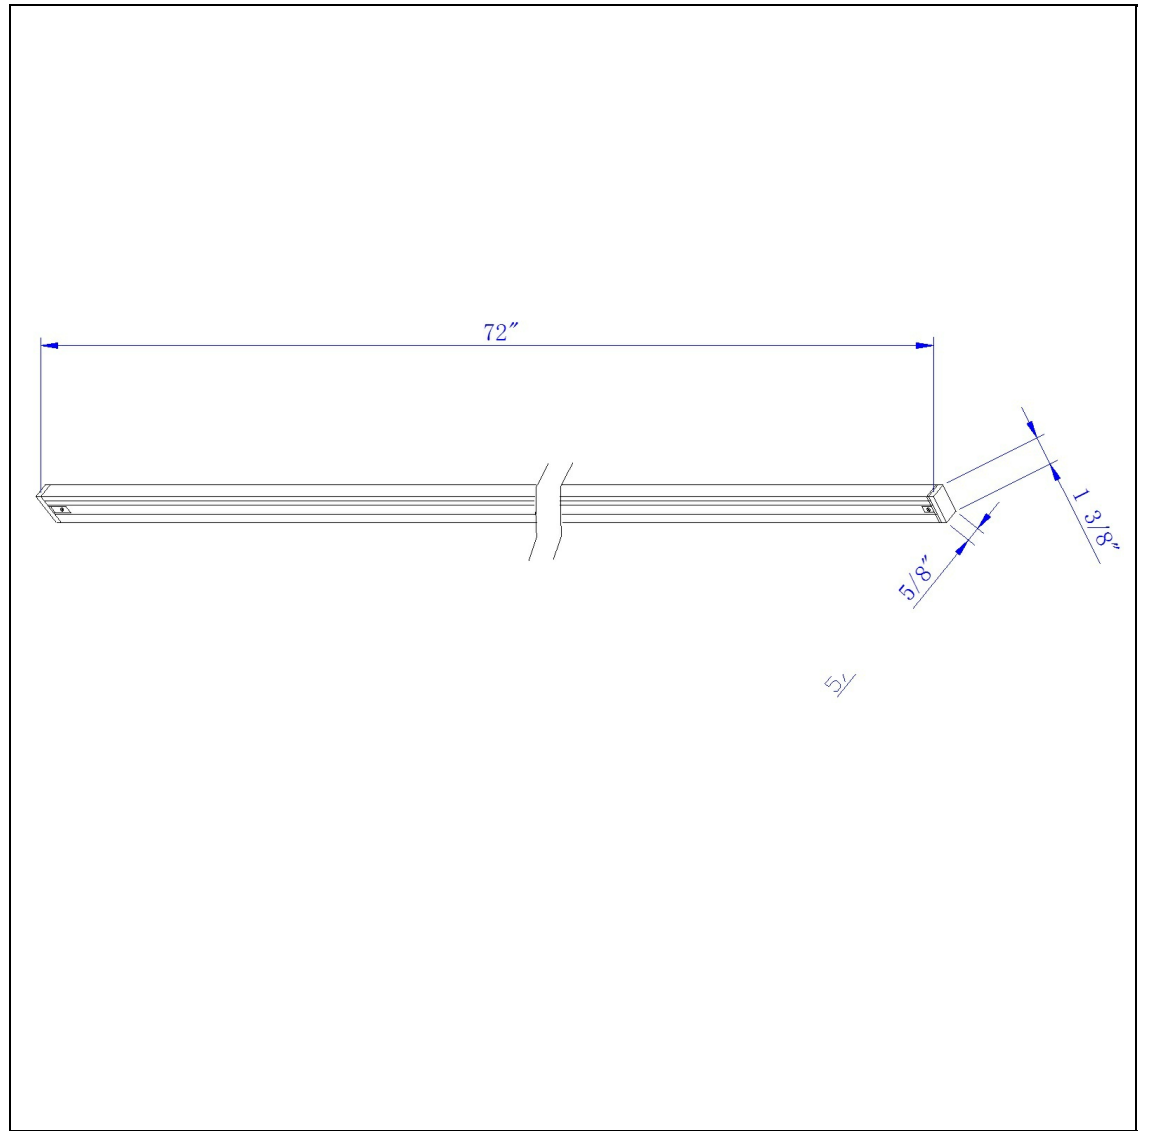

Product No. **HT-272-DB**

Description

6' Track, 120V, 2400W  
Durable Metal Construction  
6' Track, 120V, 2400W  
Comes with 1 end cap  
Single Circuit Track  
Ships in one Carton  
Ships in one Carton

Technical Specifications

<b>UPC</b>	020193067284	<b>Carton 1 Dimensions</b>	6.00 x 7.50 x 76.80
<b>Wattage</b>	N/A	<b>Carton 2 Dimensions</b>	0.00 x 0.00 x 76.80
<b>CRI</b>	N/A	<b>Package Dimensions</b>	L: 76.80 W: 7.50 H: 6.00
<b>Lumen</b>	N/A		
<b>Switch Type</b>	Track		
<b>Bulb Base</b>	Metal		
<b>Number of Lights</b>	1		
<b>Color</b>	Dark Bronze		
<b>Base Color</b>	Dark Bronze		