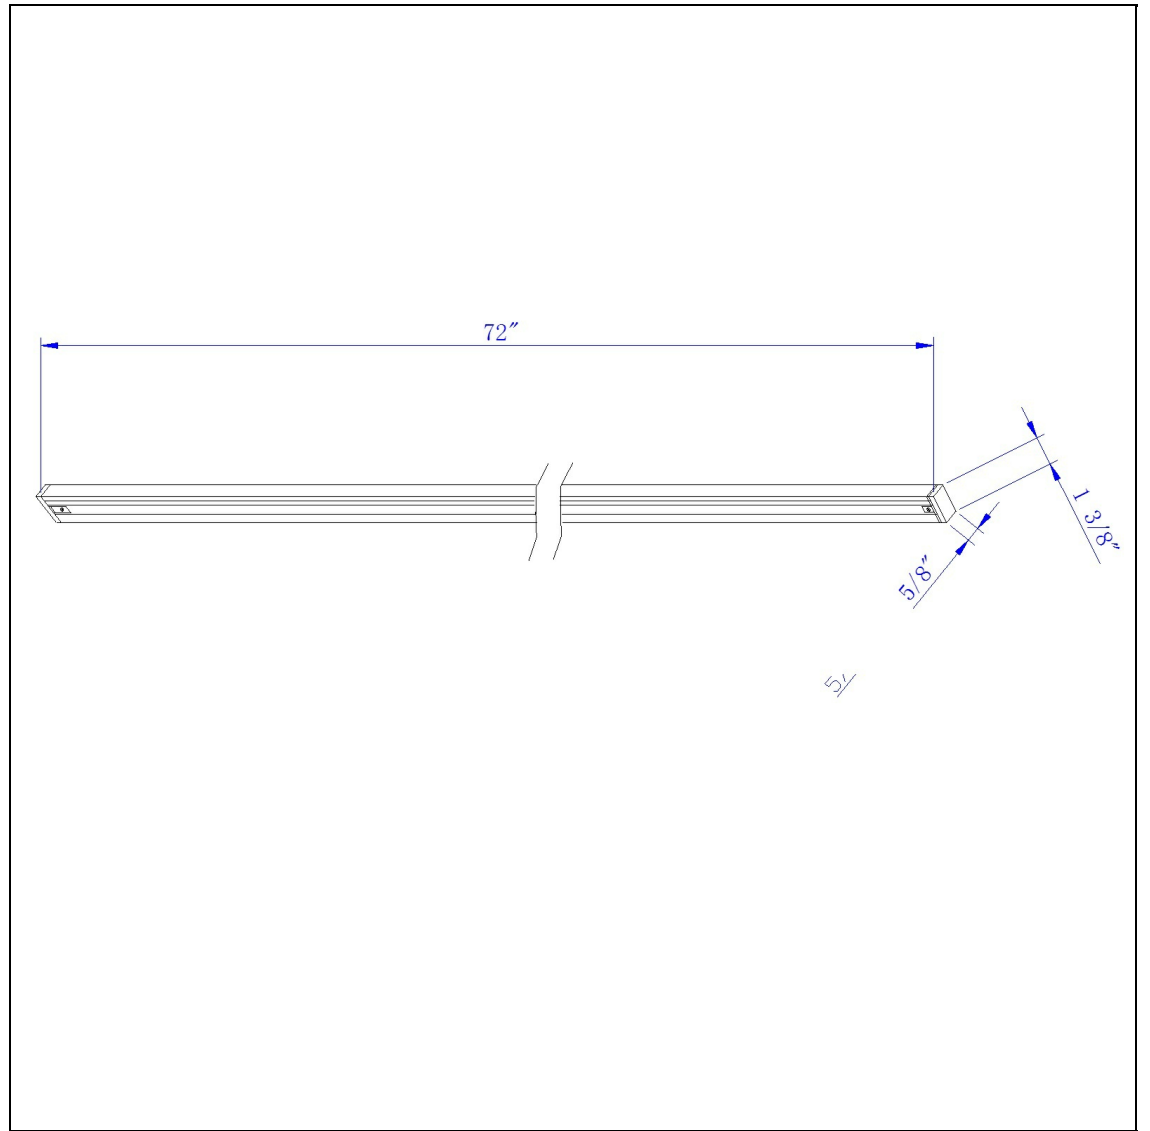

Product No. **HT-272-RU**

Description

6' Track, 120V, 2400W  
Durable Metal Construction  
6' Track, 120V, 2400W  
Comes with 1 end cap  
Single Circuit Track  
Ships in one Carton  
Ships in one Carton

Technical Specifications

<b>UPC</b>	020193067284	<b>Carton 1 Dimensions</b>	6.00 x 7.50 x 76.80
<b>Wattage</b>	N/A	<b>Carton 2 Dimensions</b>	0.00 x 0.00 x 76.80
<b>CRI</b>	N/A	<b>Package Dimensions</b>	L: 76.80 W: 7.50 H: 6.00
<b>Lumen</b>	N/A		
<b>Switch Type</b>	Track		
<b>Bulb Base</b>	Metal		
<b>Number of Lights</b>	1		
<b>Color</b>	Rust		
<b>Base Color</b>	Rust		