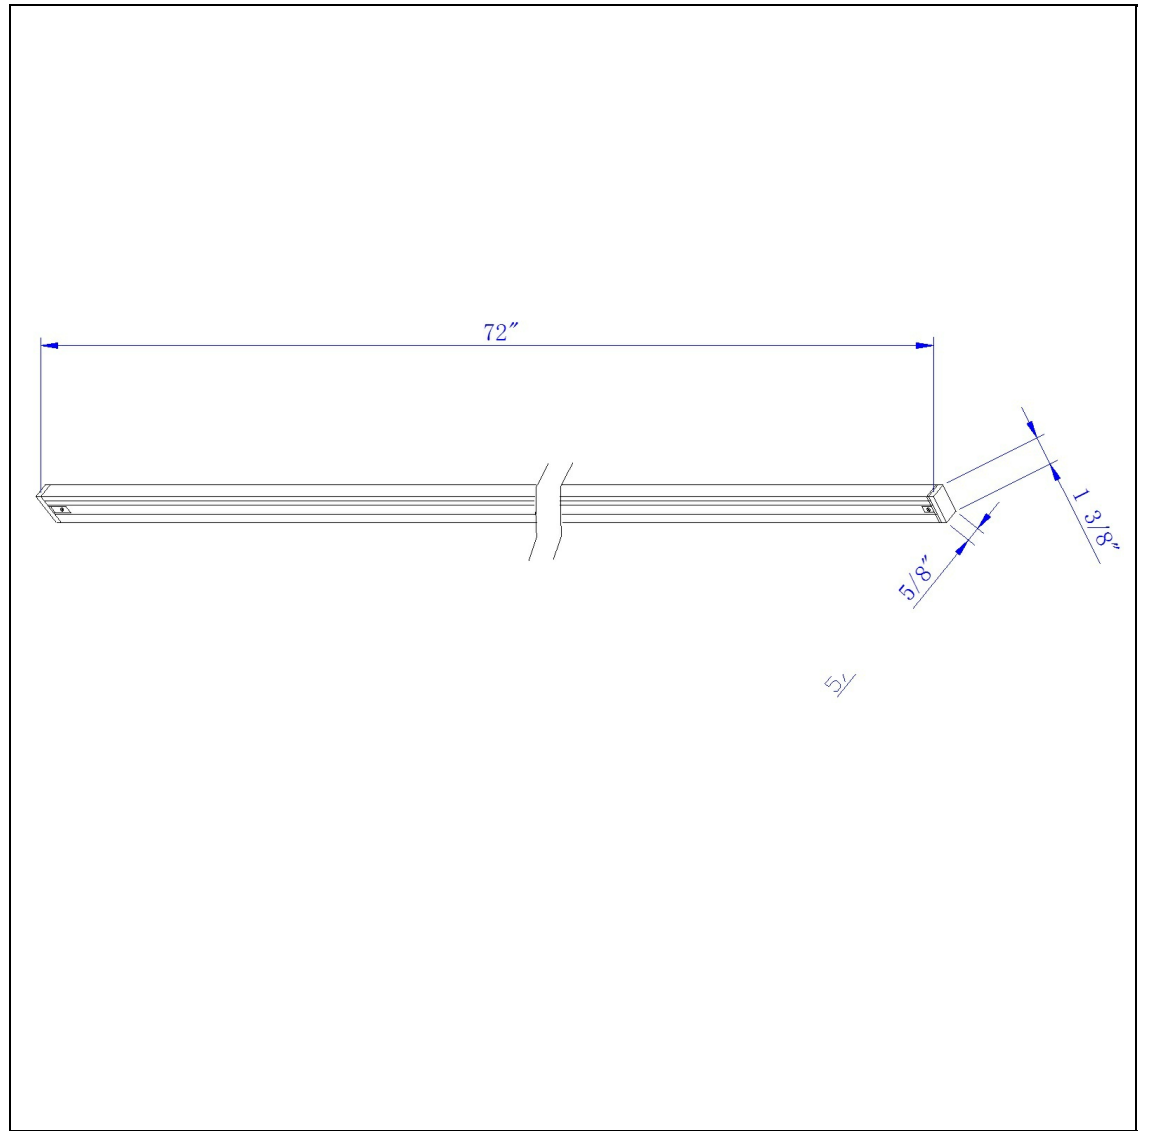

Product No. **HT-272-RU**

Description

6' Track, 120V, 2400W
Durable Metal Construction
6' Track, 120V, 2400W
Comes with 1 end cap
Single Circuit Track
Ships in one Carton
Ships in one Carton

Technical Specifications

UPC	020193067284
Wattage	N/A
CRI	N/A
Lumen	N/A
Switch Type	Track
Bulb Base	Metal
Number of Lights	1
Color	Rust
Base Color	Rust

Carton 1 Dimensions	6.00 x 7.50 x 76.80
Carton 2 Dimensions	0.00 x 0.00 x 76.80
Package Dimensions	L: 76.80 W: 7.50 H: 6.00