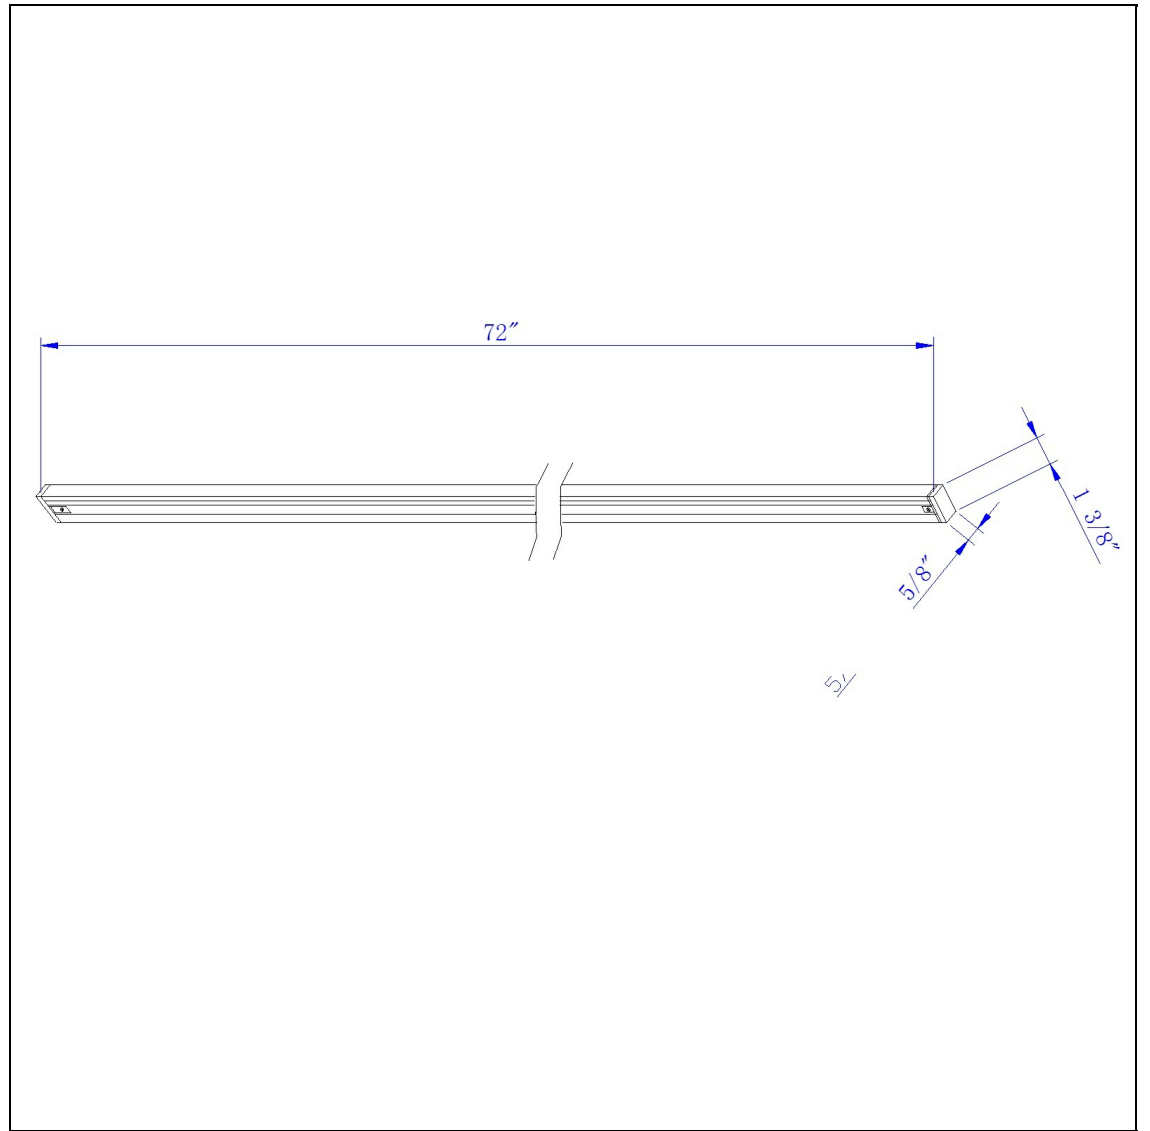

Product No. **HT-272-WH**

Description

6 Ft. Track (3 Wires)
Durable Metal Construction
6' Track, 120V, 2400W
Comes with 1 end cap
Single Circuit Track
Ships in one Carton
Ships in one Carton

Technical Specifications

UPC	020193067284	Carton 1 Dimensions	6.00 x 7.50 x 76.80
Wattage	N/A	Carton 2 Dimensions	0.00 x 0.00 x 76.80
CRI	N/A	Package Dimensions	L: 76.80 W: 7.50 H: 6.00
Lumen	N/A		
Switch Type	Track		
Bulb Base	Metal		
Number of Lights	1		
Color	White		
Base Color	White		