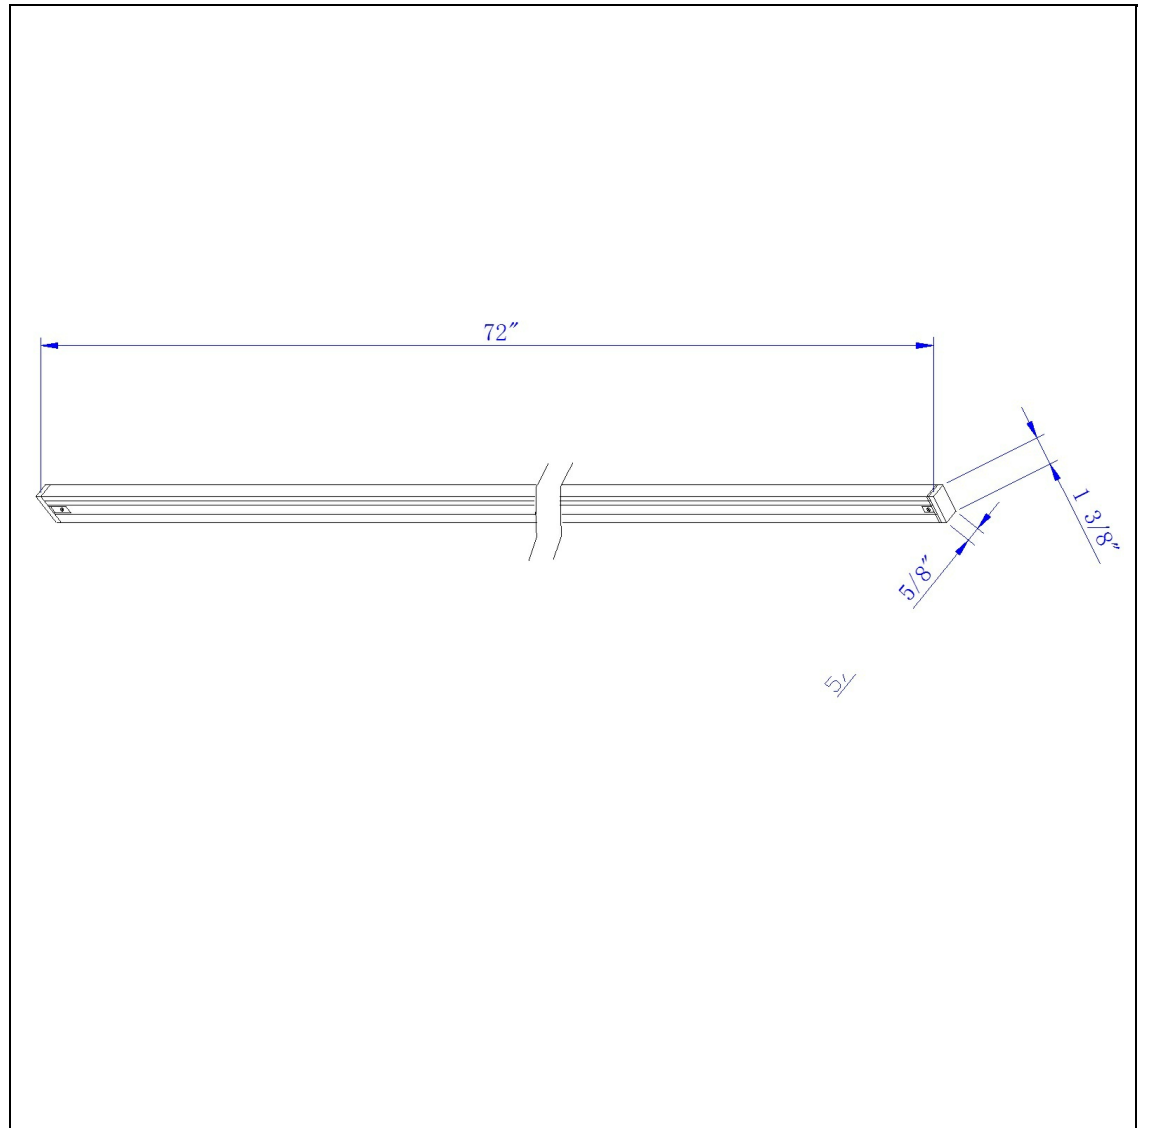

## Product No. HT-272-WH

### Description

6 Ft. Track (3 Wires)  
Durable Metal Construction  
6' Track, 120V, 2400W  
Comes with 1 end cap  
Single Circuit Track  
Ships in one Carton  
Ships in one Carton

### Technical Specifications

<b>UPC</b>	020193067284	<b>Carton 1 Dimensions</b>	6.00 x 7.50 x 76.80
<b>Wattage</b>	N/A	<b>Carton 2 Dimensions</b>	0.00 x 0.00 x 76.80
<b>CRI</b>	N/A	<b>Package Dimensions</b>	L: 76.80 W: 7.50 H: 6.00
<b>Lumen</b>	N/A		
<b>Switch Type</b>	Track		
<b>Bulb Base</b>	Metal		
<b>Number of Lights</b>	1		
<b>Color</b>	White		
<b>Base Color</b>	White		