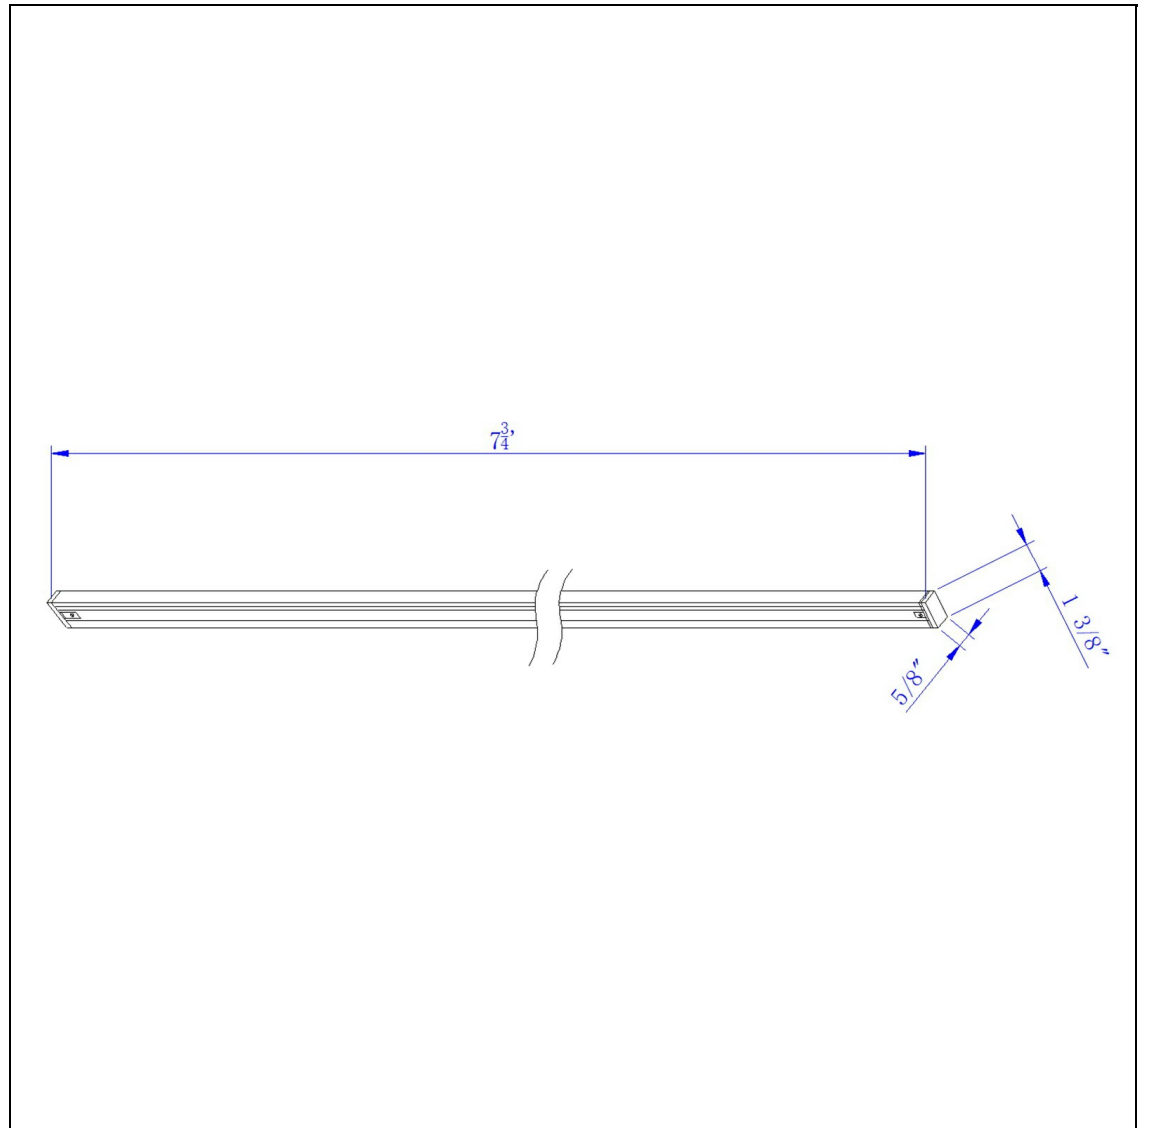

Product No. **HT-273-BK**

Description

7.75 Ft. Track (3 Wires)
Durable Metal Construction
8' Track, 120V, 2400W
Comes with 1 end cap
Single Circuit Track
Ships in one Carton
Ships in one Carton

Technical Specifications

UPC	020193067284	Carton 1 Dimensions	5.80 x 7.80 x 98.50
Wattage	N/A	Carton 2 Dimensions	0.00 x 0.00 x 98.50
CRI	N/A	Package Dimensions	L: 98.50 W: 7.80 H: 5.80
Lumen	N/A		
Switch Type	Track		
Bulb Base	Metal		
Number of Lights	1		
Color	Black		
Base Color	Black		