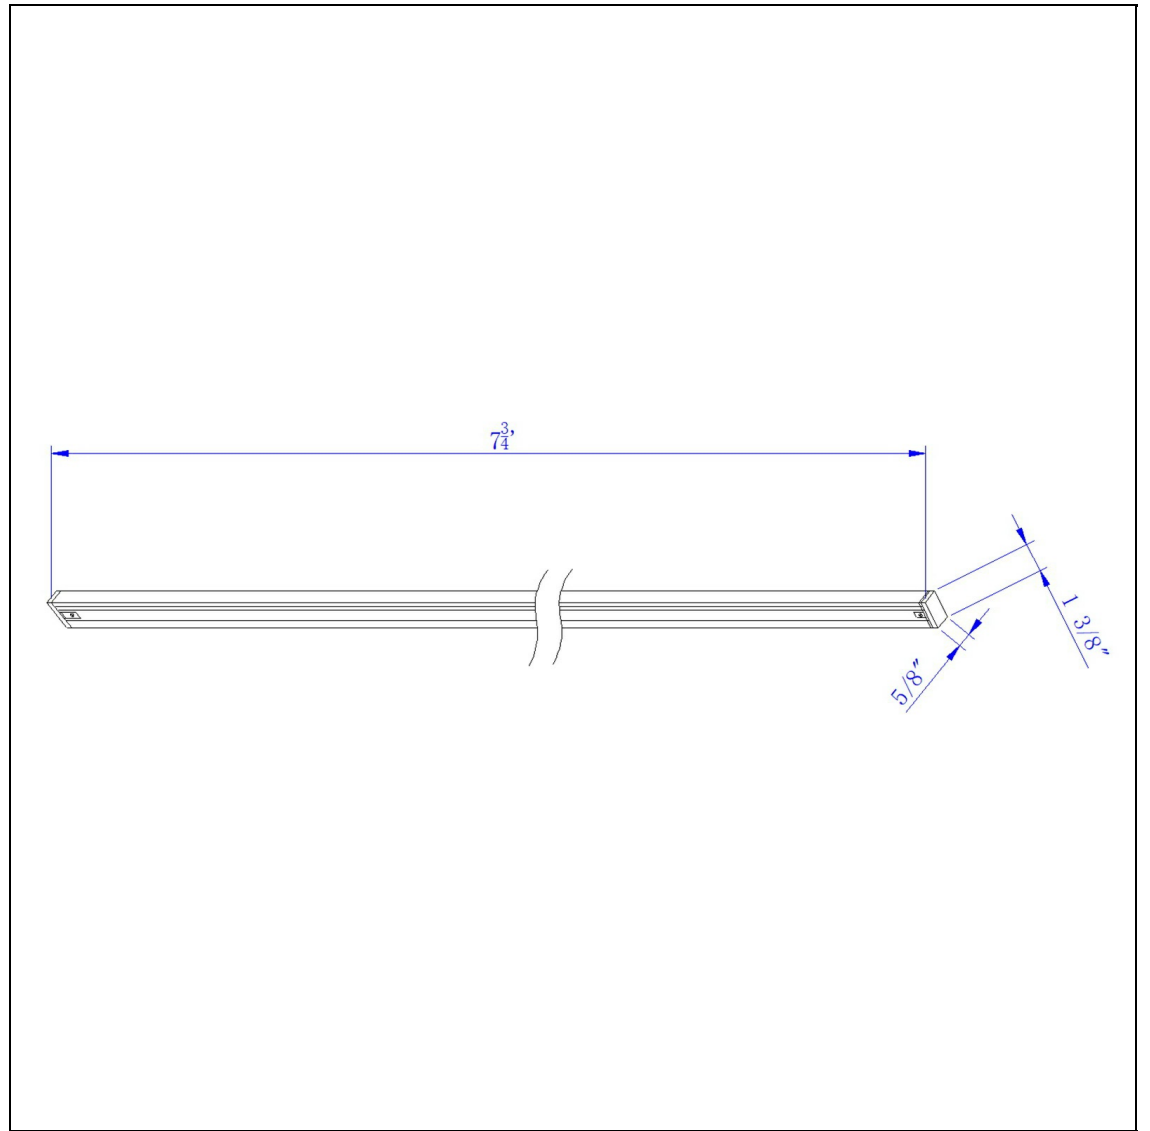

Product No. **HT-273-BK**

Description

7.75 Ft. Track (3 Wires)  
Durable Metal Construction  
8' Track, 120V, 2400W  
Comes with 1 end cap  
Single Circuit Track  
Ships in one Carton  
Ships in one Carton

Technical Specifications

<b>UPC</b>	020193067284	<b>Carton 1 Dimensions</b>	5.80 x 7.80 x 98.50
<b>Wattage</b>	N/A	<b>Carton 2 Dimensions</b>	0.00 x 0.00 x 98.50
<b>CRI</b>	N/A	<b>Package Dimensions</b>	L: 98.50 W: 7.80 H: 5.80
<b>Lumen</b>	N/A		
<b>Switch Type</b>	Track		
<b>Bulb Base</b>	Metal		
<b>Number of Lights</b>	1		
<b>Color</b>	Black		
<b>Base Color</b>	Black		