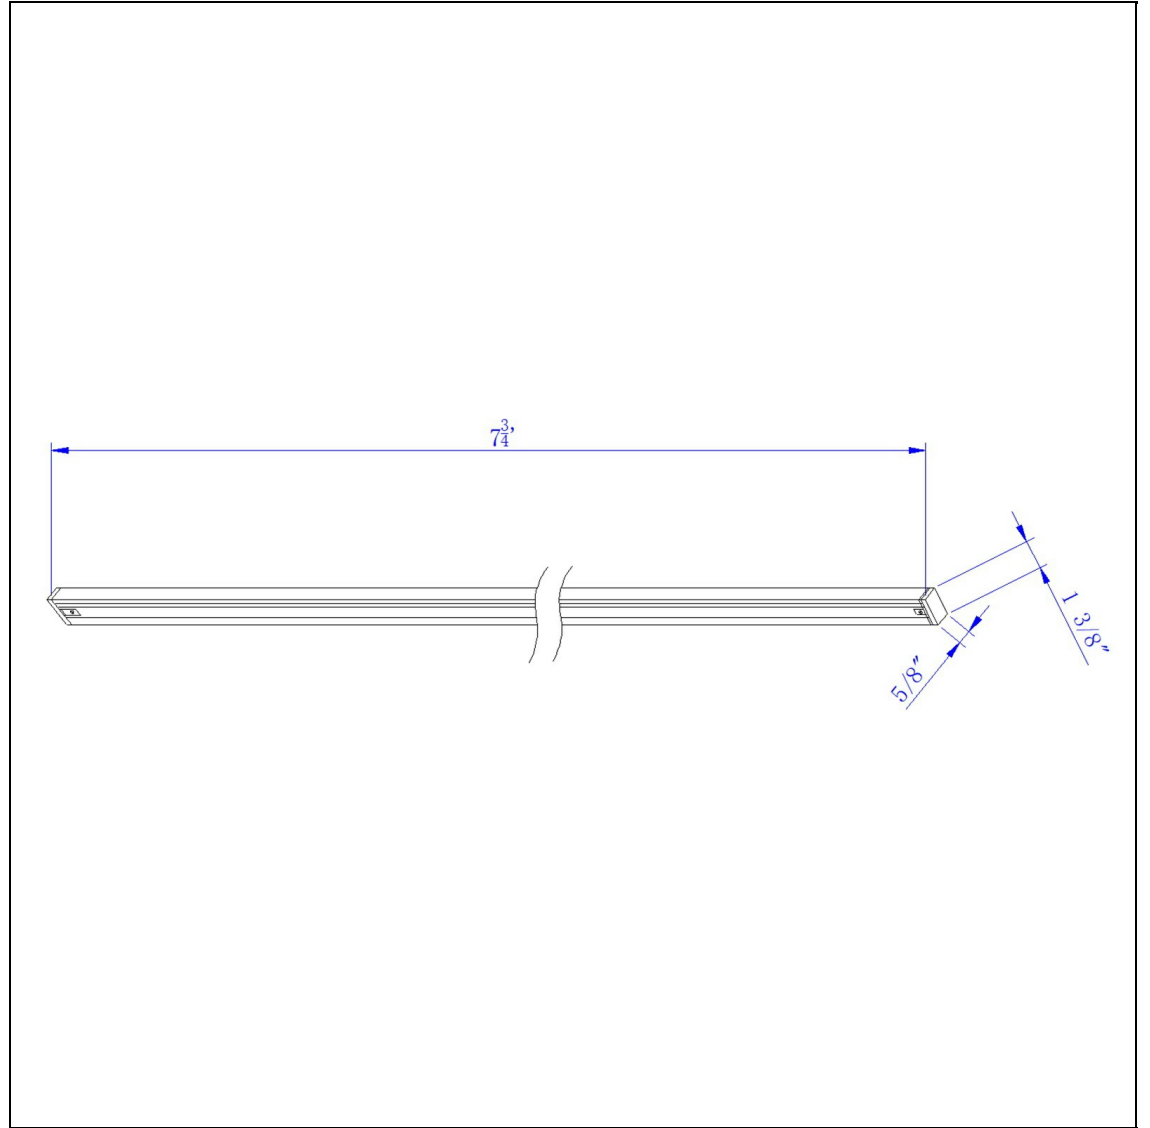

Product No. **HT-273-BS**

Description

7.75 Ft Track (3 Wire, Single Ckt)  
Durable Metal Construction  
8' Track, 120V, 2400W  
Comes with 1 end cap  
Single Circuit Track  
Ships in one Carton  
Ships in one Carton

Technical Specifications

<b>UPC</b>	020193067284	<b>Carton 1 Dimensions</b>	5.80 x 7.80 x 98.50
<b>Wattage</b>	N/A	<b>Carton 2 Dimensions</b>	0.00 x 0.00 x 98.50
<b>CRI</b>	N/A	<b>Package Dimensions</b>	L: 98.50 W: 7.80 H: 5.80
<b>Lumen</b>	N/A		
<b>Switch Type</b>	Track		
<b>Bulb Base</b>	Metal		
<b>Number of Lights</b>	1		
<b>Color</b>	Brushed Steel		
<b>Base Color</b>	Brushed Steel		