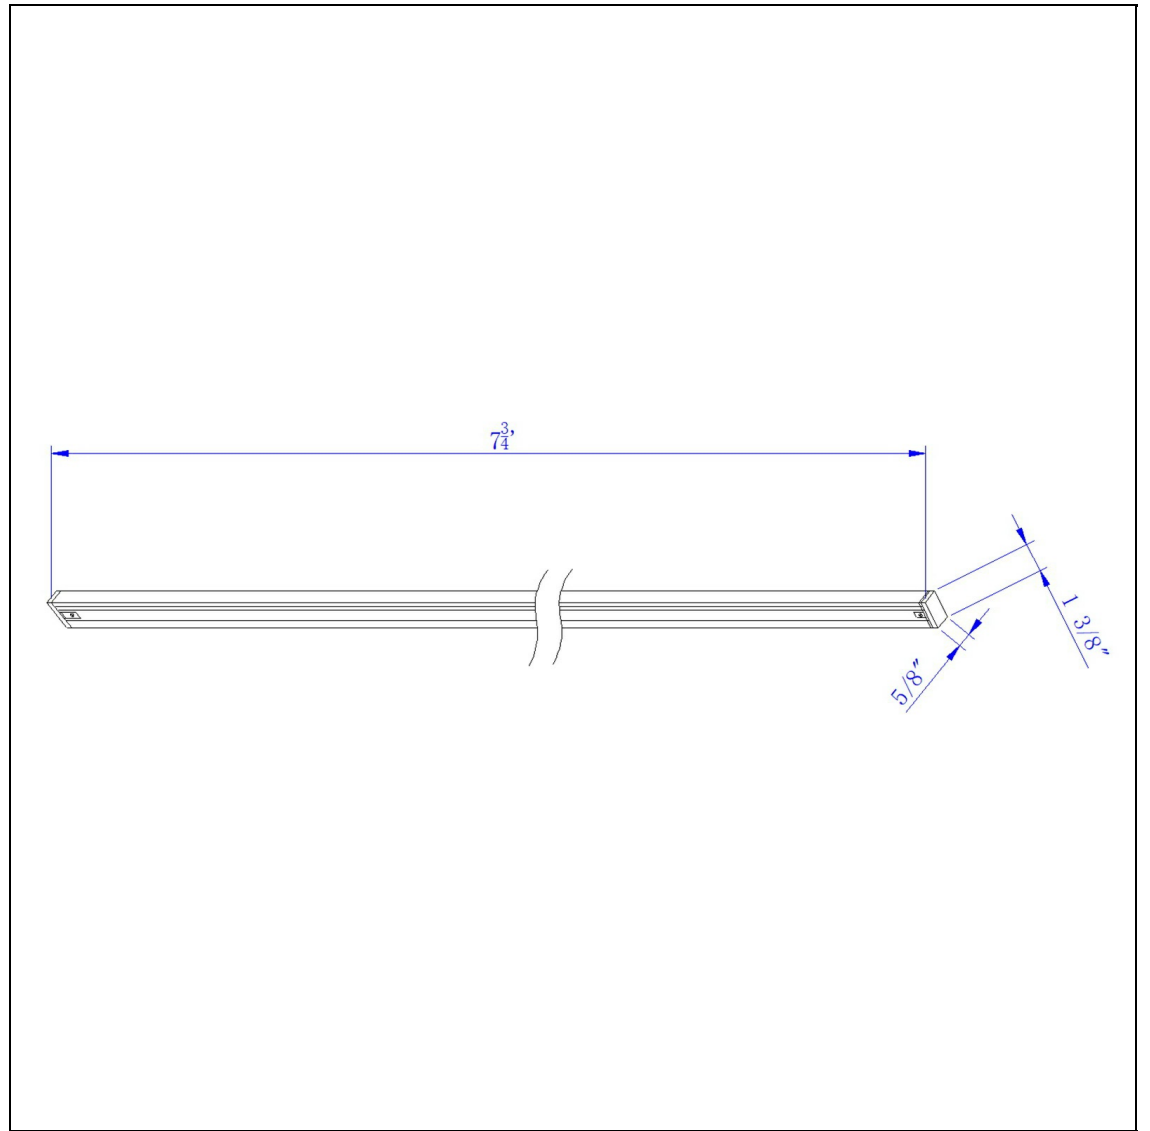

Product No. **HT-273-BS**

Description

7.75 Ft Track (3 Wire, Single Ckt)  
Durable Metal Construction  
8' Track, 120V, 2400W  
Comes with 1 end cap  
Single Circuit Track  
Ships in one Carton  
Ships in one Carton

Technical Specifications

<b>UPC</b>	020193067284	<b>Carton 1 Dimensions</b>	5.80 x 7.80 x 98.50
<b>Wattage</b>	N/A	<b>Carton 2 Dimensions</b>	0.00 x 0.00 x 98.50
<b>CRI</b>	N/A	<b>Package Dimensions</b>	L: 98.50 W: 7.80 H: 5.80
<b>Lumen</b>	N/A		
<b>Switch Type</b>	Track		
<b>Bulb Base</b>	Metal		
<b>Number of Lights</b>	1		
<b>Color</b>	Brushed Steel		
<b>Base Color</b>	Brushed Steel		