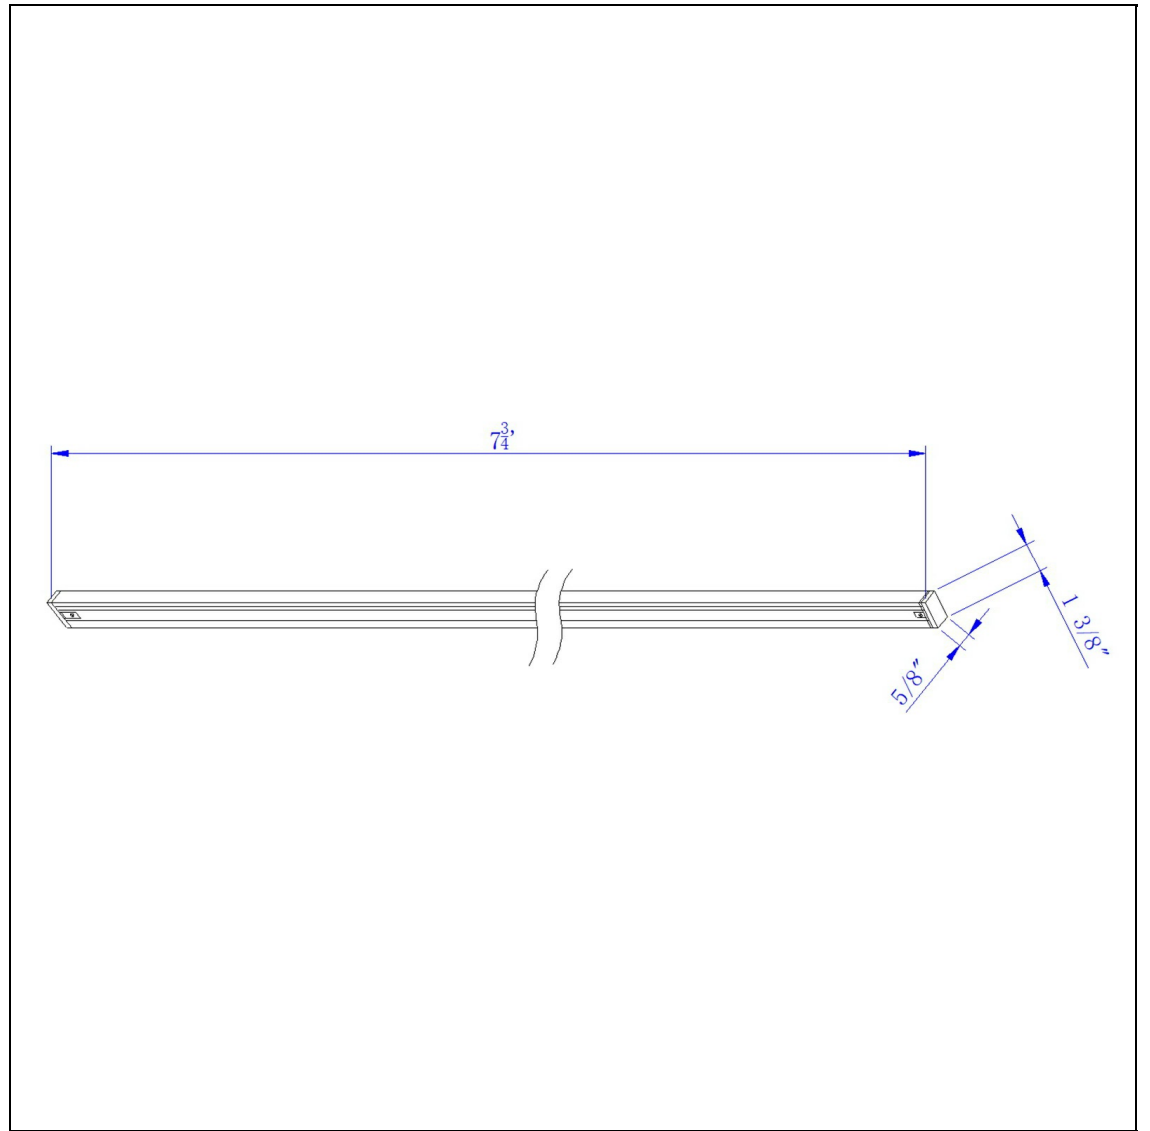

Product No. **HT-273-DB**

Description

120V,2400W,8' Track
Durable Metal Construction
8' Track, 120V, 2400W
Comes with 1 end cap
Single Circuit Track
Ships in one Carton
Ships in one Carton

Technical Specifications

UPC	020193067284	Carton 1 Dimensions	5.80 x 7.80 x 98.50
Wattage	N/A	Carton 2 Dimensions	0.00 x 0.00 x 98.50
CRI	N/A	Package Dimensions	L: 98.50 W: 7.80 H: 5.80
Lumen	N/A		
Switch Type	Track		
Bulb Base	Metal		
Number of Lights	1		
Color	Dark Bronze		
Base Color	Dark Bronze		