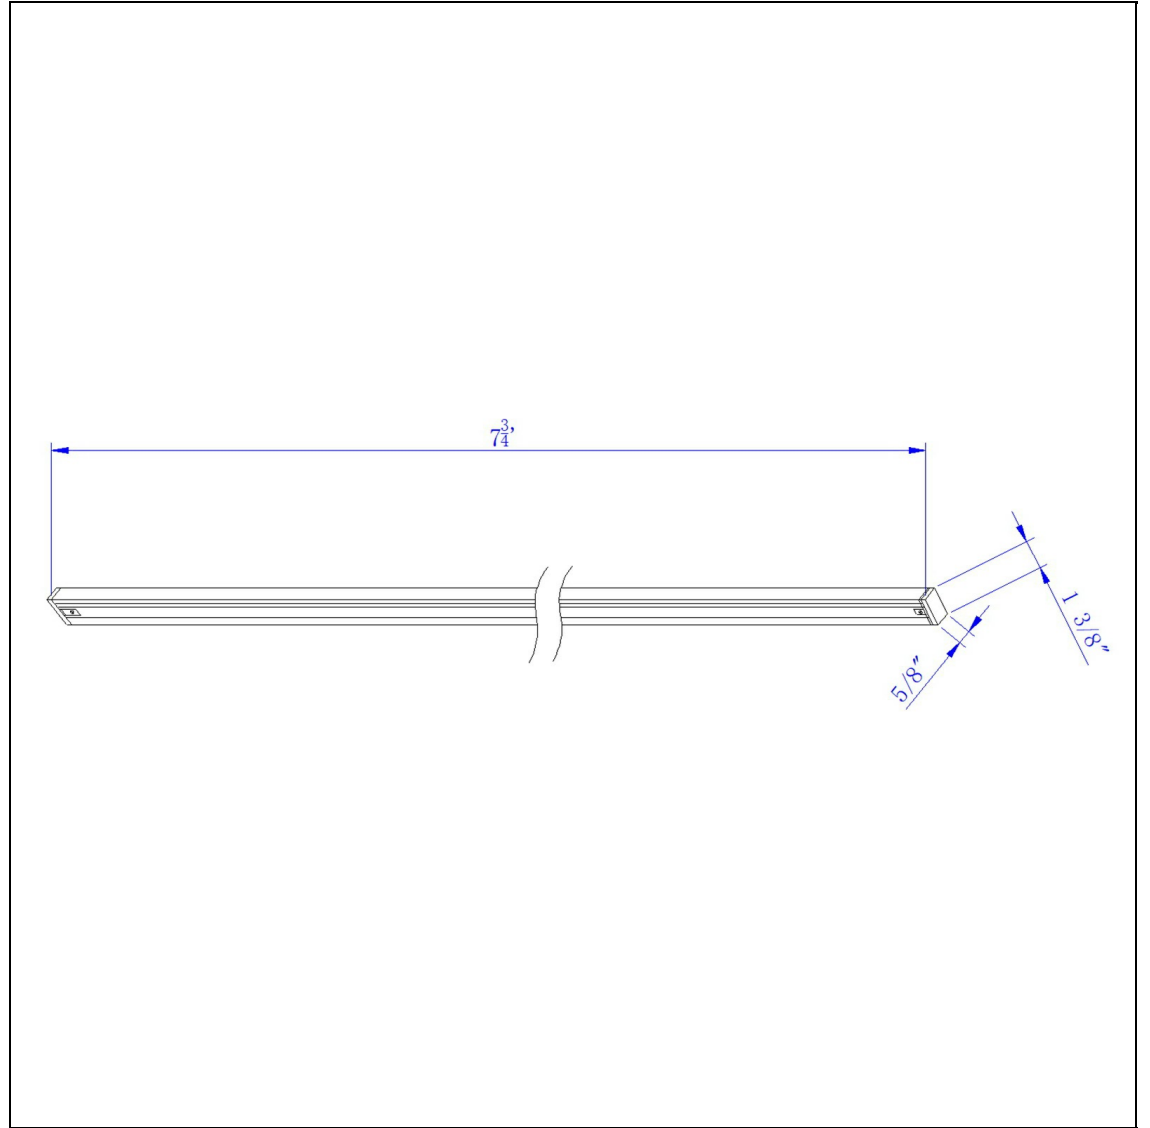

Product No. **HT-273-DB**

Description

120V,2400W,8' Track  
Durable Metal Construction  
8' Track, 120V, 2400W  
Comes with 1 end cap  
Single Circuit Track  
Ships in one Carton  
Ships in one Carton

Technical Specifications

<b>UPC</b>	020193067284	<b>Carton 1 Dimensions</b>	5.80 x 7.80 x 98.50
<b>Wattage</b>	N/A	<b>Carton 2 Dimensions</b>	0.00 x 0.00 x 98.50
<b>CRI</b>	N/A	<b>Package Dimensions</b>	L: 98.50 W: 7.80 H: 5.80
<b>Lumen</b>	N/A		
<b>Switch Type</b>	Track		
<b>Bulb Base</b>	Metal		
<b>Number of Lights</b>	1		
<b>Color</b>	Dark Bronze		
<b>Base Color</b>	Dark Bronze		