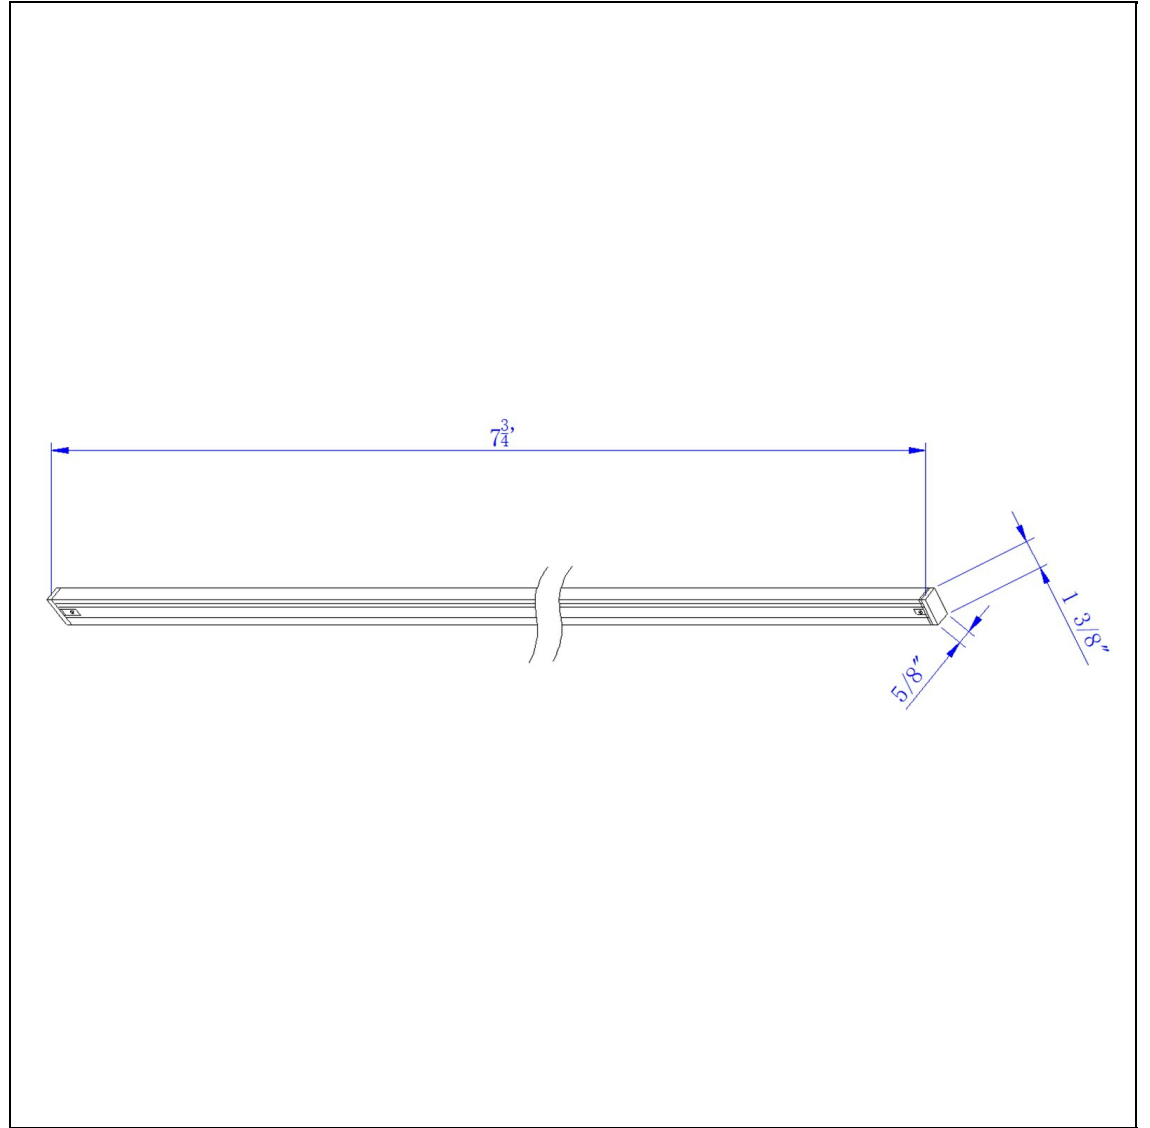

Product No. **HT-273-PB**

Description

8 Ft Track,(3 Wires,Single Ckt)
Durable Metal Construction
8' Track, 120V, 2400W
Comes with 1 end cap
Single Circuit Track
Ships in one Carton
Ships in one Carton

Technical Specifications

UPC	020193067284
Wattage	N/A
CRI	N/A
Lumen	N/A
Switch Type	Track
Bulb Base	Metal
Number of Lights	1
Color	Plated Brass
Base Color	Plated Brass

Carton 1 Dimensions	6.00 x 7.50 x 101.50
Carton 2 Dimensions	0.00 x 0.00 x 101.50
Package Dimensions	L: 101.50 W: 7.50 H: 6.00