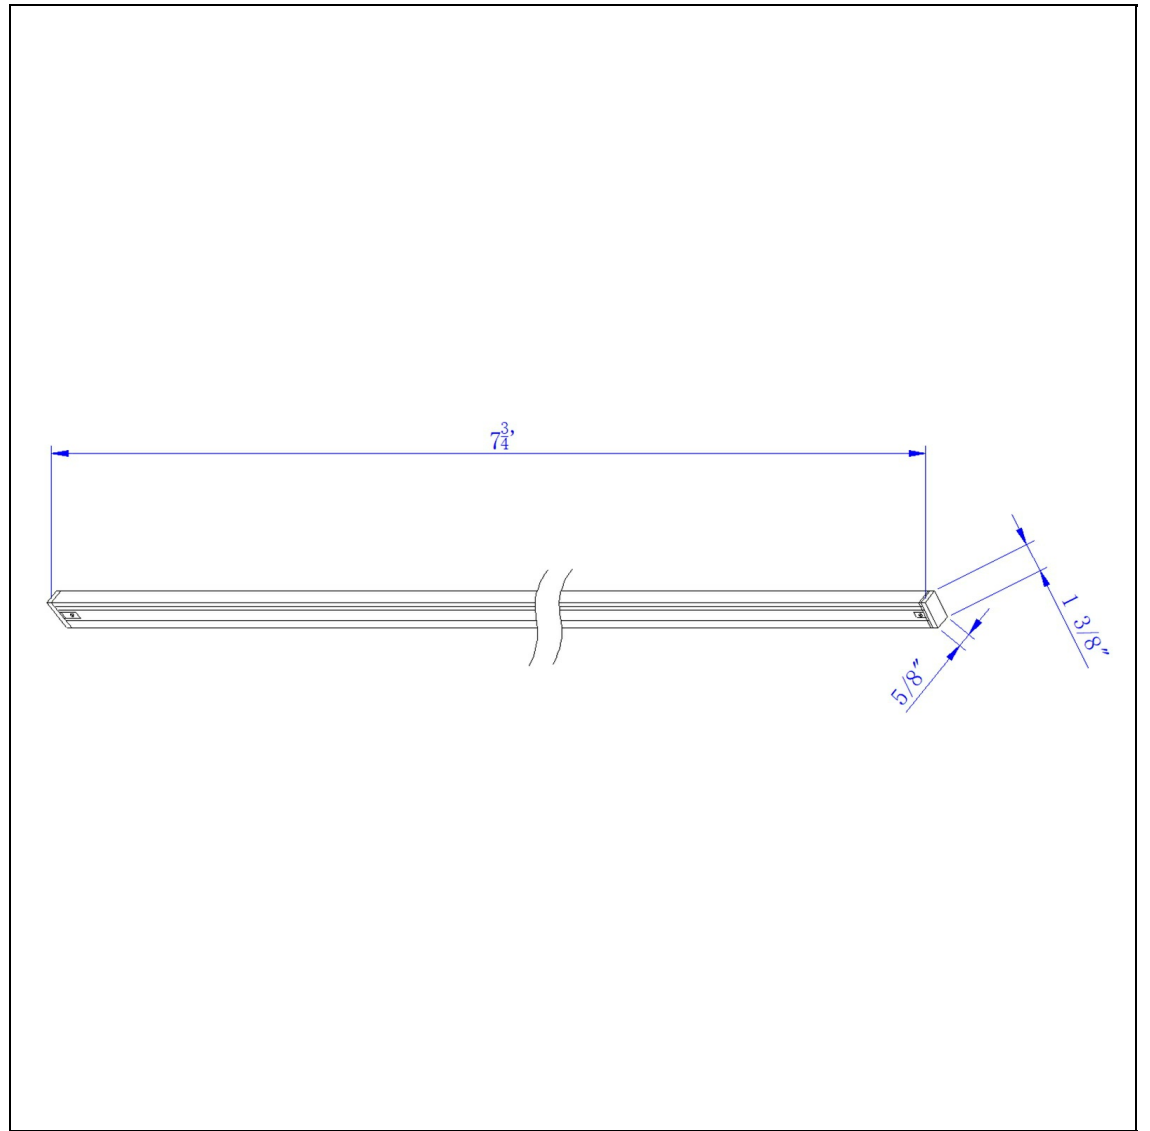

Product No. **HT-273-PB**

Description

8 Ft Track,(3 Wires,Single Ckt)
Durable Metal Construction
8' Track, 120V, 2400W
Comes with 1 end cap
Single Circuit Track
Ships in one Carton
Ships in one Carton

Technical Specifications

UPC	020193067284	Carton 1 Dimensions	6.00 x 7.50 x 101.50
Wattage	N/A	Carton 2 Dimensions	0.00 x 0.00 x 101.50
CRI	N/A	Package Dimensions	L: 101.50 W: 7.50 H: 6.00
Lumen	N/A		
Switch Type	Track		
Bulb Base	Metal		
Number of Lights	1		
Color	Plated Brass		
Base Color	Plated Brass		