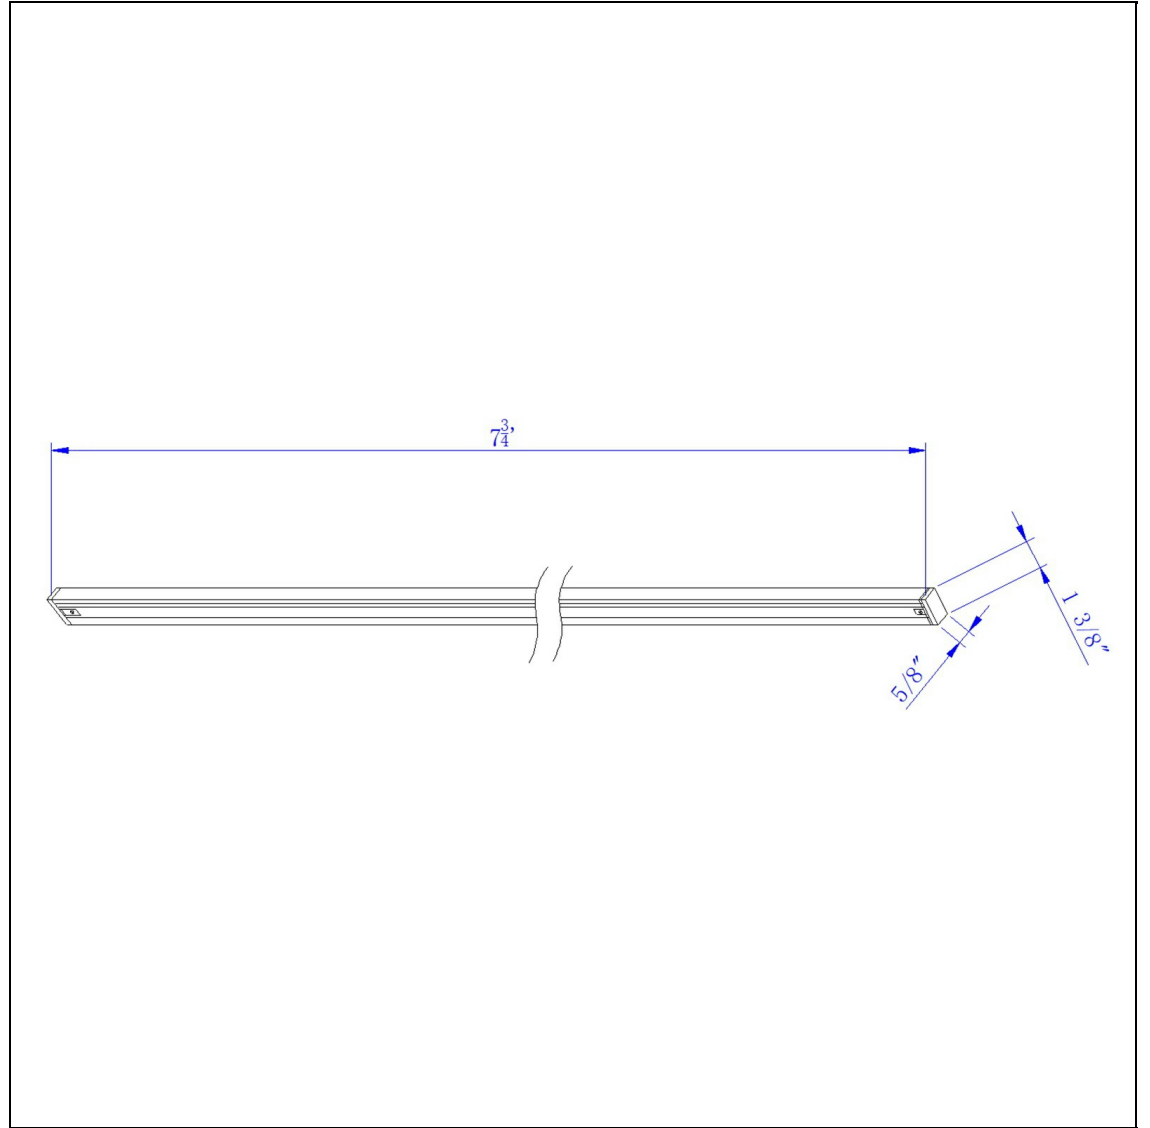

Product No. **HT-273-RU**

Description

Ht Track 7.75 Ft (3 Wires, 1 Circuit)  
Durable Metal Construction  
8' Track, 120V, 2400W  
Comes with 1 end cap  
Single Circuit Track  
Ships in one Carton  
Ships in one Carton

Technical Specifications

|                         |              |
|-------------------------|--------------|
| <b>UPC</b>              | 020193067284 |
| <b>Wattage</b>          | N/A          |
| <b>CRI</b>              | N/A          |
| <b>Lumen</b>            | N/A          |
| <b>Switch Type</b>      | Track        |
| <b>Bulb Base</b>        | Metal        |
| <b>Number of Lights</b> | 1            |
| <b>Color</b>            | Rust         |
| <b>Base Color</b>       | Rust         |

|                            |                          |
|----------------------------|--------------------------|
| <b>Carton 1 Dimensions</b> | 5.80 x 7.80 x 98.50      |
| <b>Carton 2 Dimensions</b> | 0.00 x 0.00 x 98.50      |
| <b>Package Dimensions</b>  | L: 98.50 W: 7.80 H: 5.80 |