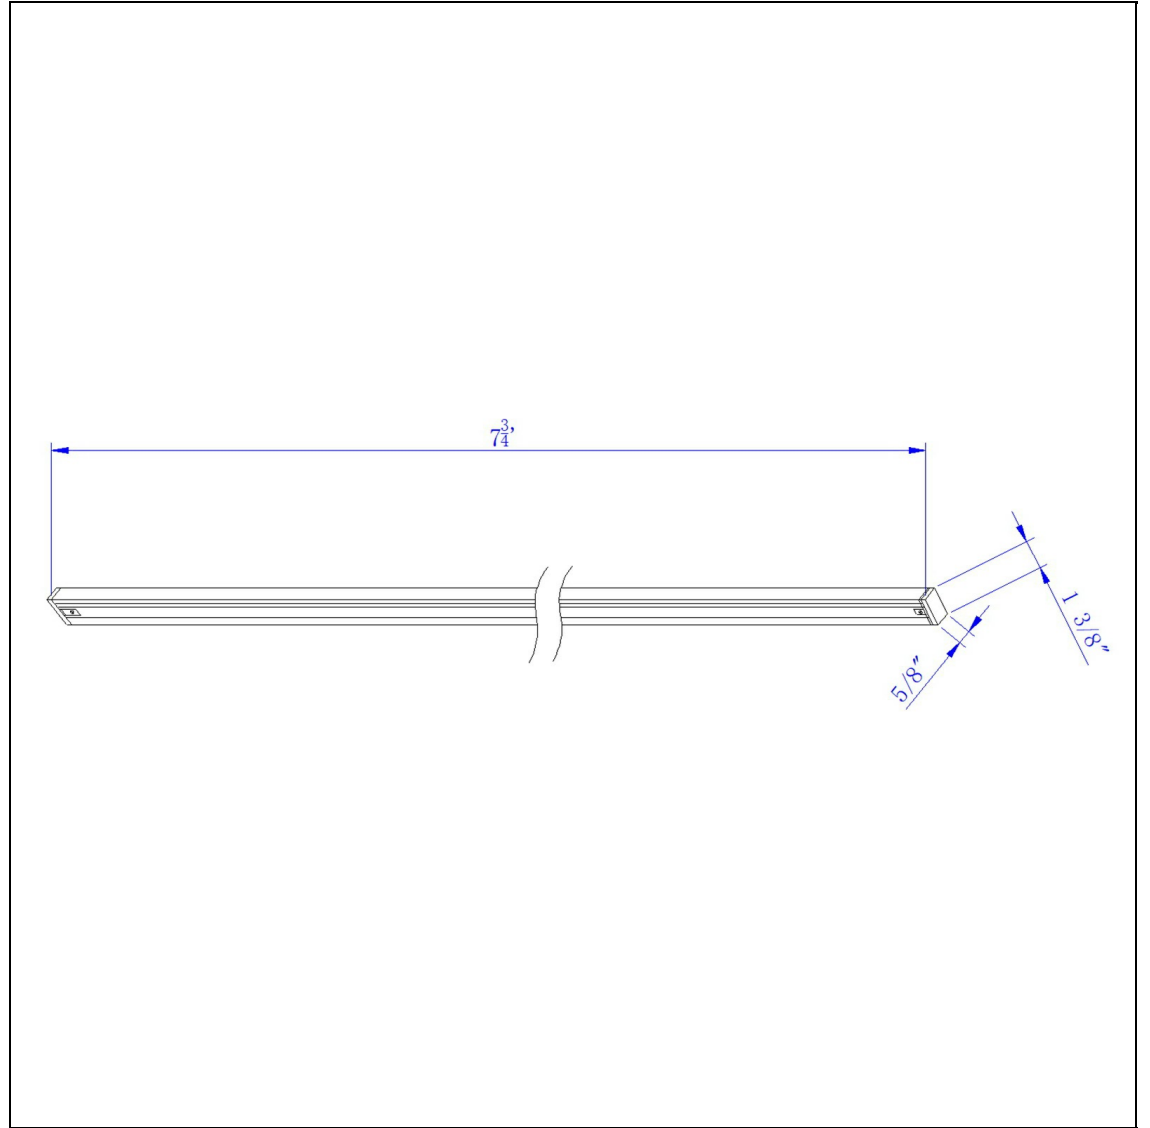

Product No. **HT-273-RU**

Description

Ht Track 7.75 Ft (3 Wires, 1 Circuit)
Durable Metal Construction
8' Track, 120V, 2400W
Comes with 1 end cap
Single Circuit Track
Ships in one Carton
Ships in one Carton

Technical Specifications

UPC	020193067284
Wattage	N/A
CRI	N/A
Lumen	N/A
Switch Type	Track
Bulb Base	Metal
Number of Lights	1
Color	Rust
Base Color	Rust

Carton 1 Dimensions	5.80 x 7.80 x 98.50
Carton 2 Dimensions	0.00 x 0.00 x 98.50
Package Dimensions	L: 98.50 W: 7.80 H: 5.80