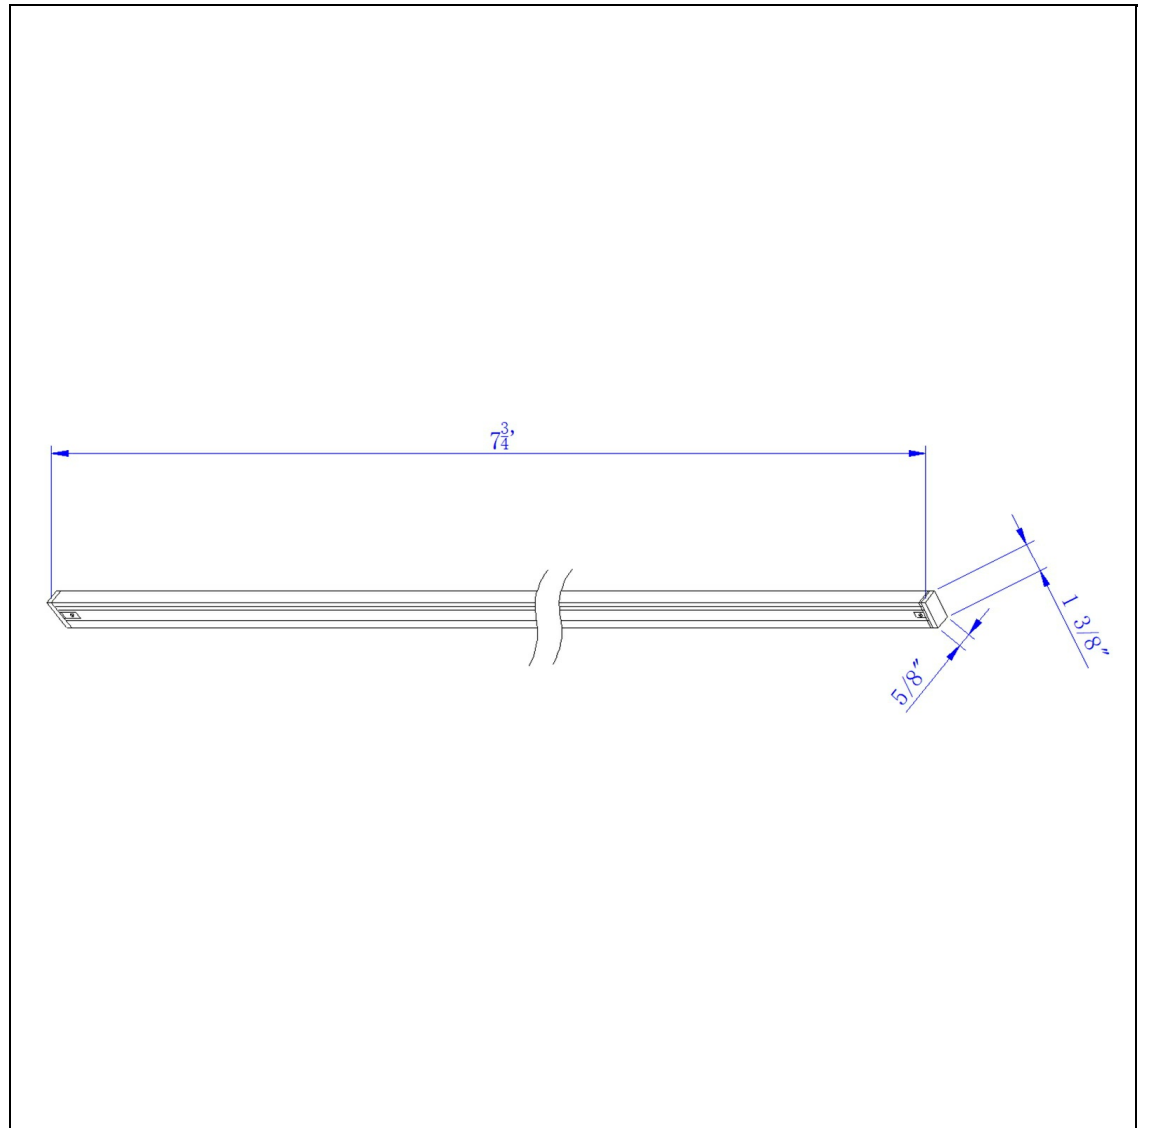

Product No. **HT-273-WH**

Description

7.75 Ft. Track (3 Wires)
Durable Metal Construction
8' Track, 120V, 2400W
Comes with 1 end cap
Single Circuit Track
Ships in one Carton
Ships in one Carton

Technical Specifications

UPC	020193067284	Carton 1 Dimensions	5.80 x 7.80 x 98.50
Wattage	N/A	Carton 2 Dimensions	0.00 x 0.00 x 98.50
CRI	N/A	Package Dimensions	L: 98.50 W: 7.80 H: 5.80
Lumen	N/A		
Switch Type	Track		
Bulb Base	Metal		
Number of Lights	1		
Color	White		
Base Color	White		