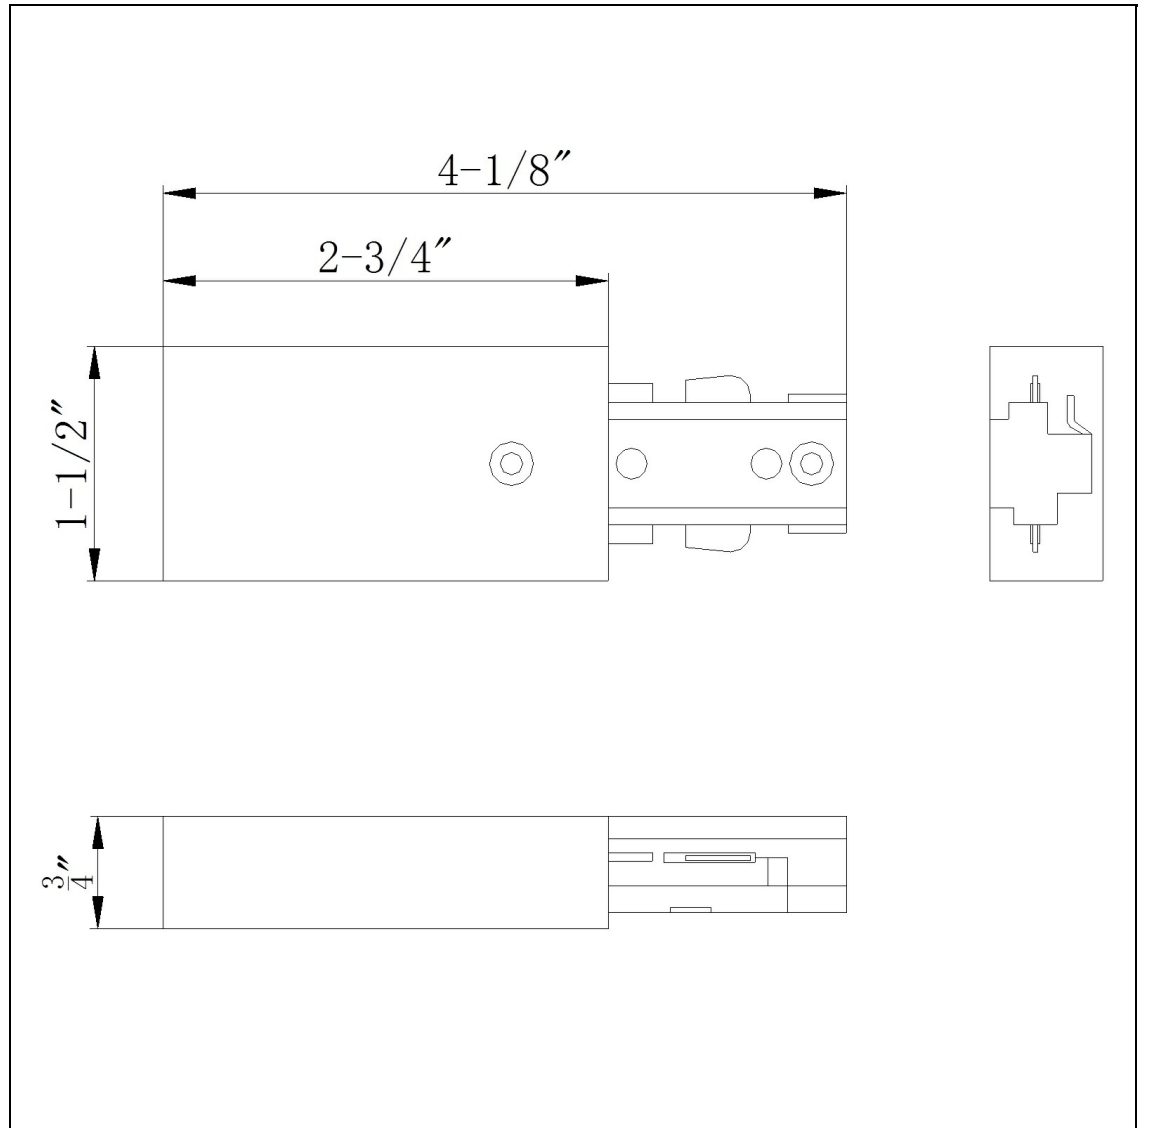

Product No. **HT-274-BS**

Description

Live End
Durable Plastic Construction
Ships in One Carton
No Assembly Required
Compatible with "H" Type Three Wire Single Circuit Track
Compatible with "H" Type Three Wire Single Circuit Track
1.5" Height Live End Connector in Brushed Steel

Technical Specifications

UPC	020193067284	Carton 1 Dimensions	10.50 x 10.00 x 10.00
Wattage	N/A	Carton 2 Dimensions	0.00 x 0.00 x 10.00
CRI	N/A	Package Dimensions	L: 10.00 W: 10.00 H: 10.50
Lumen	N/A		
Switch Type	Track		
Bulb Base	N/A		
Number of Lights	N/A		
Color	Brushed Steel		
Base Color	Brushed Steel		