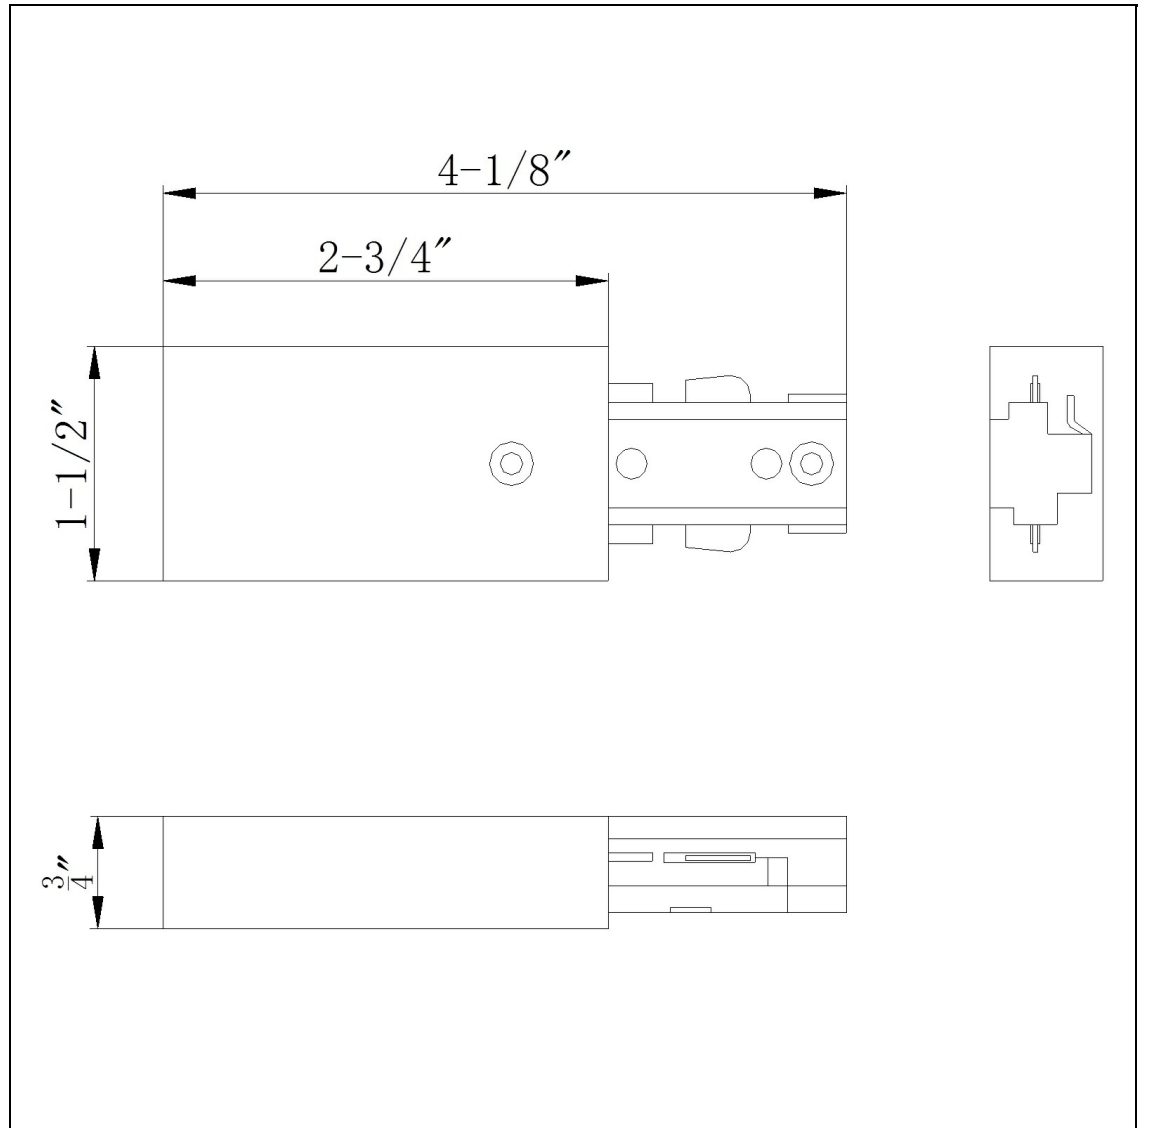

Product No. **HT-274-BS**

Description

Live End
Durable Plastic Construction
Ships in One Carton
No Assembly Required
Compatible with "H" Type Three Wire Single Circuit Track
Compatible with "H" Type Three Wire Single Circuit Track
1.5" Height Live End Connector in Brushed Steel

Technical Specifications

UPC	020193067284
Wattage	N/A
CRI	N/A
Lumen	N/A
Switch Type	Track
Bulb Base	N/A
Number of Lights	N/A
Color	Brushed Steel
Base Color	Brushed Steel

Carton 1 Dimensions	10.50 x 10.00 x 10.00
Carton 2 Dimensions	0.00 x 0.00 x 10.00
Package Dimensions	L: 10.00 W: 10.00 H: 10.50