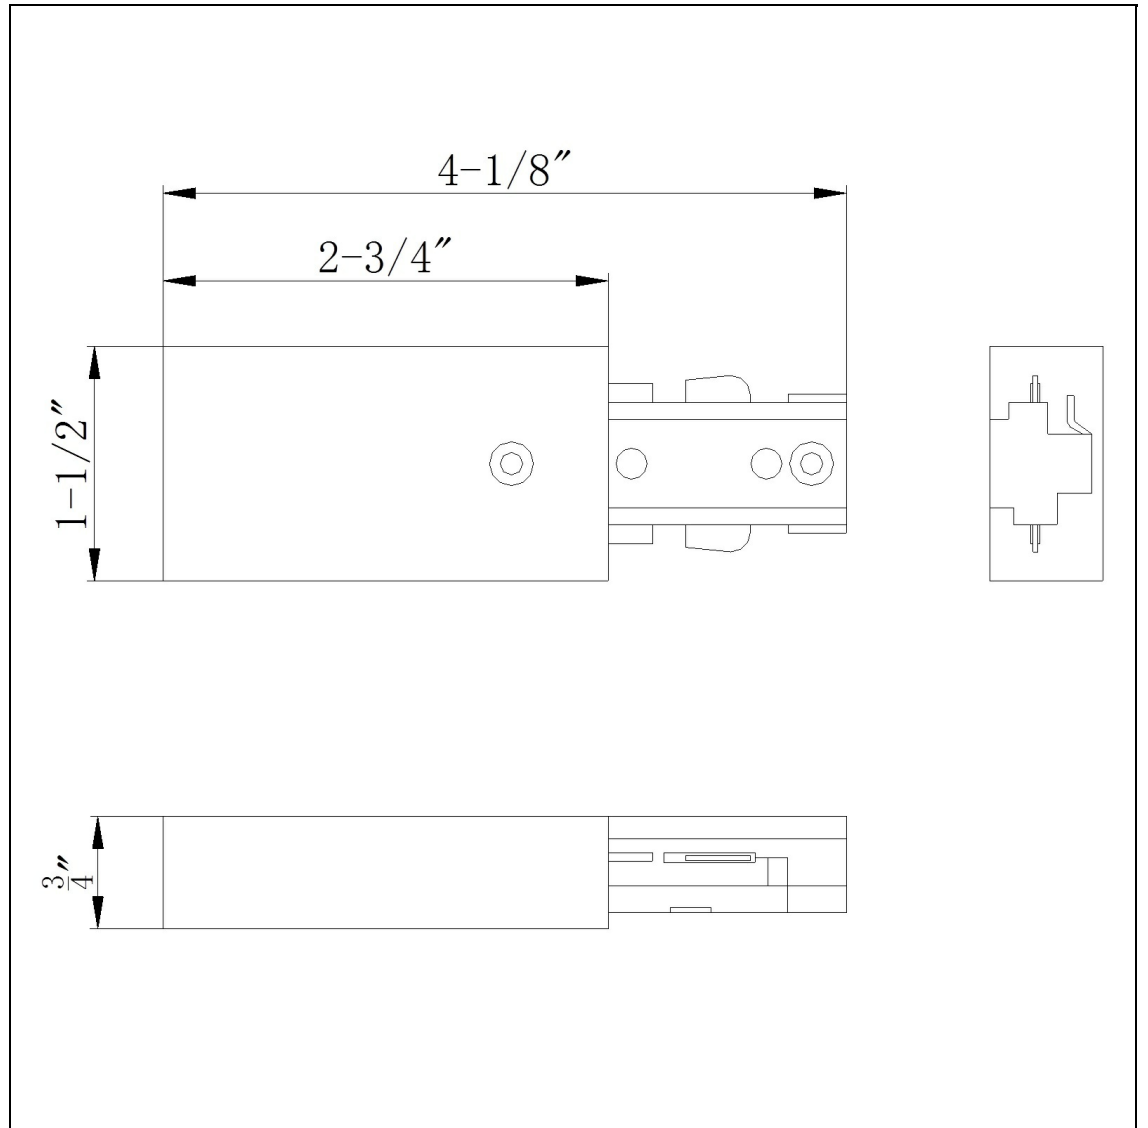

Product No. **HT-274-DB**

Description

Live End in Dark Bronze
Durable Plastic Construction
Ships in One Carton
No Assembly Required
Compatible with "H" Type Three Wire Single Circuit Track
Compatible with "H" Type Three Wire Single Circuit Track
1.5" Height Live End Connector in Dark Bronze

Technical Specifications

UPC	020193067284
Wattage	N/A
CRI	N/A
Lumen	N/A
Switch Type	Track
Bulb Base	N/A
Number of Lights	N/A
Color	Dark Bronze
Base Color	Dark Bronze

Carton 1 Dimensions	10.50 x 10.00 x 10.00
Carton 2 Dimensions	0.00 x 0.00 x 10.00
Package Dimensions	L: 10.00 W: 10.00 H: 10.50