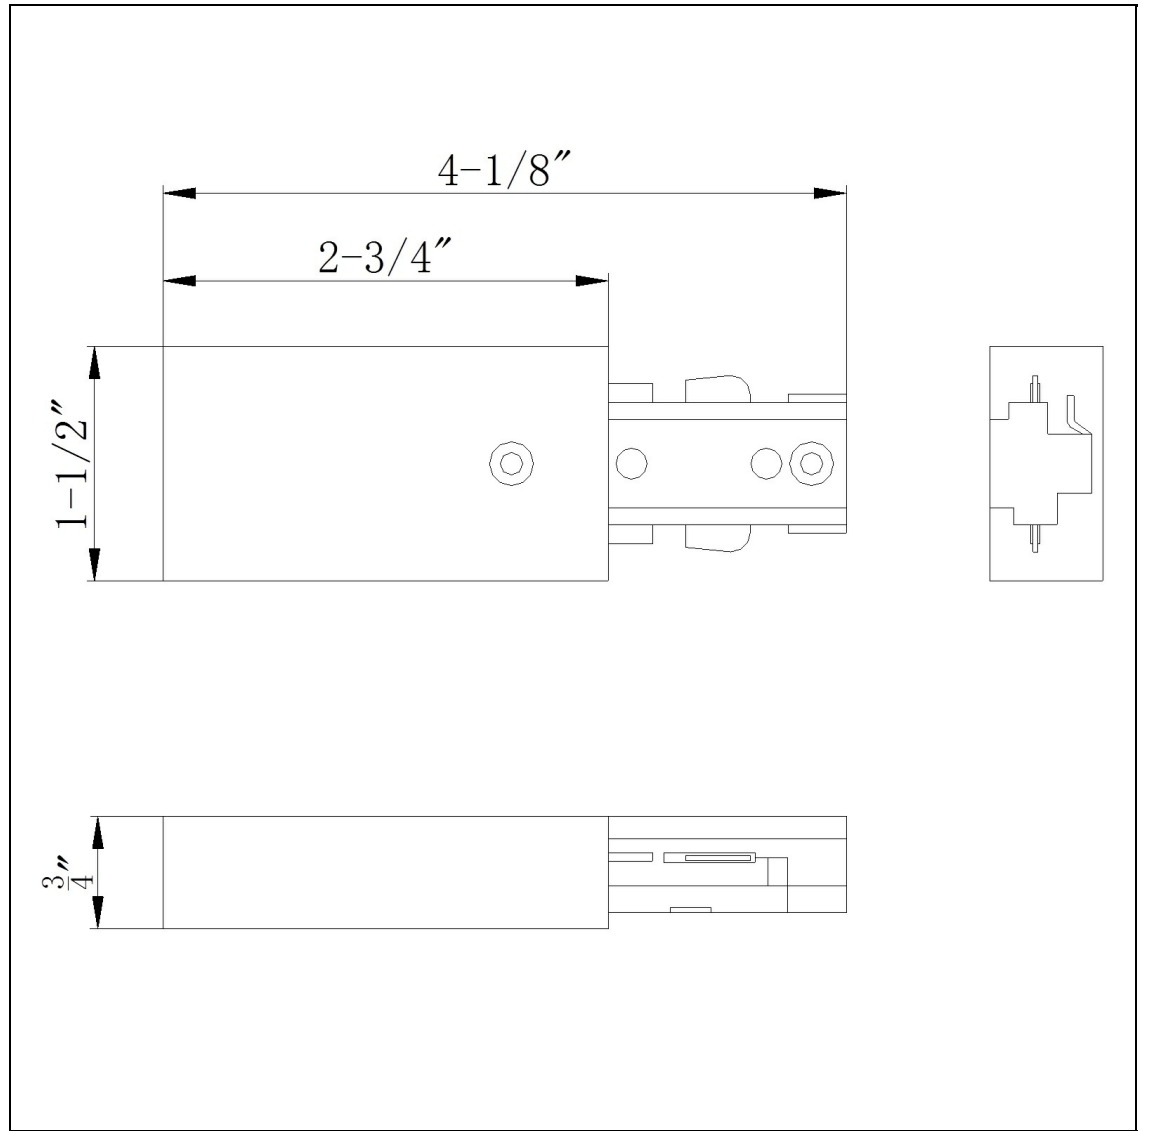

Product No. **HT-274-RU**

Description

Live End in Rust
Durable Plastic Construction
Ships in One Carton
No Assembly Required
Compatible with "H" Type Three Wire Single Circuit Track
Compatible with "H" Type Three Wire Single Circuit Track
1.5" Height Live End Connector in Rust

Technical Specifications

UPC	020193067284	Carton 1 Dimensions	10.50 x 10.00 x 10.00
Wattage	N/A	Carton 2 Dimensions	0.00 x 0.00 x 10.00
CRI	N/A	Package Dimensions	L: 10.00 W: 10.00 H: 10.50
Lumen	N/A		
Switch Type	Track		
Bulb Base	N/A		
Number of Lights	N/A		
Color	Rust		
Base Color	Rust		