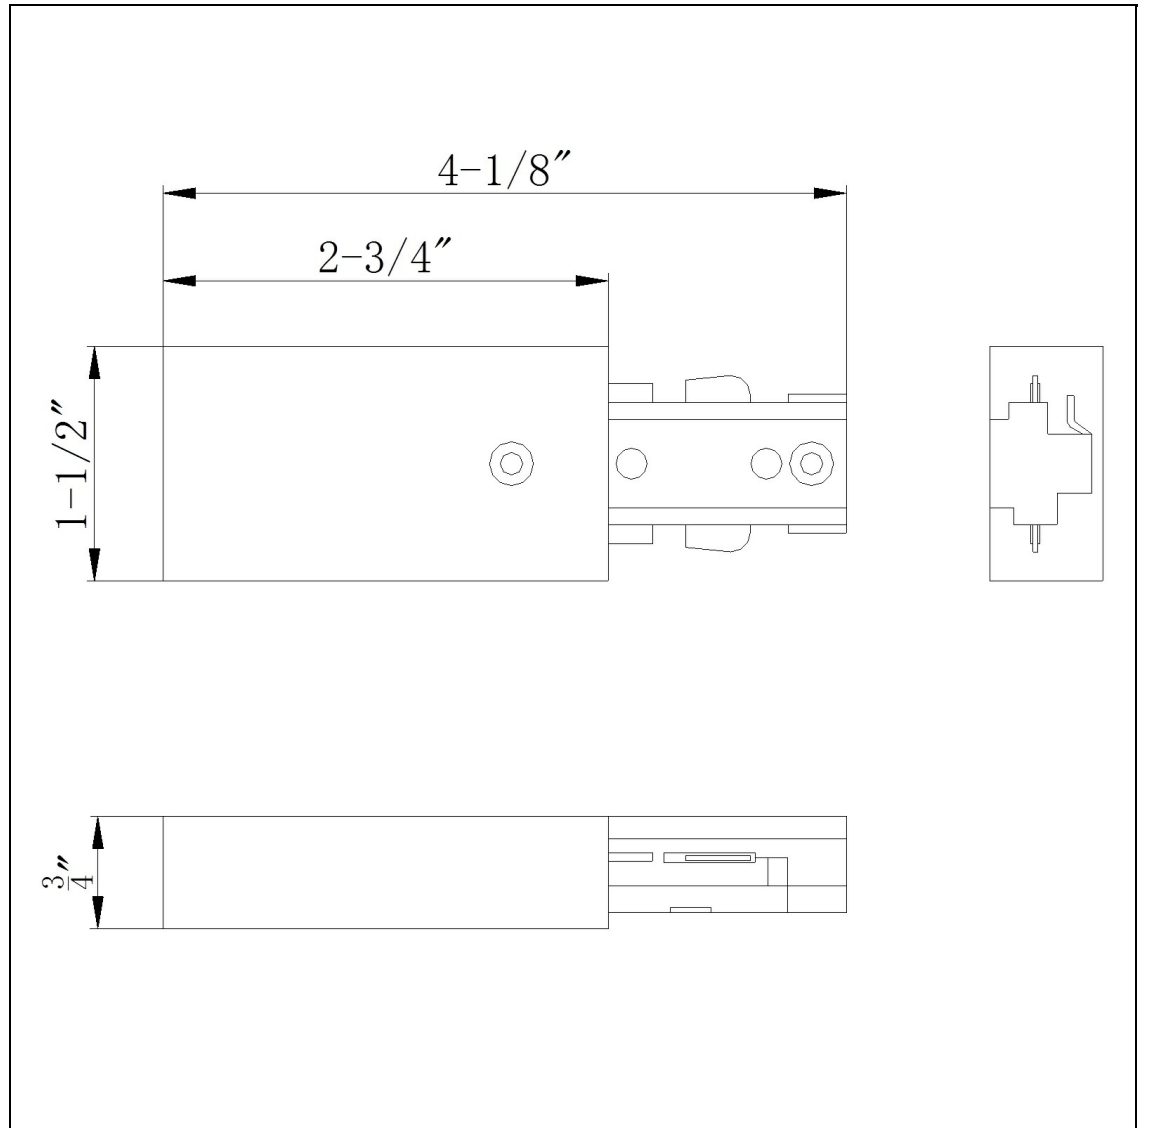

Product No. **HT-274-WH**

Description

Live End Connector (3 Wires)  
Durable Plastic Construction  
Ships in One Carton  
No Assembly Required  
Compatible with "H" Type Three Wire Single  
Circuit Track  
Compatible with "H" Type Three Wire Single  
Circuit Track  
1.5" Height Live End Connector in White

Technical Specifications

<b>UPC</b>	020193067284
<b>Wattage</b>	N/A
<b>CRI</b>	N/A
<b>Lumen</b>	N/A
<b>Switch Type</b>	Track
<b>Bulb Base</b>	N/A
<b>Number of Lights</b>	N/A
<b>Color</b>	White
<b>Base Color</b>	White

<b>Carton 1 Dimensions</b>	10.50 x 10.00 x 10.00
<b>Carton 2 Dimensions</b>	0.00 x 0.00 x 10.00
<b>Package Dimensions</b>	L: 10.00 W: 10.00 H: 10.50