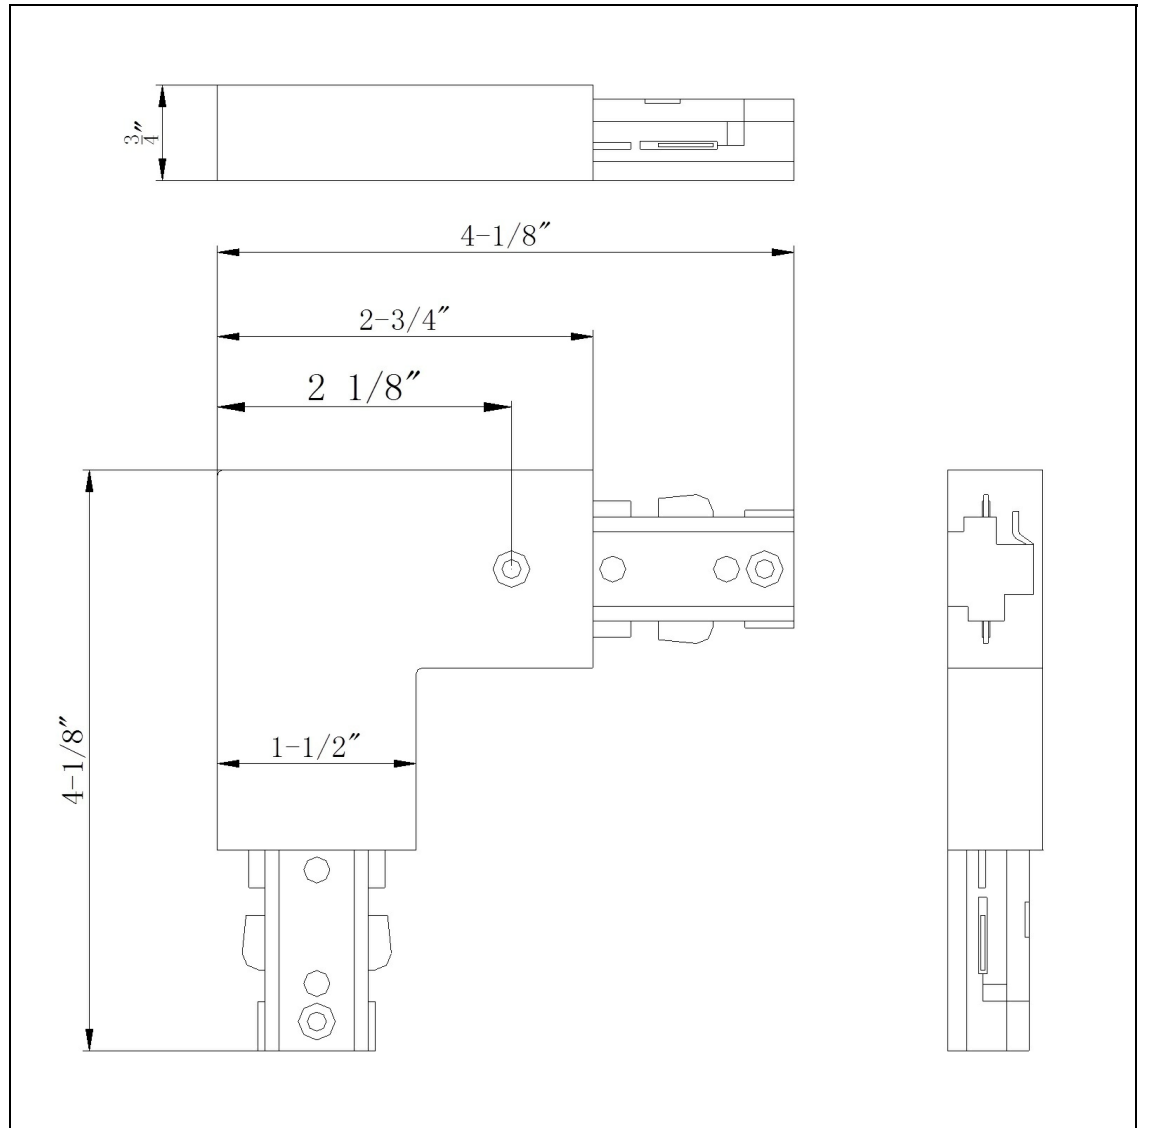

Product No. **HT-275-BK**

Description

L Connector (3 Wires)  
Durable Plastic Construction  
Ships in One Carton  
No Assembly Required  
Compatible with "H" Type Three Wire Single  
Circuit Track  
2 3/4 " Each Way  
"L" Connector  
"L" Connector  
0.8" Height L Connector in Black

Technical Specifications

<b>UPC</b>	020193067284
<b>Wattage</b>	N/A
<b>CRI</b>	N/A
<b>Lumen</b>	N/A
<b>Switch Type</b>	Track
<b>Bulb Base</b>	N/A
<b>Number of Lights</b>	N/A
<b>Color</b>	Black
<b>Base Color</b>	Black

<b>Carton 1 Dimensions</b>	7.00 x 16.00 x 30.80
<b>Carton 2 Dimensions</b>	0.00 x 0.00 x 30.80
<b>Package Dimensions</b>	L: 30.80 W: 16.00 H: 7.00