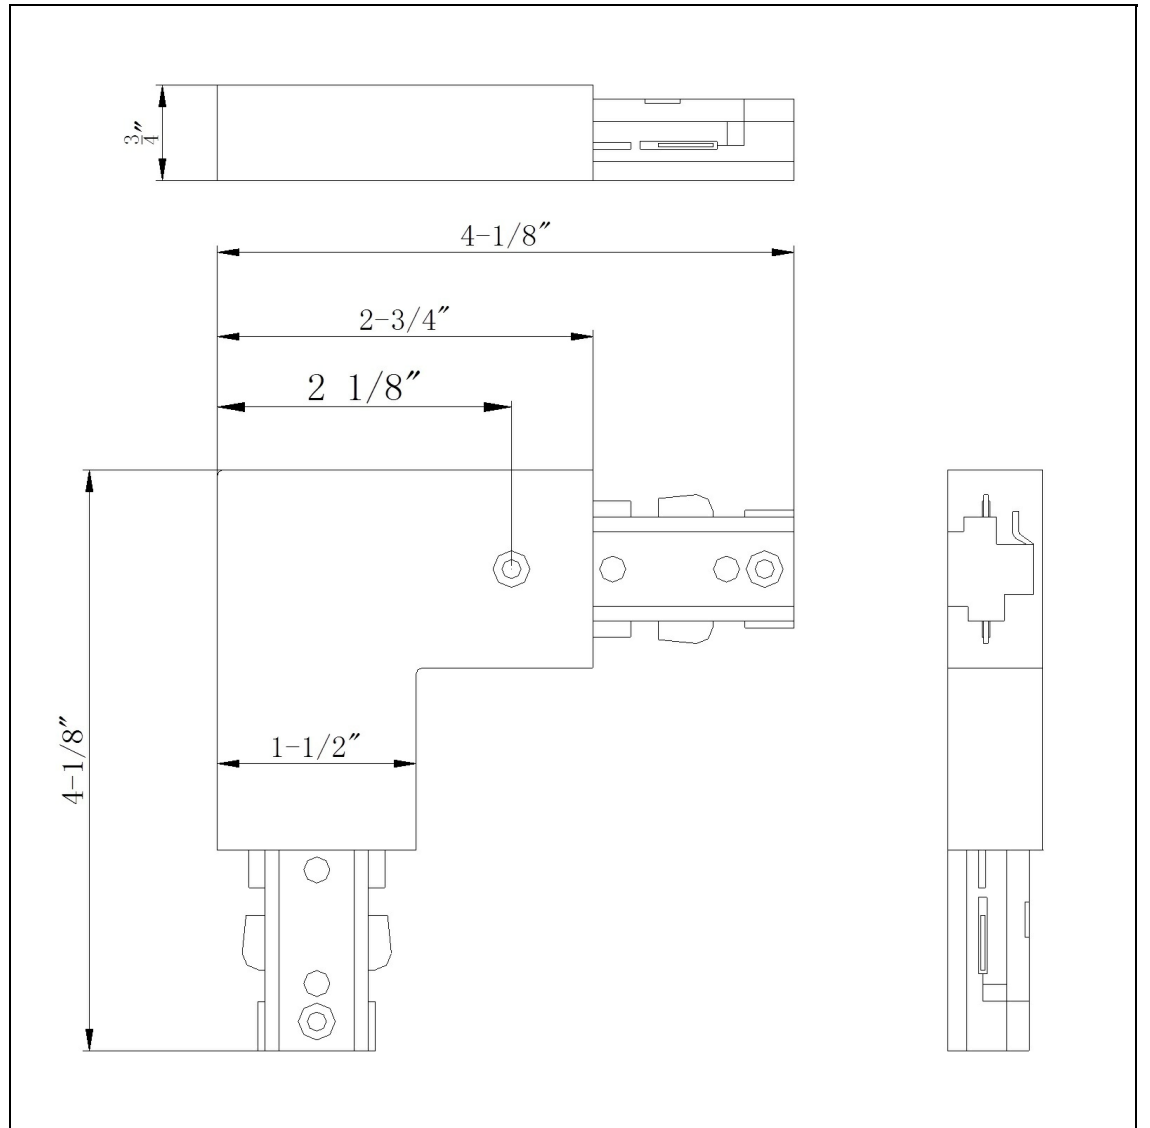

Product No. **HT-275-BK**

Description

L Connector (3 Wires)
Durable Plastic Construction
Ships in One Carton
No Assembly Required
Compatible with "H" Type Three Wire Single
Circuit Track
2 3/4 " Each Way
"L" Connector
"L" Connector
0.8" Height L Connector in Black

Technical Specifications

UPC	020193067284
Wattage	N/A
CRI	N/A
Lumen	N/A
Switch Type	Track
Bulb Base	N/A
Number of Lights	N/A
Color	Black
Base Color	Black

Carton 1 Dimensions	7.00 x 16.00 x 30.80
Carton 2 Dimensions	0.00 x 0.00 x 30.80
Package Dimensions	L: 30.80 W: 16.00 H: 7.00