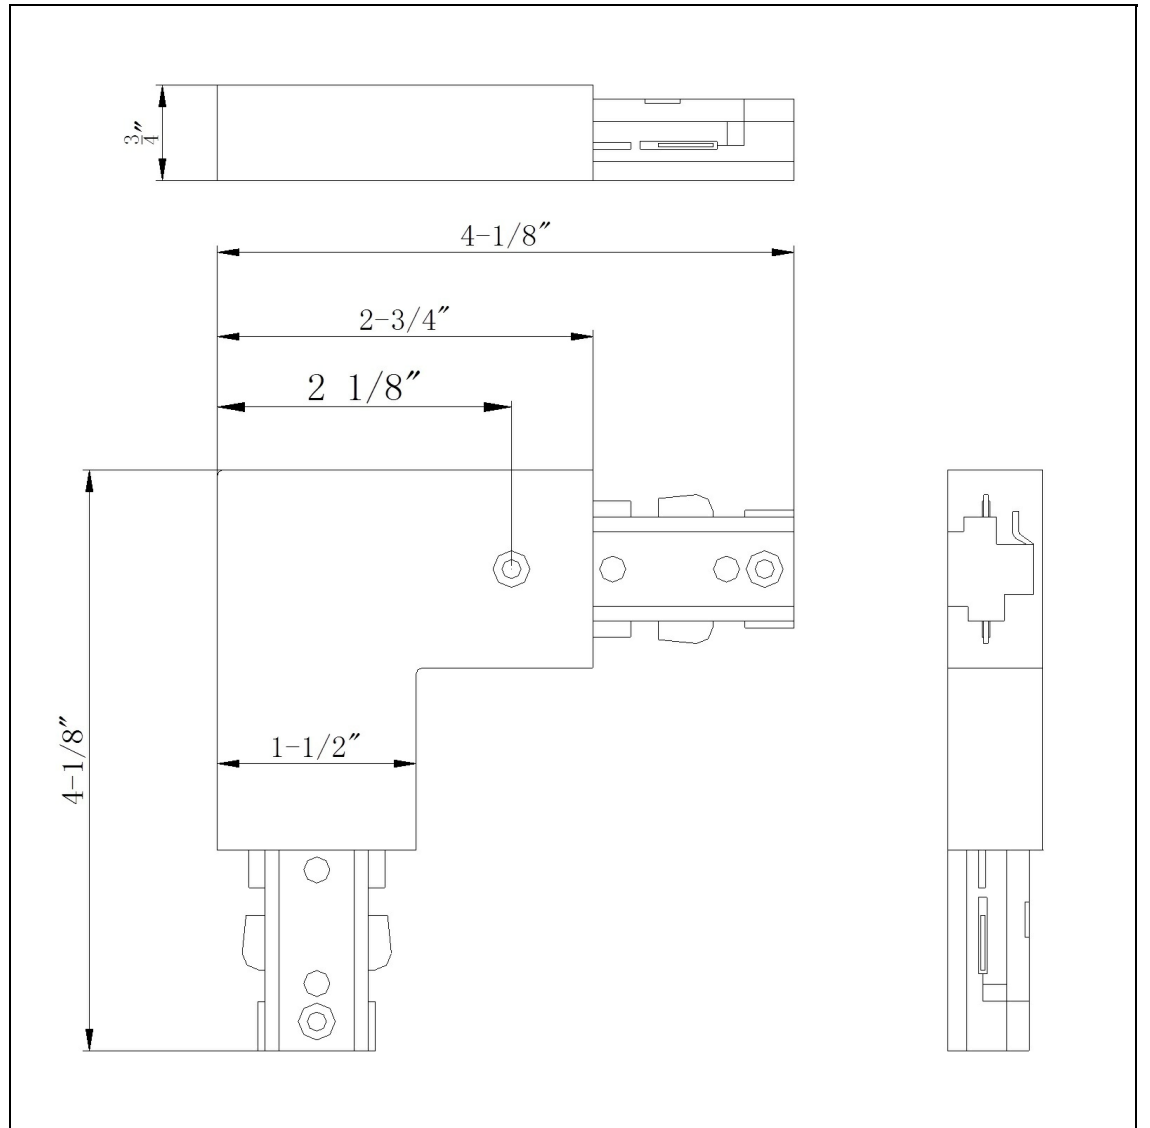

Product No. **HT-275-BS**

Description

L Connector
Durable Plastic Construction
Ships in One Carton
No Assembly Required
Compatible with "H" Type Three Wire Single
Circuit Track
2 3/4 " Each Way
"L" Connector
"L" Connector
0.8" Height L Connector in Brushed Steel

Technical Specifications

UPC	020193067284
Wattage	N/A
CRI	N/A
Lumen	N/A
Switch Type	Track
Bulb Base	N/A
Number of Lights	N/A
Color	Brushed Steel
Base Color	Brushed Steel

Carton 1 Dimensions	7.00 x 16.00 x 30.80
Carton 2 Dimensions	0.00 x 0.00 x 30.80
Package Dimensions	L: 30.80 W: 16.00 H: 7.00