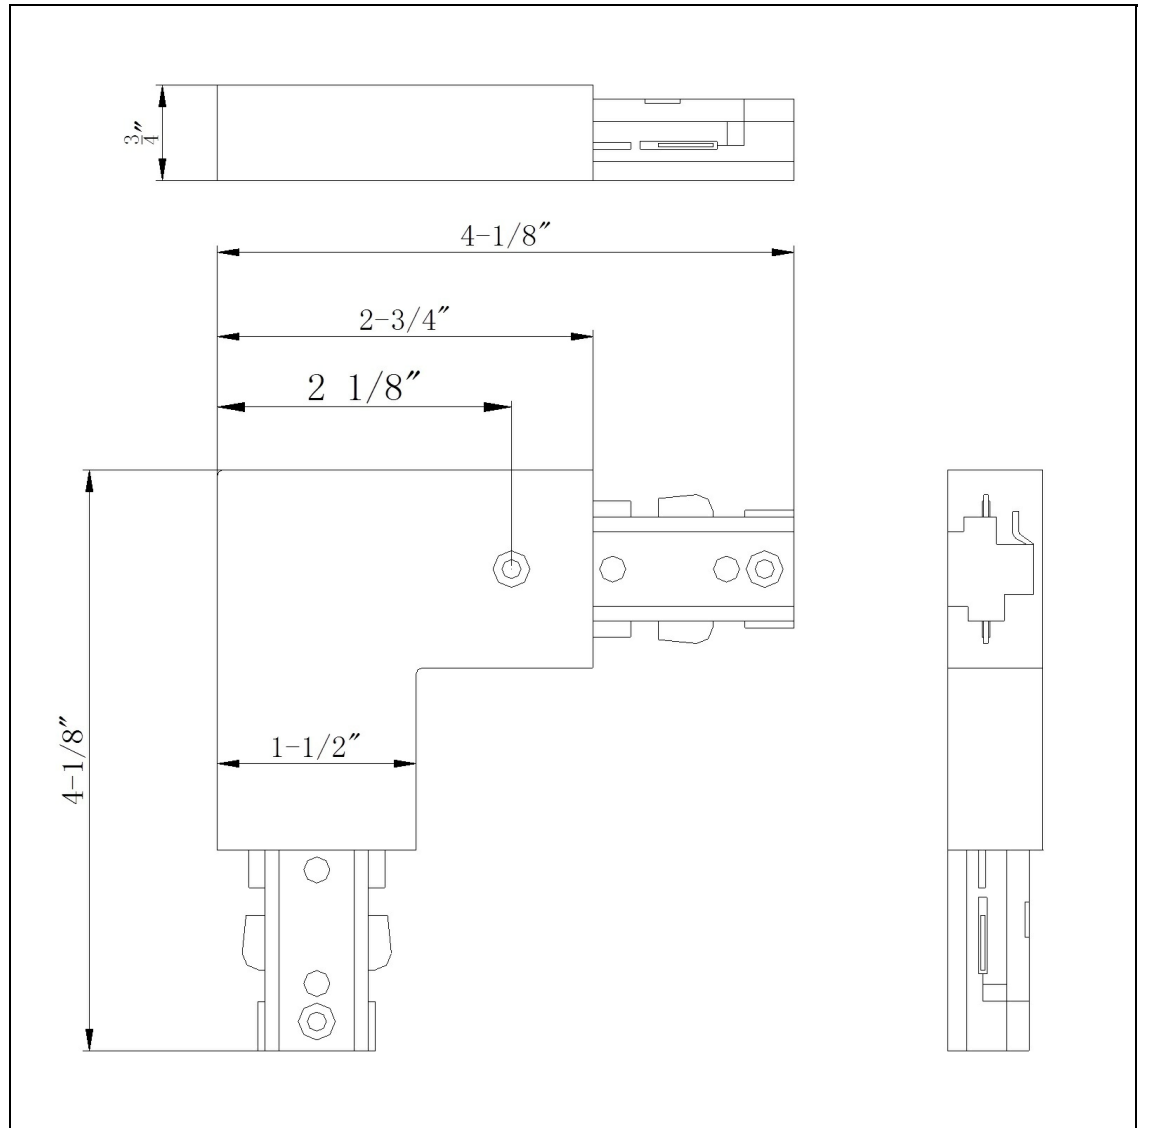

Product No. **HT-275-BS**

Description

L Connector  
Durable Plastic Construction  
Ships in One Carton  
No Assembly Required  
Compatible with "H" Type Three Wire Single  
Circuit Track  
2 3/4 " Each Way  
"L" Connector  
"L" Connector  
0.8" Height L Connector in Brushed Steel

Technical Specifications

<b>UPC</b>	020193067284
<b>Wattage</b>	N/A
<b>CRI</b>	N/A
<b>Lumen</b>	N/A
<b>Switch Type</b>	Track
<b>Bulb Base</b>	N/A
<b>Number of Lights</b>	N/A
<b>Color</b>	Brushed Steel
<b>Base Color</b>	Brushed Steel

<b>Carton 1 Dimensions</b>	7.00 x 16.00 x 30.80
<b>Carton 2 Dimensions</b>	0.00 x 0.00 x 30.80
<b>Package Dimensions</b>	L: 30.80 W: 16.00 H: 7.00