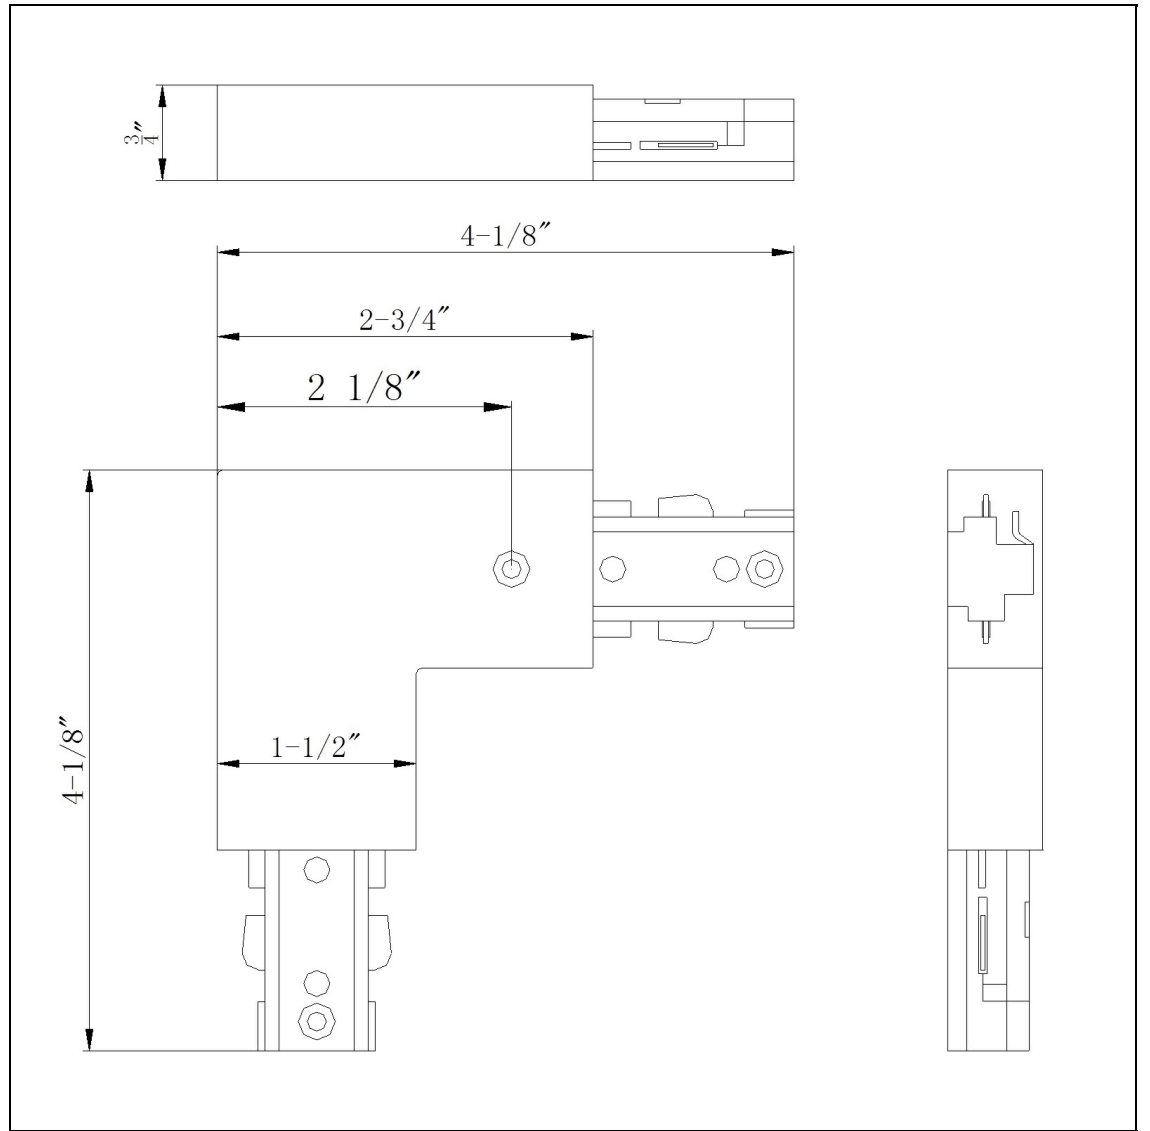

Product No. **HT-275-DB**

Description

L Connector in Dark Bronze
Durable Plastic Construction
Ships in One Carton
No Assembly Required
Compatible with "H" Type Three Wire Single
Circuit Track
2 3/4 " Each Way
"L" Connector
"L" Connector
0.8" Height L Connector in Dark Bronze

Technical Specifications

UPC	020193067284	Carton 1 Dimensions	7.00 x 16.00 x 30.80
Wattage	N/A	Carton 2 Dimensions	0.00 x 0.00 x 30.80
CRI	N/A	Package Dimensions	L: 30.80 W: 16.00 H: 7.00
Lumen	N/A		
Switch Type	Track		
Bulb Base	N/A		
Number of Lights	N/A		
Color	Dark Bronze		
Base Color	Dark Bronze		