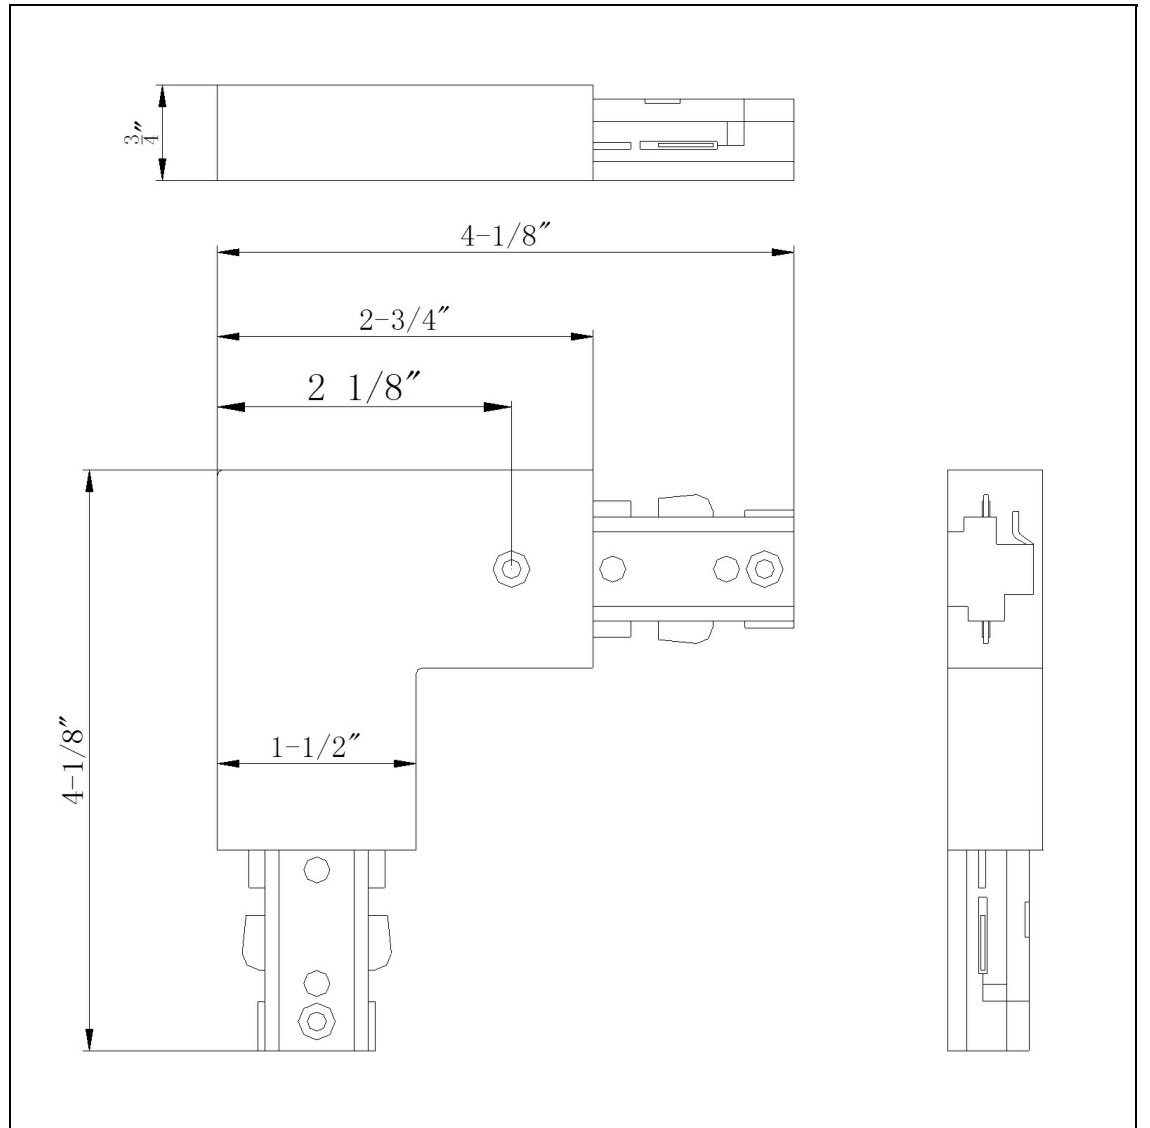

Product No. **HT-275-DB**

Description

L Connector in Dark Bronze
Durable Plastic Construction
Ships in One Carton
No Assembly Required
Compatible with "H" Type Three Wire Single
Circuit Track
2 3/4 " Each Way
"L" Connector
"L" Connector
0.8" Height L Connector in Dark Bronze

Technical Specifications

UPC	020193067284	Carton 1 Dimensions	7.00 x 16.00 x 30.80
Wattage	N/A	Carton 2 Dimensions	0.00 x 0.00 x 30.80
CRI	N/A	Package Dimensions	L: 30.80 W: 16.00 H: 7.00
Lumen	N/A		
Switch Type	Track		
Bulb Base	N/A		
Number of Lights	N/A		
Color	Dark Bronze		
Base Color	Dark Bronze		