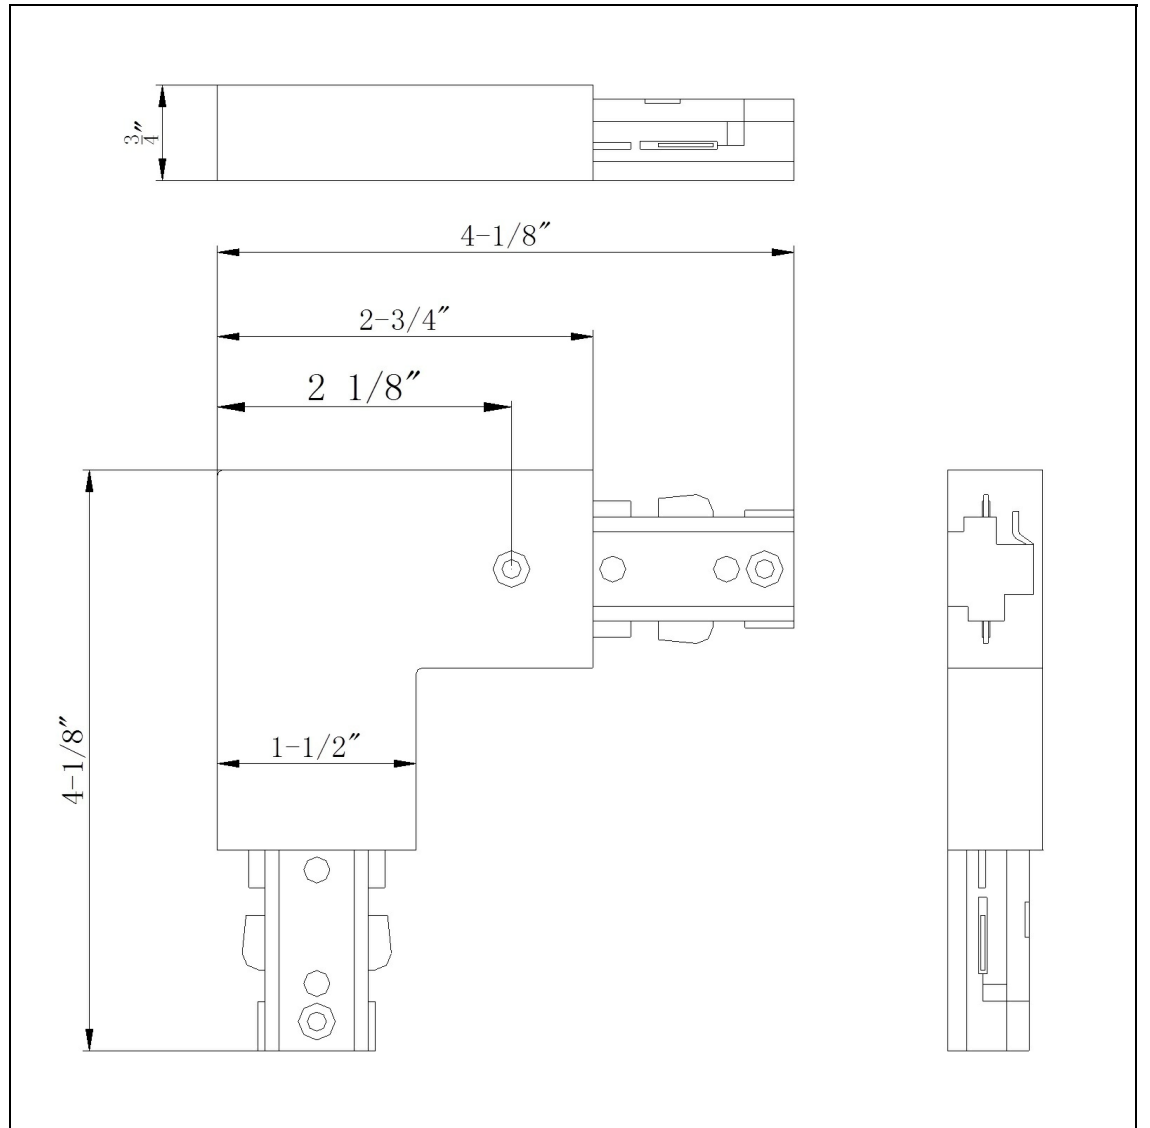

Product No. **HT-275-RU**

Description

L Connector in Rust
Durable Plastic Construction
Ships in One Carton
No Assembly Required
Compatible with "H" Type Three Wire Single
Circuit Track
2 3/4 " Each Way
"L" Connector
"L" Connector
0.8" Height L Connector in Rust

Technical Specifications

UPC	020193067284
Wattage	N/A
CRI	N/A
Lumen	N/A
Switch Type	Track
Bulb Base	N/A
Number of Lights	N/A
Color	Rust
Base Color	Rust

Carton 1 Dimensions	7.00 x 16.00 x 30.80
Carton 2 Dimensions	0.00 x 0.00 x 30.80
Package Dimensions	L: 30.80 W: 16.00 H: 7.00