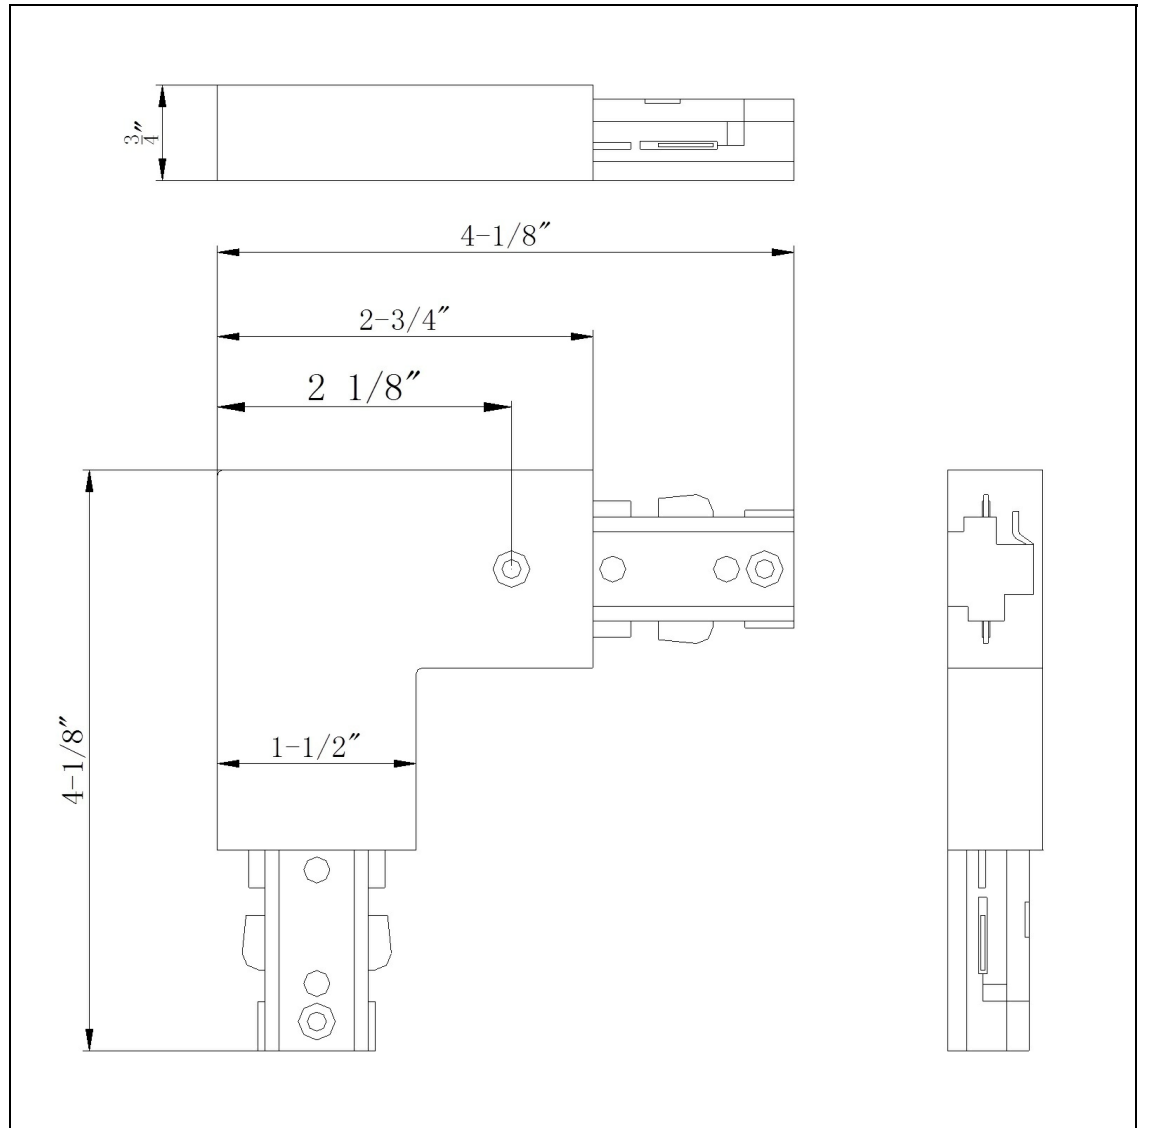

Product No. **HT-275-RU**

Description

L Connector in Rust  
Durable Plastic Construction  
Ships in One Carton  
No Assembly Required  
Compatible with "H" Type Three Wire Single  
Circuit Track  
2 3/4 " Each Way  
"L" Connector  
"L" Connector  
0.8" Height L Connector in Rust

Technical Specifications

<b>UPC</b>	020193067284	<b>Carton 1 Dimensions</b>	7.00 x 16.00 x 30.80
<b>Wattage</b>	N/A	<b>Carton 2 Dimensions</b>	0.00 x 0.00 x 30.80
<b>CRI</b>	N/A	<b>Package Dimensions</b>	L: 30.80 W: 16.00 H: 7.00
<b>Lumen</b>	N/A		
<b>Switch Type</b>	Track		
<b>Bulb Base</b>	N/A		
<b>Number of Lights</b>	N/A		
<b>Color</b>	Rust		
<b>Base Color</b>	Rust		