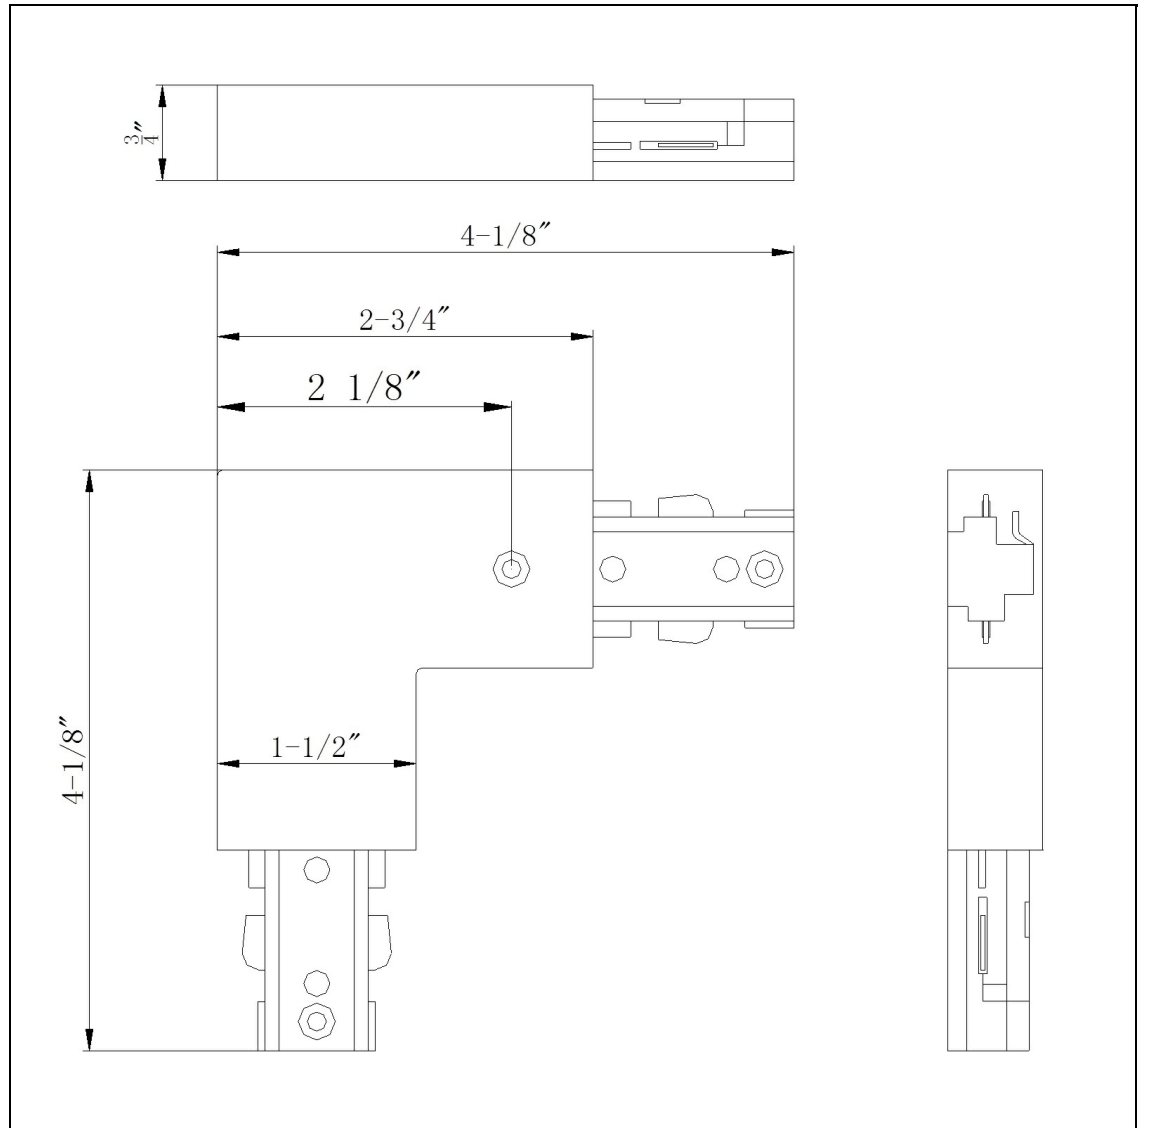

Product No. **HT-275-WH**

Description

L Connector (3 Wires)
Durable Plastic Construction
Ships in One Carton
No Assembly Required
Compatible with "H" Type Three Wire Single
Circuit Track
2 3/4 " Each Way
"L" Connector
"L" Connector
0.8" Height L Connector in White

Technical Specifications

UPC	020193067284
Wattage	N/A
CRI	N/A
Lumen	N/A
Switch Type	Track
Bulb Base	N/A
Number of Lights	N/A
Color	White
Base Color	White

Carton 1 Dimensions	7.00 x 16.00 x 30.80
Carton 2 Dimensions	0.00 x 0.00 x 30.80
Package Dimensions	L: 30.80 W: 16.00 H: 7.00