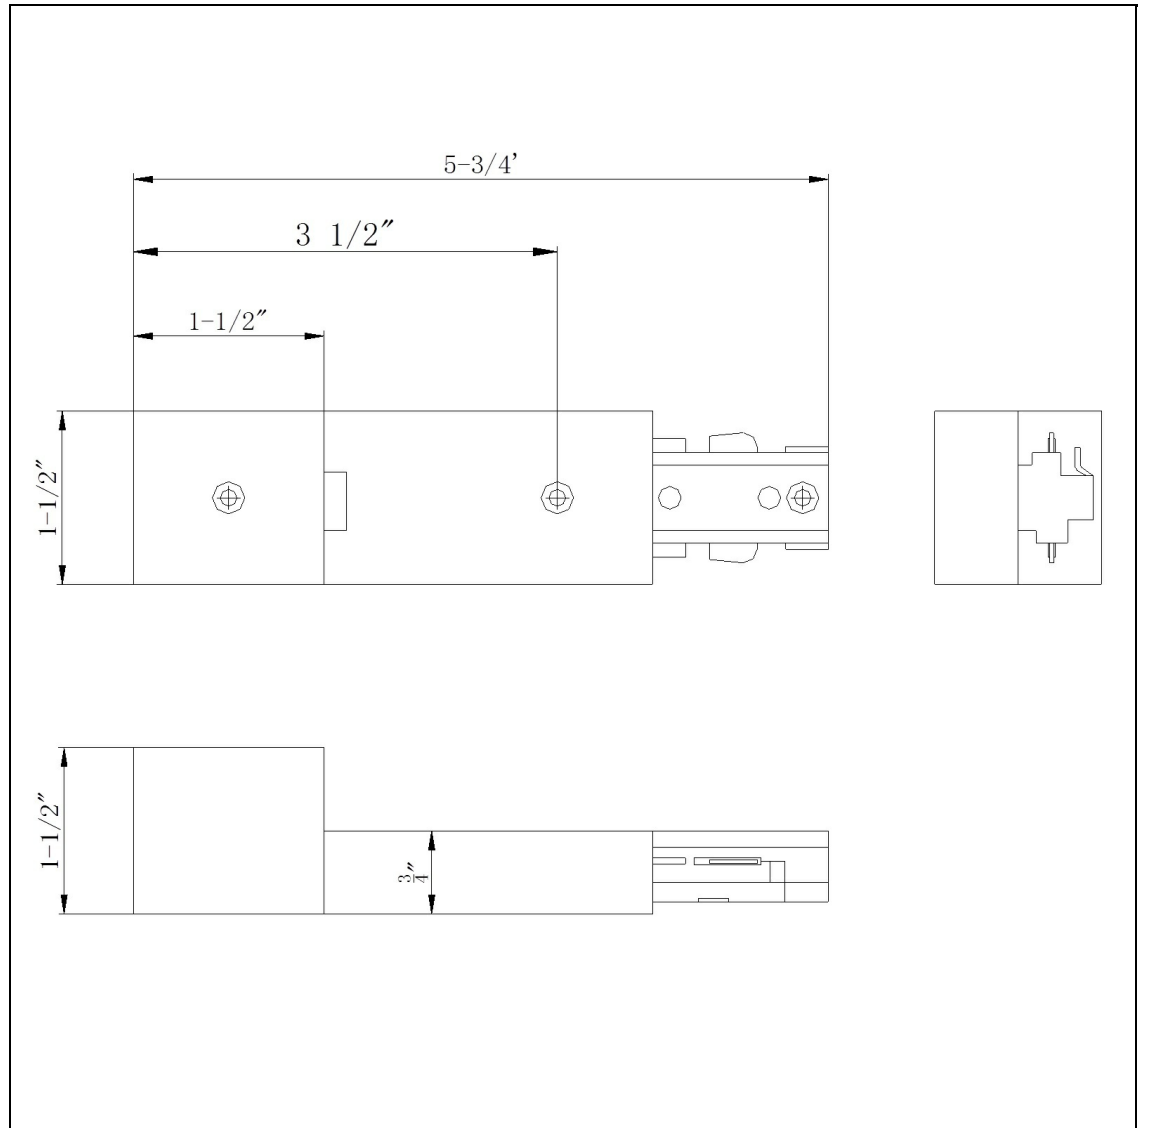

Product No. **HT-276-BK**

Description

Live End Conduit Fitter (3 Wires)
Durable Plastic Construction
Ships in One Carton
No Assembly Required
Compatible with "H" Type Three Wire Single
Circuit Track
4 1/4"
4 1/4"
1.5" Height Conduit Fitter in Black

Technical Specifications

UPC	020193067284
Wattage	N/A
CRI	N/A
Lumen	N/A
Switch Type	Track
Bulb Base	N/A
Number of Lights	N/A
Color	Black
Base Color	Black

Carton 1 Dimensions	7.00 x 15.90 x 30.80
Carton 2 Dimensions	0.00 x 0.00 x 30.80
Package Dimensions	L: 30.80 W: 15.90 H: 7.00