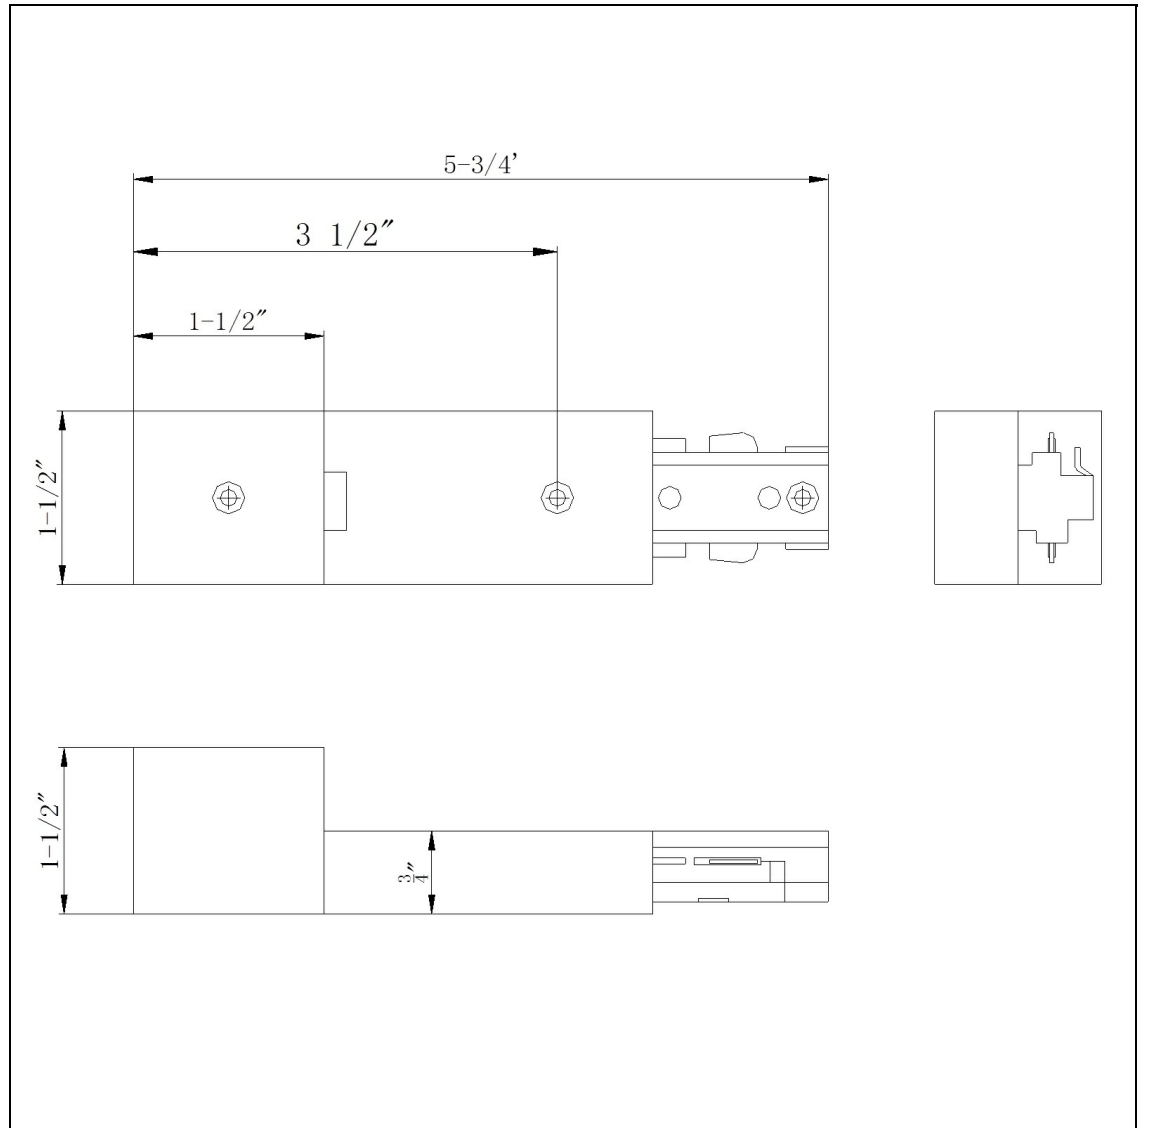

Product No. **HT-276-BS**

Description

Live End W/ Conduit Fitter
Durable Plastic Construction
Ships in One Carton
No Assembly Required
Compatible with "H" Type Three Wire Single
Circuit Track
4 1/4"
4 1/4"
1.5" Height Conduit Fitter in Brushed Steel

Technical Specifications

UPC	020193067284	Carton 1 Dimensions	7.00 x 15.90 x 30.80
Wattage	N/A	Carton 2 Dimensions	0.00 x 0.00 x 30.80
CRI	N/A	Package Dimensions	L: 30.80 W: 15.90 H: 7.00
Lumen	N/A		
Switch Type	Track		
Bulb Base	N/A		
Number of Lights	N/A		
Color	Brushed Steel		
Base Color	Brushed Steel		