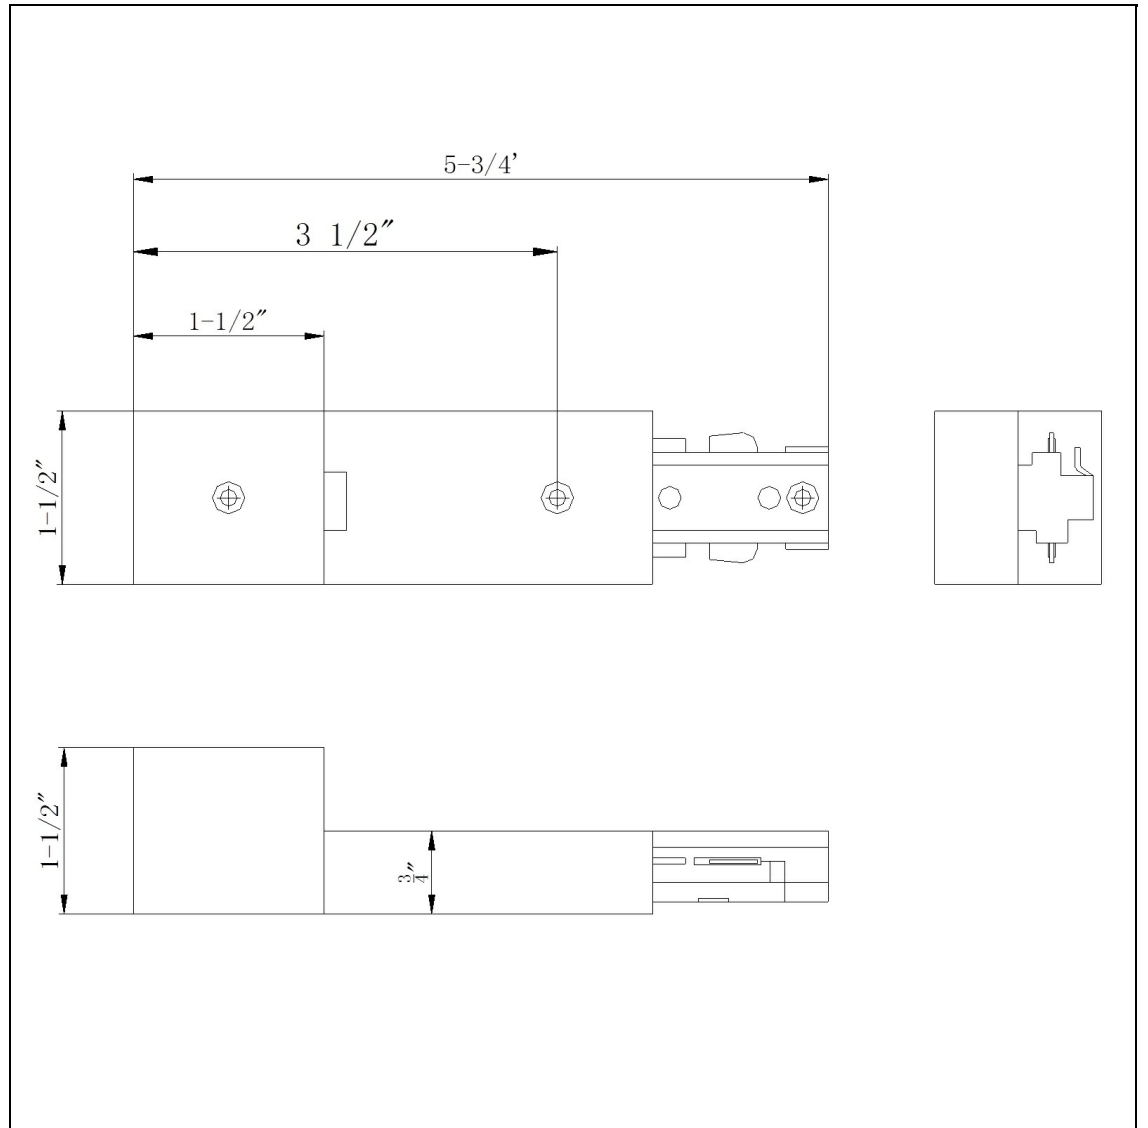

Product No. **HT-276-DB**

Description

Live End W/ Conduit Fitter  
Durable Plastic Construction  
Ships in One Carton  
No Assembly Required  
Compatible with "H" Type Three Wire Single  
Circuit Track  
4 1/4"  
4 1/4"  
1.5" Height Conduit Fitter in Dark Bronze

Technical Specifications

<b>UPC</b>	020193067284	<b>Carton 1 Dimensions</b>	7.00 x 15.90 x 30.80
<b>Wattage</b>	N/A	<b>Carton 2 Dimensions</b>	0.00 x 0.00 x 30.80
<b>CRI</b>	N/A	<b>Package Dimensions</b>	L: 30.80 W: 15.90 H: 7.00
<b>Lumen</b>	N/A		
<b>Switch Type</b>	Track		
<b>Bulb Base</b>	N/A		
<b>Number of Lights</b>	N/A		
<b>Color</b>	Dark Bronze		
<b>Base Color</b>	Dark Bronze		