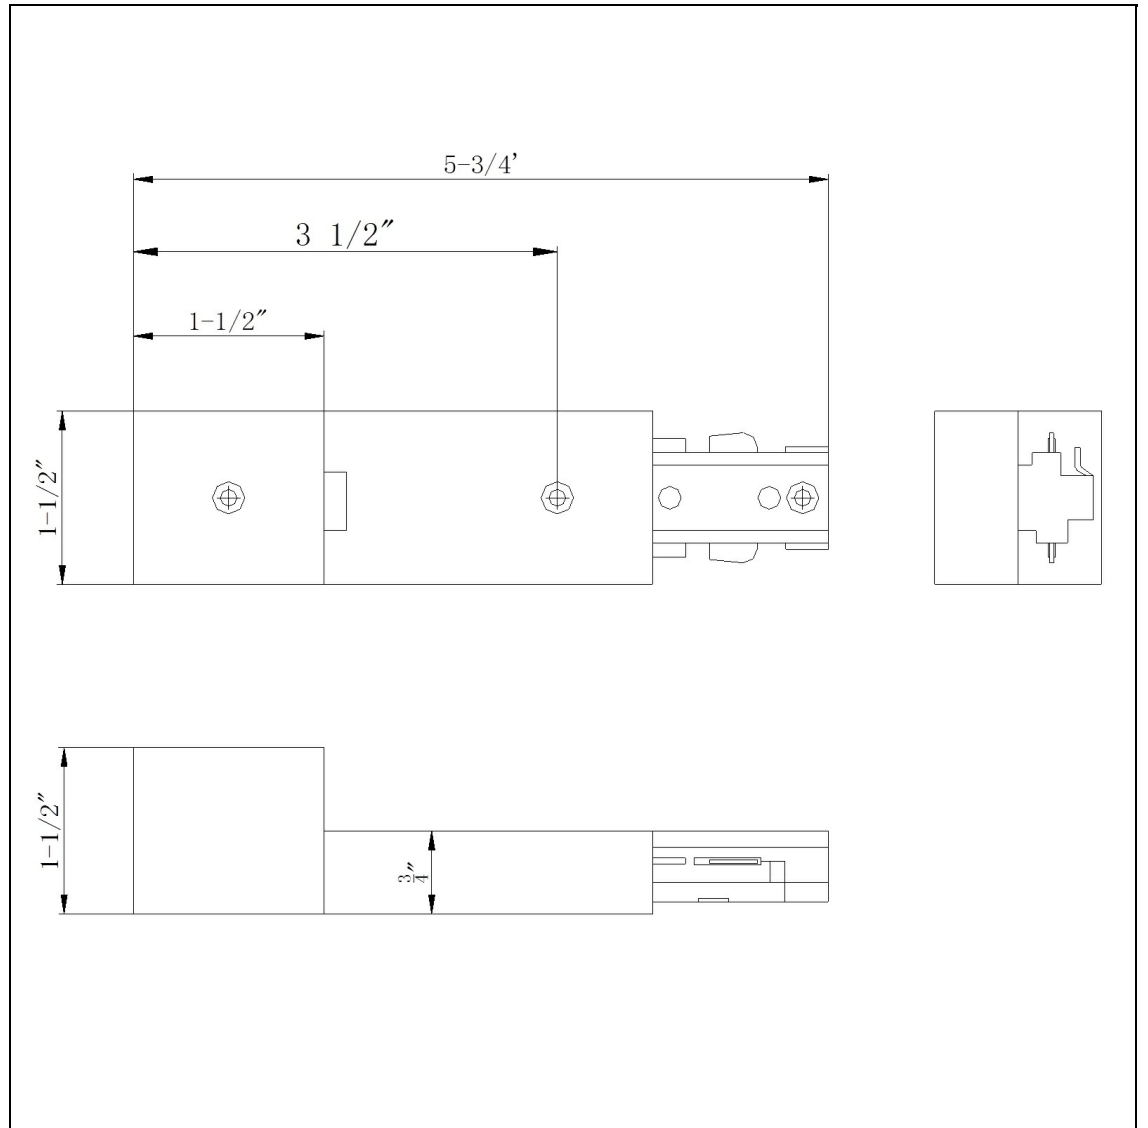

Product No. **HT-276-DB**

Description

Live End W/ Conduit Fitter
Durable Plastic Construction
Ships in One Carton
No Assembly Required
Compatible with "H" Type Three Wire Single
Circuit Track
4 1/4"
4 1/4"
1.5" Height Conduit Fitter in Dark Bronze

Technical Specifications

UPC	020193067284	Carton 1 Dimensions	7.00 x 15.90 x 30.80
Wattage	N/A	Carton 2 Dimensions	0.00 x 0.00 x 30.80
CRI	N/A	Package Dimensions	L: 30.80 W: 15.90 H: 7.00
Lumen	N/A		
Switch Type	Track		
Bulb Base	N/A		
Number of Lights	N/A		
Color	Dark Bronze		
Base Color	Dark Bronze		