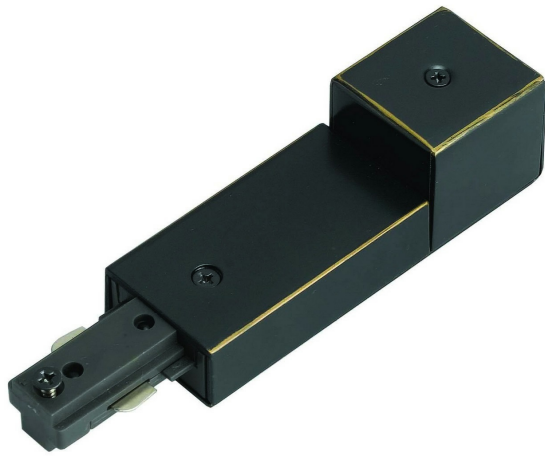

Product No. **HT-276-DB**

Description

Live End W/ Conduit Fitter
Durable Plastic Construction
Ships in One Carton
No Assembly Required
Compatible with "H" Type Three Wire Single
Circuit Track
4 1/4"
4 1/4"
1.5" Height Conduit Fitter in Dark Bronze

Technical Specifications

UPC	020193067284	Carton 1 Dimensions	7.00 x 15.90 x 30.80
Wattage	N/A	Carton 2 Dimensions	0.00 x 0.00 x 30.80
CRI	N/A	Package Dimensions	L: 30.80 W: 15.90 H: 7.00
Lumen	N/A		
Switch Type	Track		
Bulb Base	N/A		
Number of Lights	N/A		
Color	Dark Bronze		
Base Color	Dark Bronze		