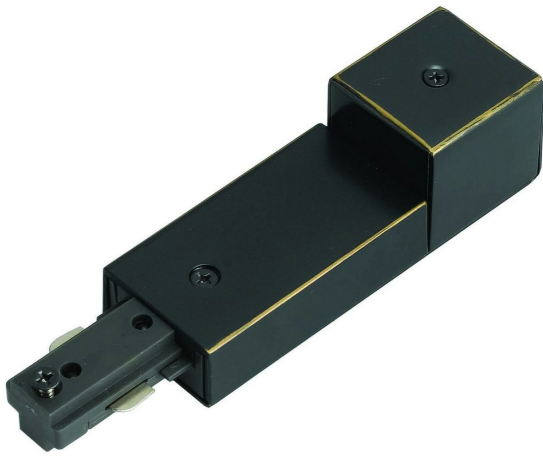

Product No. **HT-276-DB**

Description

Live End W/ Conduit Fitter  
Durable Plastic Construction  
Ships in One Carton  
No Assembly Required  
Compatible with "H" Type Three Wire Single  
Circuit Track  
4 1/4"  
4 1/4"  
1.5" Height Conduit Fitter in Dark Bronze

Technical Specifications

<b>UPC</b>	020193067284	<b>Carton 1 Dimensions</b>	7.00 x 15.90 x 30.80
<b>Wattage</b>	N/A	<b>Carton 2 Dimensions</b>	0.00 x 0.00 x 30.80
<b>CRI</b>	N/A	<b>Package Dimensions</b>	L: 30.80 W: 15.90 H: 7.00
<b>Lumen</b>	N/A		
<b>Switch Type</b>	Track		
<b>Bulb Base</b>	N/A		
<b>Number of Lights</b>	N/A		
<b>Color</b>	Dark Bronze		
<b>Base Color</b>	Dark Bronze		