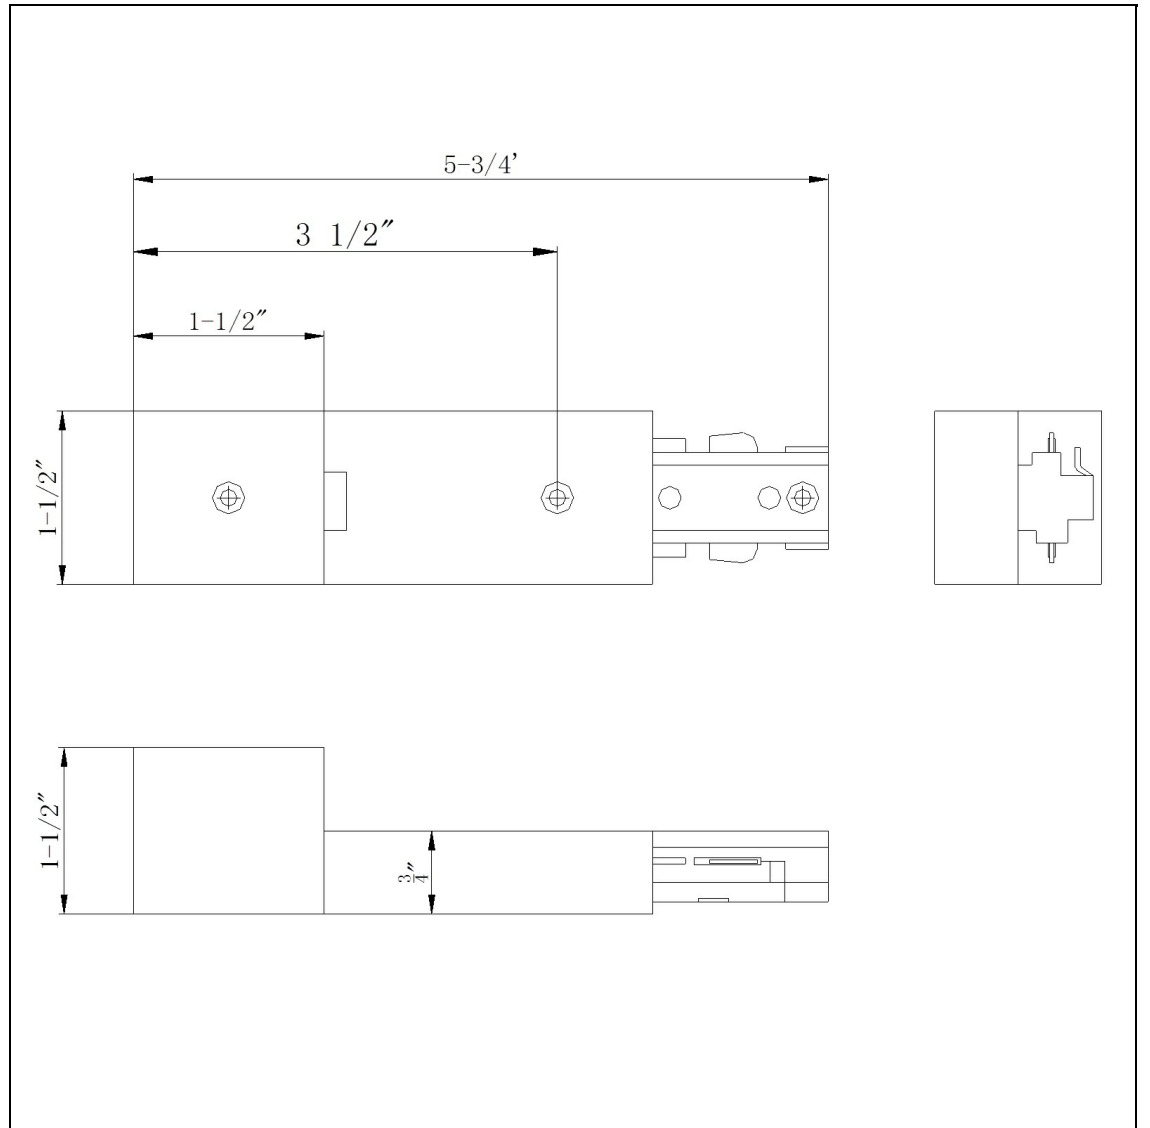

Product No. **HT-276-RU**

Description

Live End W/ Conduit Fitter
Durable Plastic Construction
Ships in One Carton
No Assembly Required
Compatible with "H" Type Three Wire Single
Circuit Track
4 1/4"
4 1/4"
1.5" Height Conduit Fitter in Rust

Technical Specifications

UPC	020193067284	Carton 1 Dimensions	7.00 x 15.90 x 30.80
Wattage	N/A	Carton 2 Dimensions	0.00 x 0.00 x 30.80
CRI	N/A	Package Dimensions	L: 30.80 W: 15.90 H: 7.00
Lumen	N/A		
Switch Type	Track		
Bulb Base	N/A		
Number of Lights	N/A		
Color	Rust		
Base Color	Rust		