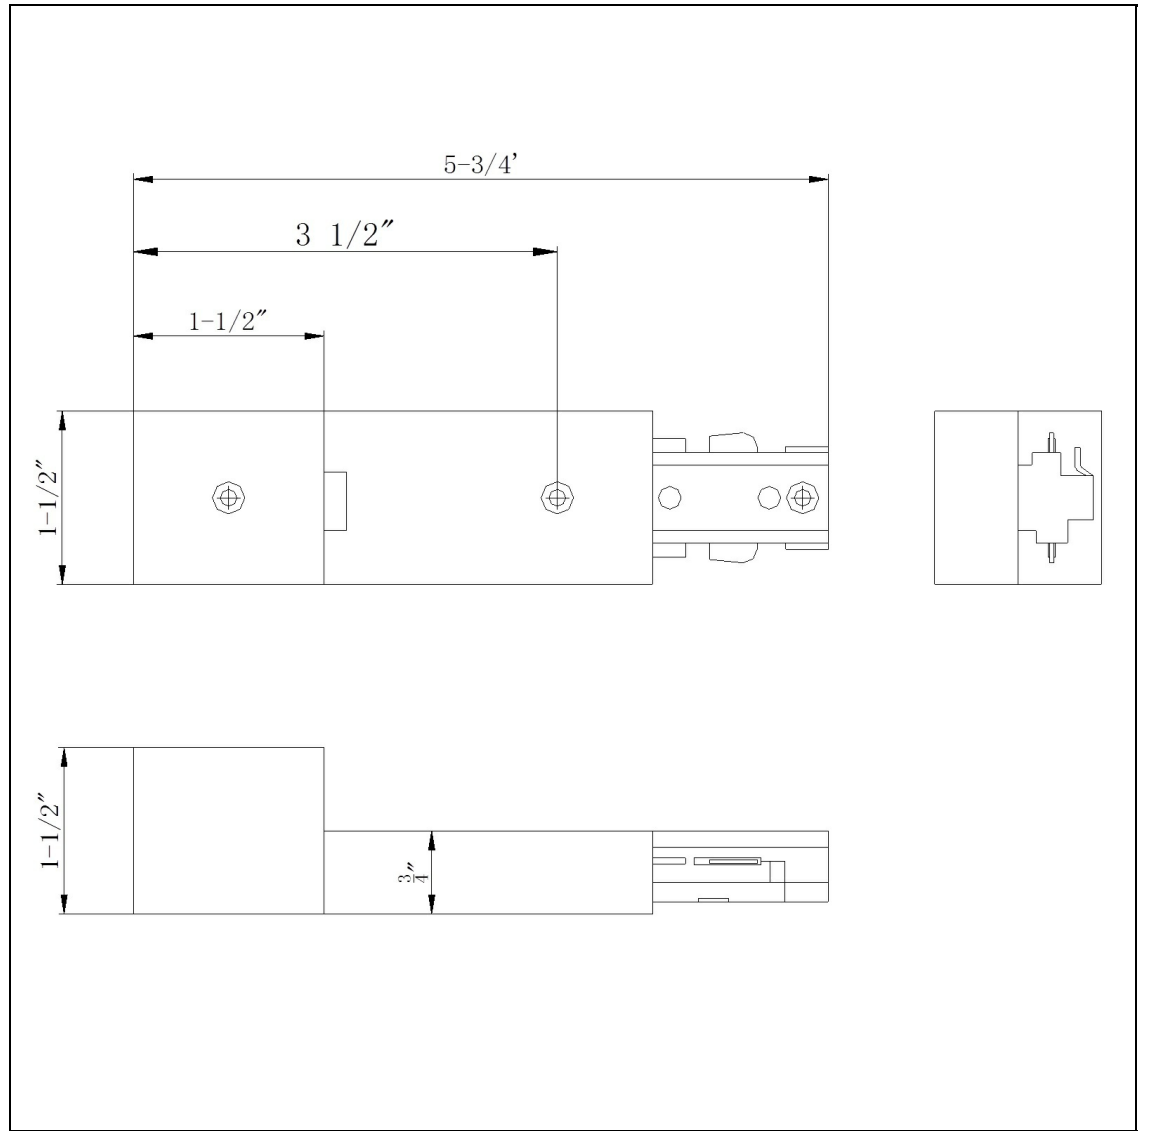

Product No. **HT-276-WH**

Description

Live End Conduit Fitter (3 Wires)  
Durable Plastic Construction  
Ships in One Carton  
No Assembly Required  
Compatible with "H" Type Three Wire Single  
Circuit Track  
4 1/4"  
4 1/4"  
1.5" Height Conduit Fitter in White

Technical Specifications

<b>UPC</b>	020193067284
<b>Wattage</b>	N/A
<b>CRI</b>	N/A
<b>Lumen</b>	N/A
<b>Switch Type</b>	Track
<b>Bulb Base</b>	N/A
<b>Number of Lights</b>	N/A
<b>Color</b>	White
<b>Base Color</b>	White

<b>Carton 1 Dimensions</b>	7.00 x 15.90 x 30.80
<b>Carton 2 Dimensions</b>	0.00 x 0.00 x 30.80
<b>Package Dimensions</b>	L: 30.80 W: 15.90 H: 7.00