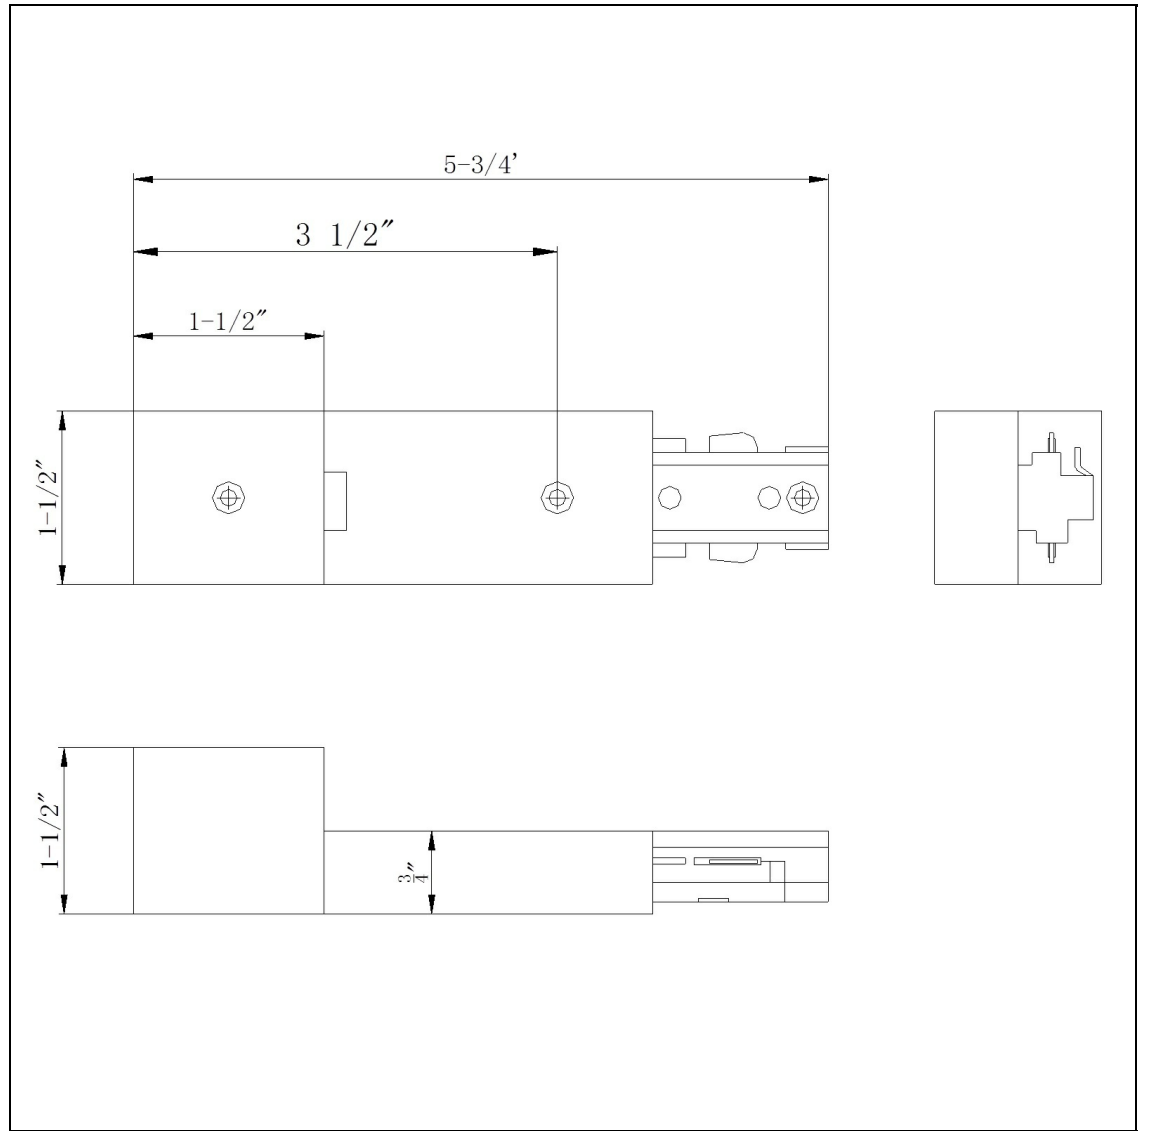

Product No. **HT-276-WH**

Description

Live End Conduit Fitter (3 Wires)
Durable Plastic Construction
Ships in One Carton
No Assembly Required
Compatible with "H" Type Three Wire Single
Circuit Track
4 1/4"
4 1/4"
1.5" Height Conduit Fitter in White

Technical Specifications

UPC	020193067284
Wattage	N/A
CRI	N/A
Lumen	N/A
Switch Type	Track
Bulb Base	N/A
Number of Lights	N/A
Color	White
Base Color	White

Carton 1 Dimensions	7.00 x 15.90 x 30.80
Carton 2 Dimensions	0.00 x 0.00 x 30.80
Package Dimensions	L: 30.80 W: 15.90 H: 7.00