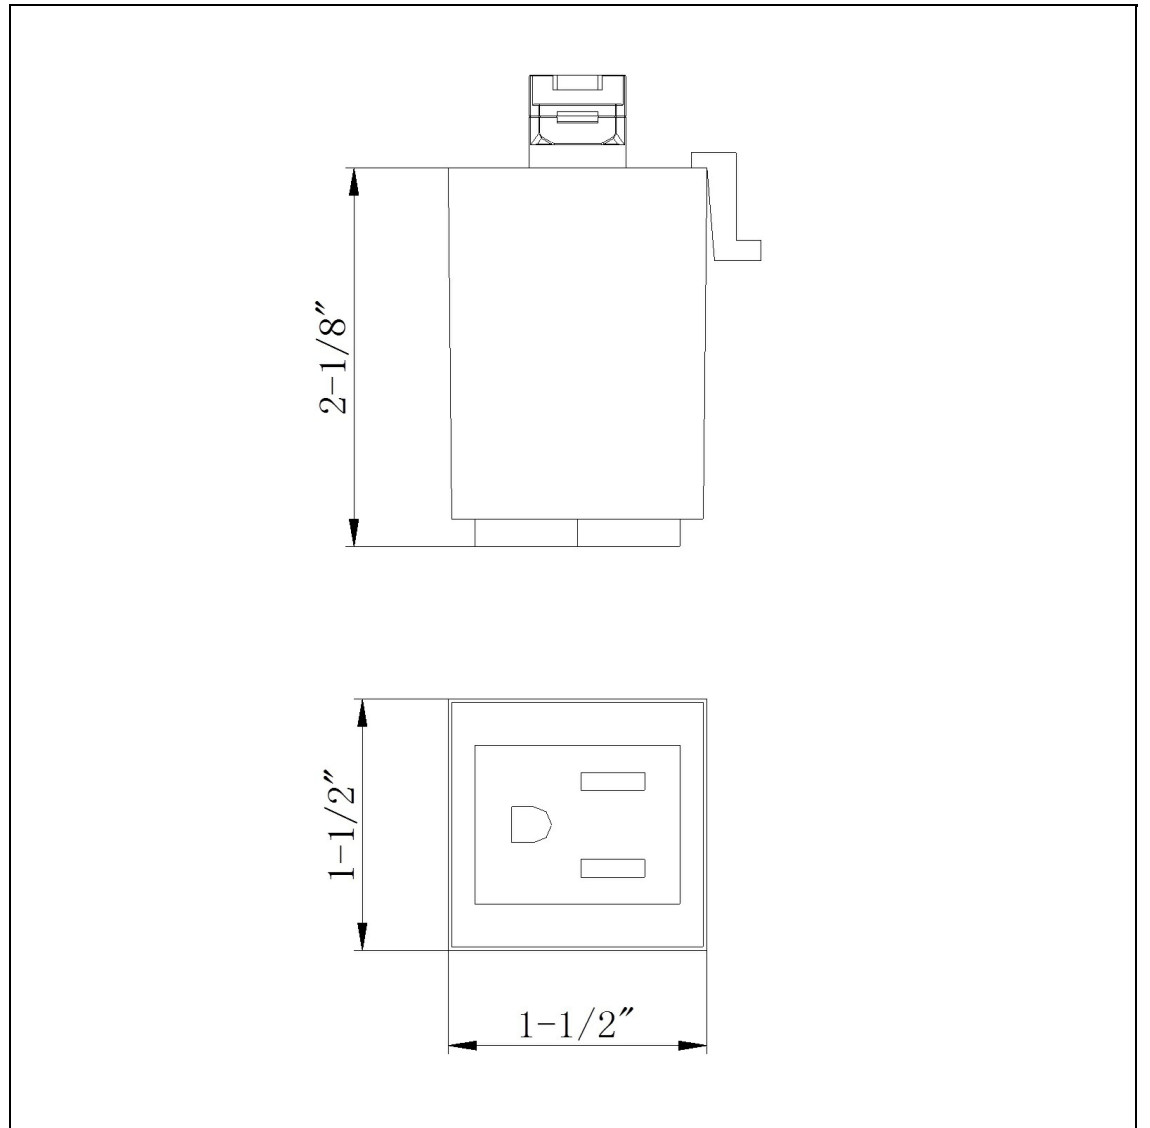

Product No. **HT-277-WH**

Description

Outlet Adaptor (3 Wires)
Durable Plastic Construction
Ships in One Carton
No Assembly Required
Compatible with "H" Type Three Wire Single
Circuit Track
5 AMP, 120V, 600W
5 AMP, 120V, 600W
1.5" Height Outlet Adaptor in White

Technical Specifications

UPC	020193067284
Wattage	N/A
CRI	N/A
Lumen	N/A
Switch Type	Track
Bulb Base	N/A
Number of Lights	N/A
Color	White
Base Color	White

Carton 1 Dimensions	12.50 x 8.50 x 15.80
Carton 2 Dimensions	0.00 x 0.00 x 15.80
Package Dimensions	L: 15.80 W: 8.50 H: 12.50