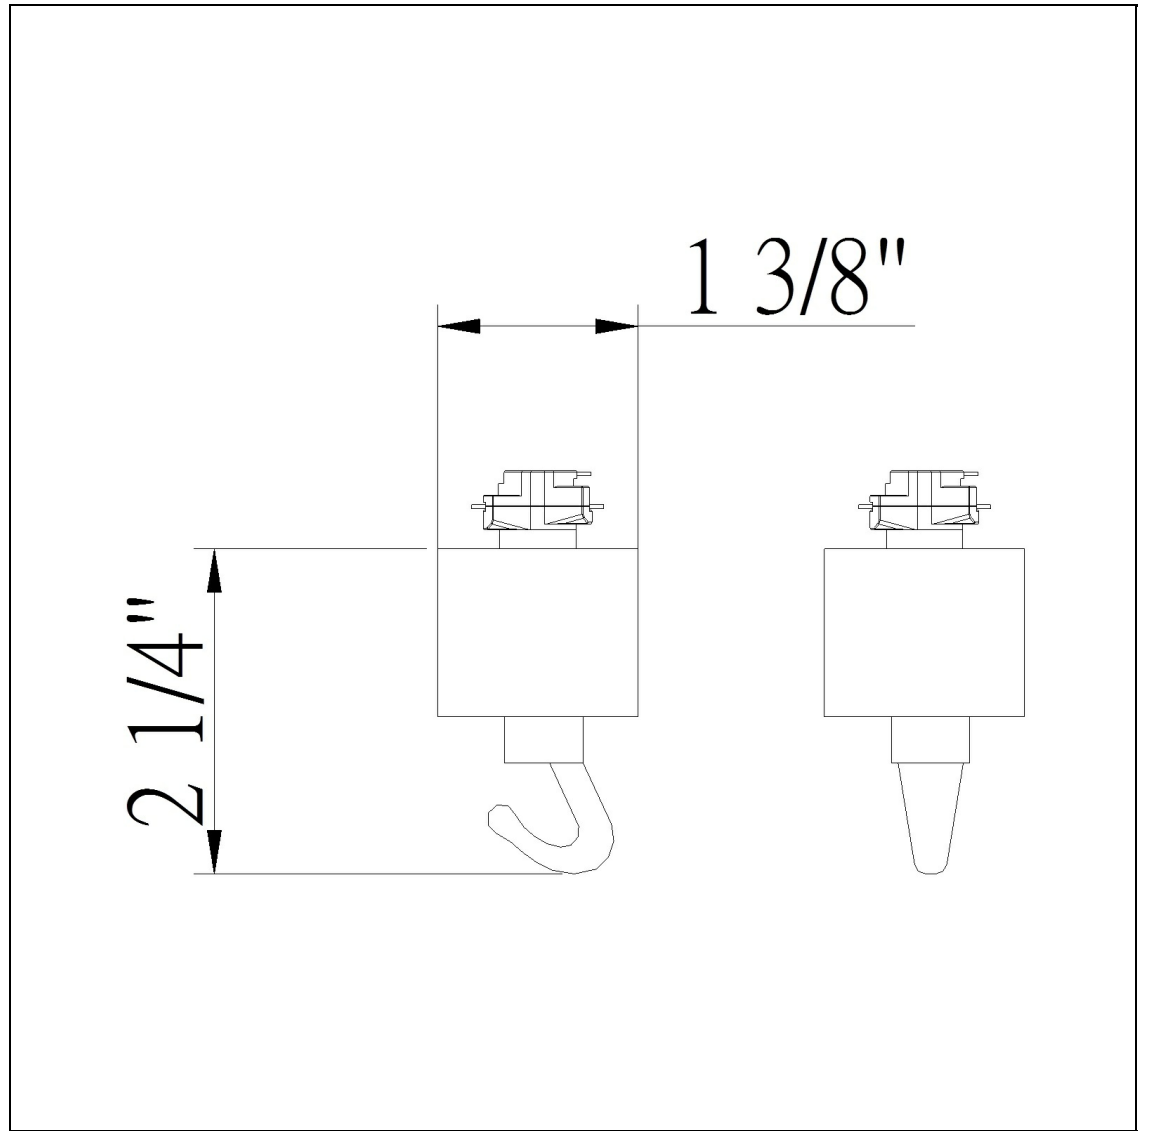

Product No. **HT-278-BK**

Description

Pendant Adaptor (3 Wires)
Durable Metal Construction
Ships in One Carton
No Assembly Required
Compatible with "H" Type Three Wire Single
Circuit Track
20 lbs max w/ power feed
300W
2.2" Height Pendant Adaptor in Black

Technical Specifications

UPC	020193067284
Wattage	N/A
CRI	N/A
Lumen	N/A
Switch Type	Track
Bulb Base	N/A
Number of Lights	N/A
Color	Black
Base Color	Black

Carton 1 Dimensions	8.00 x 15.80 x 24.80
Carton 2 Dimensions	0.00 x 0.00 x 24.80
Package Dimensions	L: 24.80 W: 15.80 H: 8.00