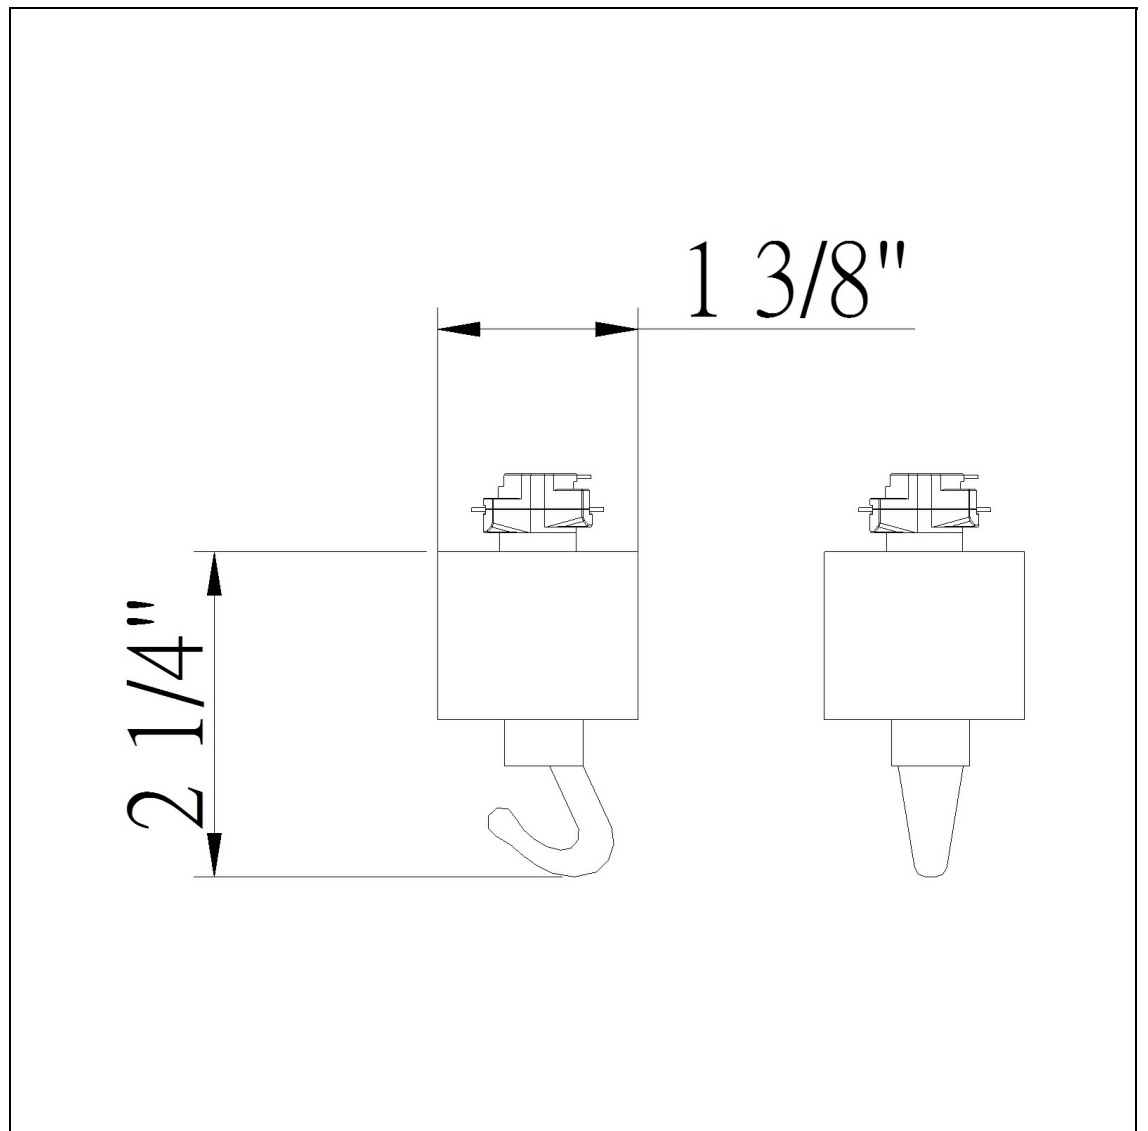

Product No. **HT-278-BK**

Description

Pendant Adaptor (3 Wires)  
Durable Metal Construction  
Ships in One Carton  
No Assembly Required  
Compatible with "H" Type Three Wire Single  
Circuit Track  
20 lbs max w/ power feed  
300W  
2.2" Height Pendant Adaptor in Black

Technical Specifications

<b>UPC</b>	020193067284	<b>Carton 1 Dimensions</b>	8.00 x 15.80 x 24.80
<b>Wattage</b>	N/A	<b>Carton 2 Dimensions</b>	0.00 x 0.00 x 24.80
<b>CRI</b>	N/A	<b>Package Dimensions</b>	L: 24.80 W: 15.80 H: 8.00
<b>Lumen</b>	N/A		
<b>Switch Type</b>	Track		
<b>Bulb Base</b>	N/A		
<b>Number of Lights</b>	N/A		
<b>Color</b>	Black		
<b>Base Color</b>	Black		