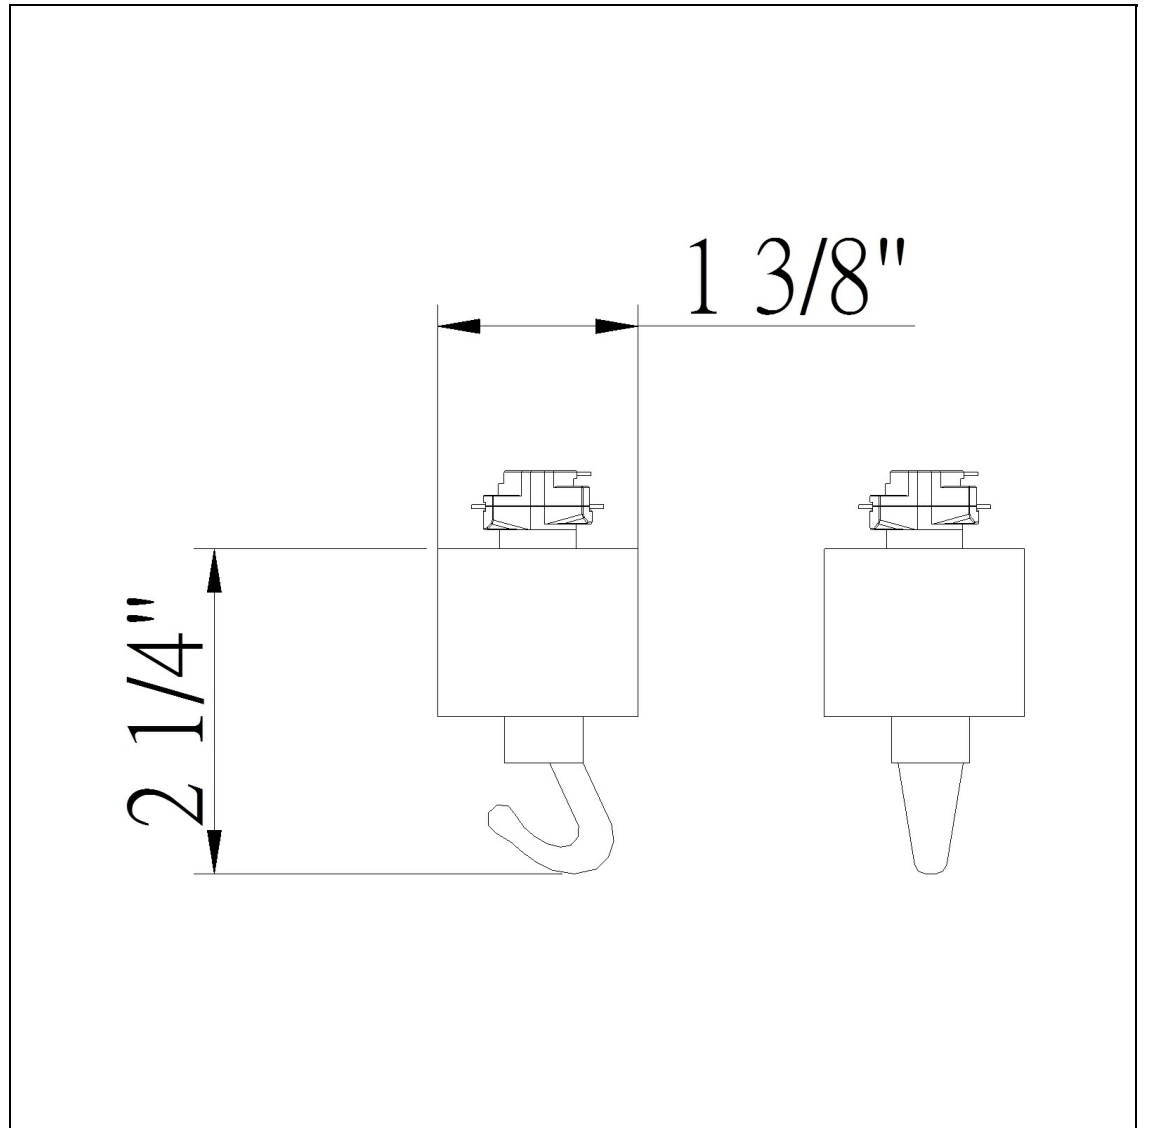

Product No. **HT-278-WH**

Description

Pendant Hook Adaptor (3 Wire)
Durable Metal Construction
Ships in One Carton
No Assembly Required
Compatible with "H" Type Three Wire Single
Circuit Track
20 lbs max w/ power feed
300W
2.2" Height Pendant Adaptor in White

Technical Specifications

| | |
|-------------------------|--------------|
| UPC | 020193067284 |
| Wattage | N/A |
| CRI | N/A |
| Lumen | N/A |
| Switch Type | Track |
| Bulb Base | N/A |
| Number of Lights | N/A |
| Color | White |
| Base Color | White |

| | |
|----------------------------|---------------------------|
| Carton 1 Dimensions | 8.00 x 15.80 x 24.80 |
| Carton 2 Dimensions | 0.00 x 0.00 x 24.80 |
| Package Dimensions | L: 24.80 W: 15.80 H: 8.00 |