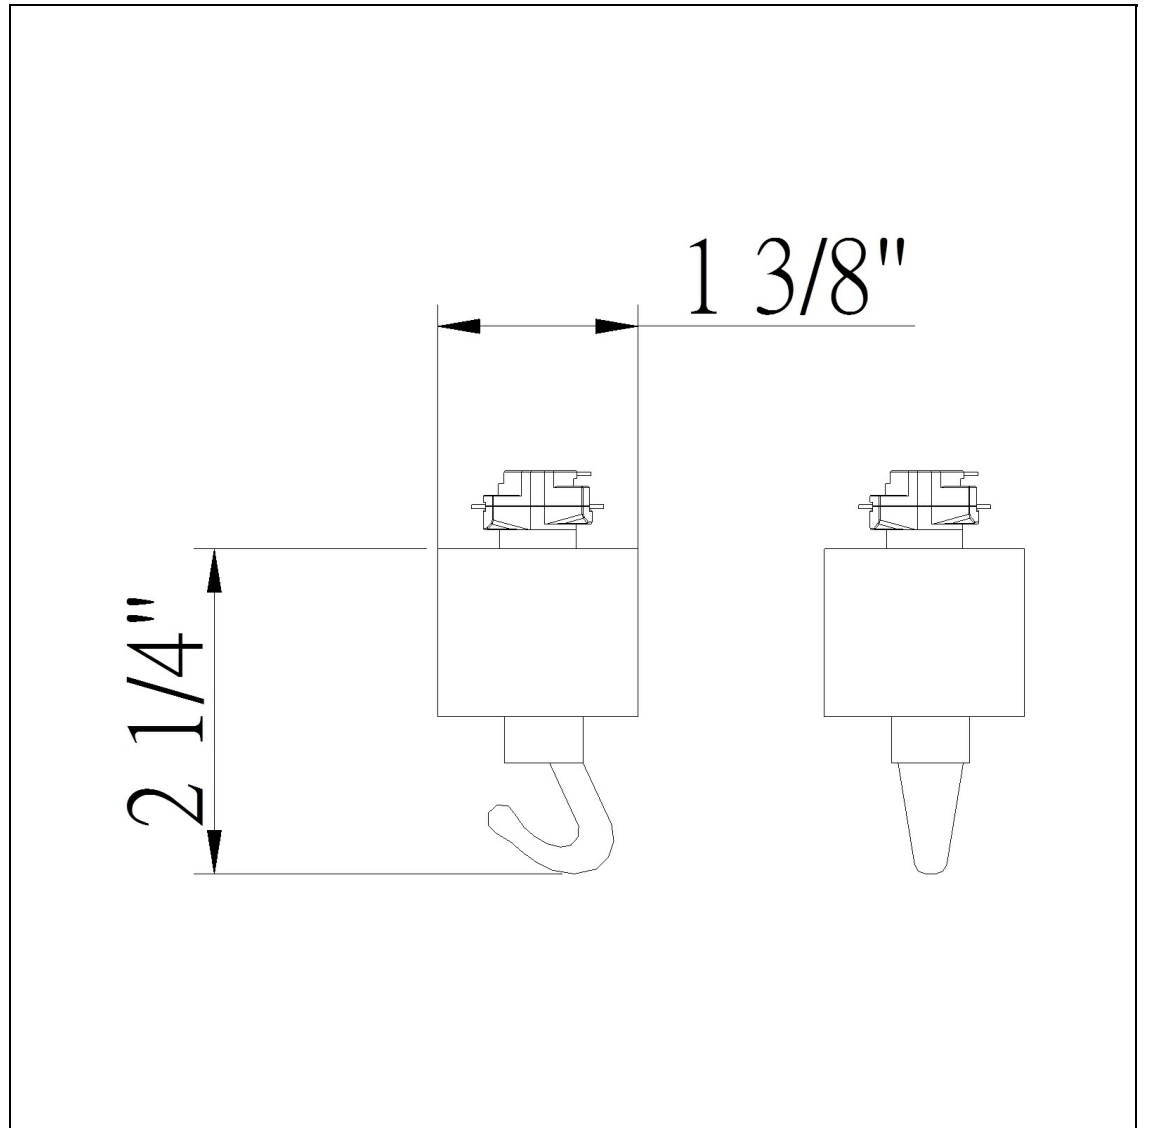

Product No. **HT-278-WH**

Description

Pendant Hook Adaptor (3 Wire)
Durable Metal Construction
Ships in One Carton
No Assembly Required
Compatible with "H" Type Three Wire Single
Circuit Track
20 lbs max w/ power feed
300W
2.2" Height Pendant Adaptor in White

Technical Specifications

UPC	020193067284
Wattage	N/A
CRI	N/A
Lumen	N/A
Switch Type	Track
Bulb Base	N/A
Number of Lights	N/A
Color	White
Base Color	White

Carton 1 Dimensions	8.00 x 15.80 x 24.80
Carton 2 Dimensions	0.00 x 0.00 x 24.80
Package Dimensions	L: 24.80 W: 15.80 H: 8.00