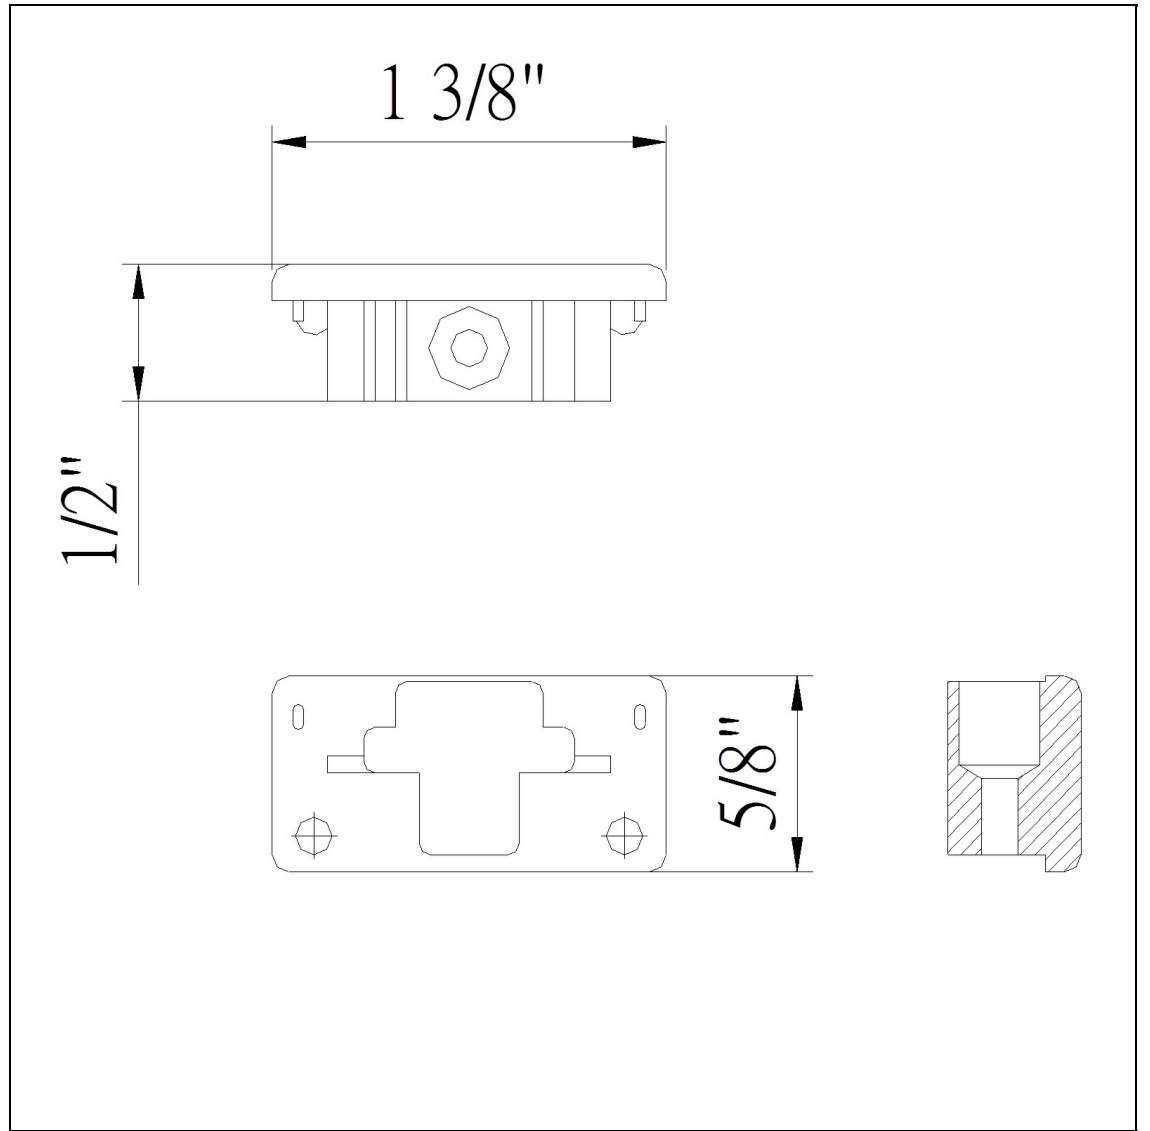

Product No. **HT-280-BK**

Description

Dead End Cap (3 Wires)
Durable Plastic Construction
Ships in One Carton
No Assembly Required
For Use with Cal Type Track
For Use with Cal Type Track
0.5" Height Dead End Cap in Black

Technical Specifications

UPC	020193067284	Carton 1 Dimensions	13.50 x 10.00 x 12.50
Wattage	N/A	Carton 2 Dimensions	0.00 x 0.00 x 12.50
CRI	N/A	Package Dimensions	L: 12.50 W: 10.00 H: 13.50
Lumen	N/A		
Switch Type	Track		
Bulb Base	N/A		
Number of Lights	N/A		
Color	Black		
Base Color	Black		