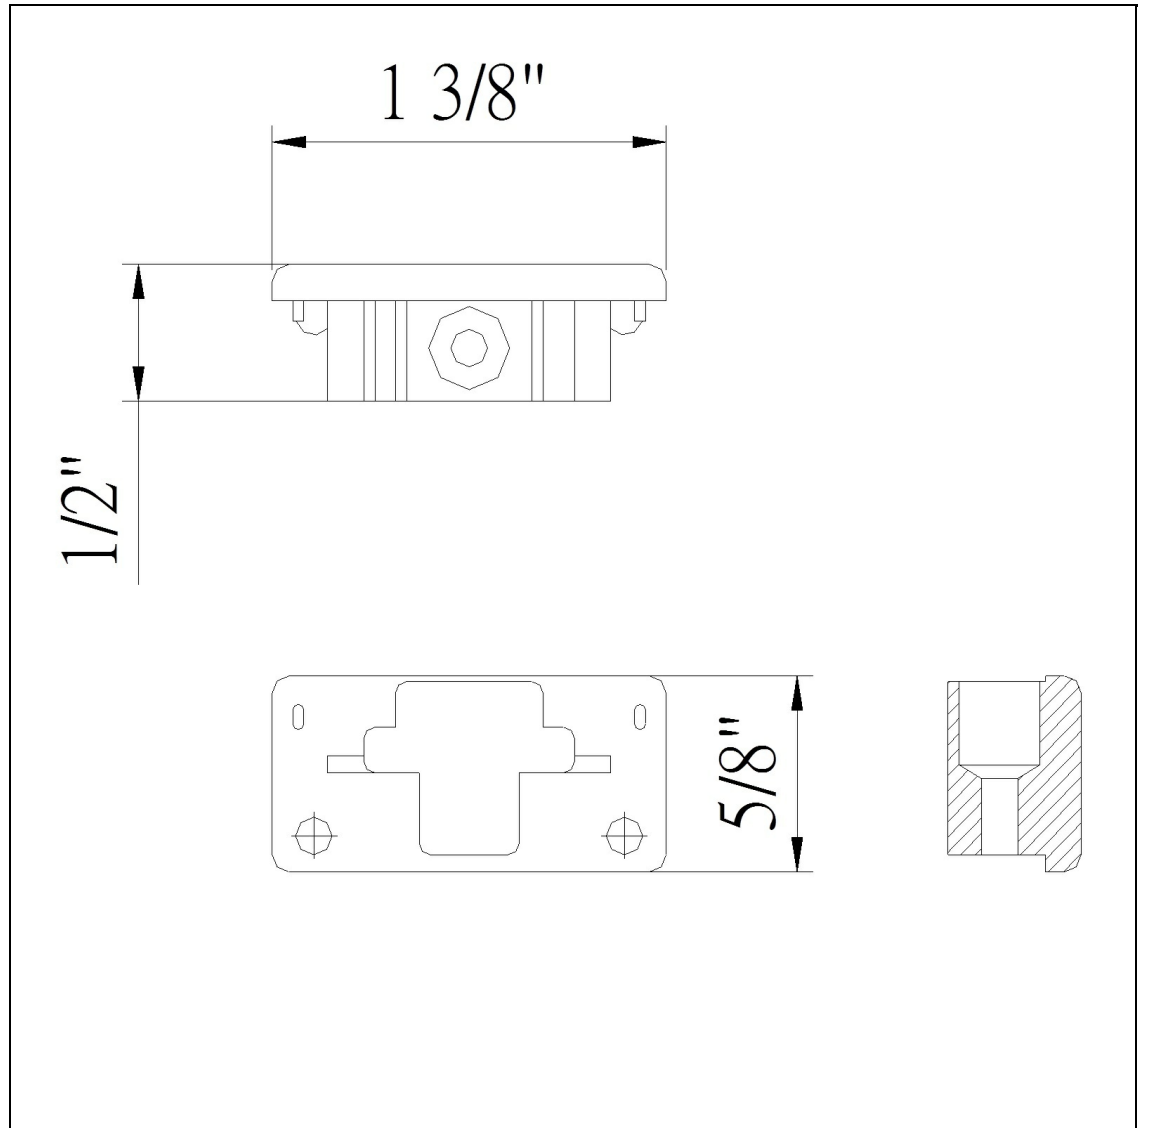

Product No. **HT-280-BK**

Description

Dead End Cap (3 Wires)
Durable Plastic Construction
Ships in One Carton
No Assembly Required
For Use with Cal Type Track
For Use with Cal Type Track
0.5" Height Dead End Cap in Black

Technical Specifications

UPC	020193067284	Carton 1 Dimensions	13.50 x 10.00 x 12.50
Wattage	N/A	Carton 2 Dimensions	0.00 x 0.00 x 12.50
CRI	N/A	Package Dimensions	L: 12.50 W: 10.00 H: 13.50
Lumen	N/A		
Switch Type	Track		
Bulb Base	N/A		
Number of Lights	N/A		
Color	Black		
Base Color	Black		