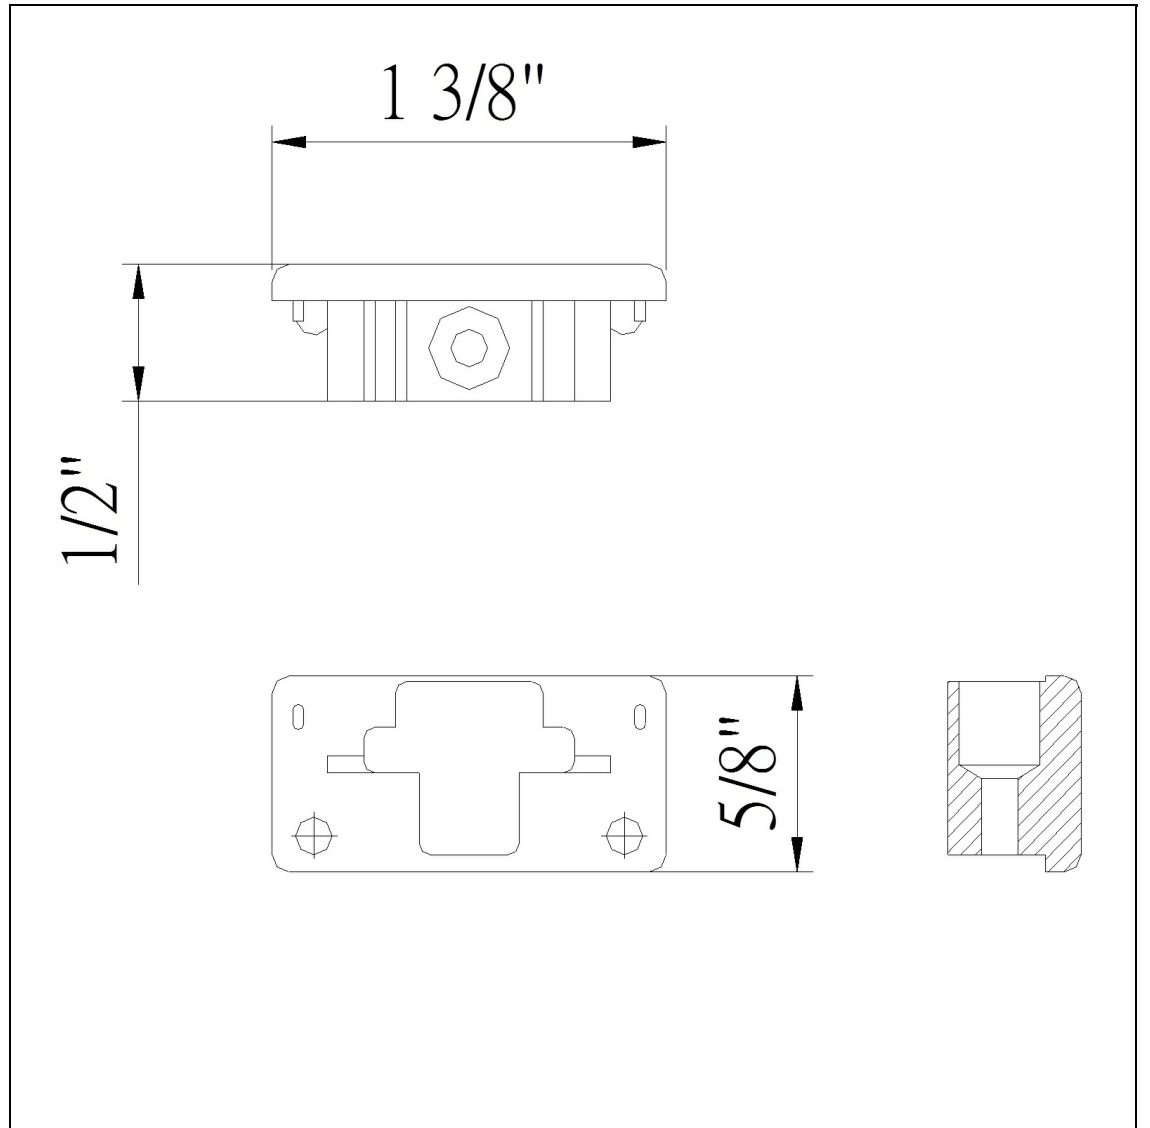

Product No. **HT-280-BS**

Description

End Cap  
Durable Plastic Construction  
Ships in One Carton  
No Assembly Required  
For Use with Cal Type Track  
For Use with Cal Type Track  
0.5" Height Dead End Cap in Brushed Steel

Technical Specifications

<b>UPC</b>	020193067284	<b>Carton 1 Dimensions</b>	13.50 x 10.00 x 12.50
<b>Wattage</b>	N/A	<b>Carton 2 Dimensions</b>	0.00 x 0.00 x 12.50
<b>CRI</b>	N/A	<b>Package Dimensions</b>	L: 12.50 W: 10.00 H: 13.50
<b>Lumen</b>	N/A		
<b>Switch Type</b>	Track		
<b>Bulb Base</b>	N/A		
<b>Number of Lights</b>	N/A		
<b>Color</b>	Brushed Steel		
<b>Base Color</b>	Brushed Steel		