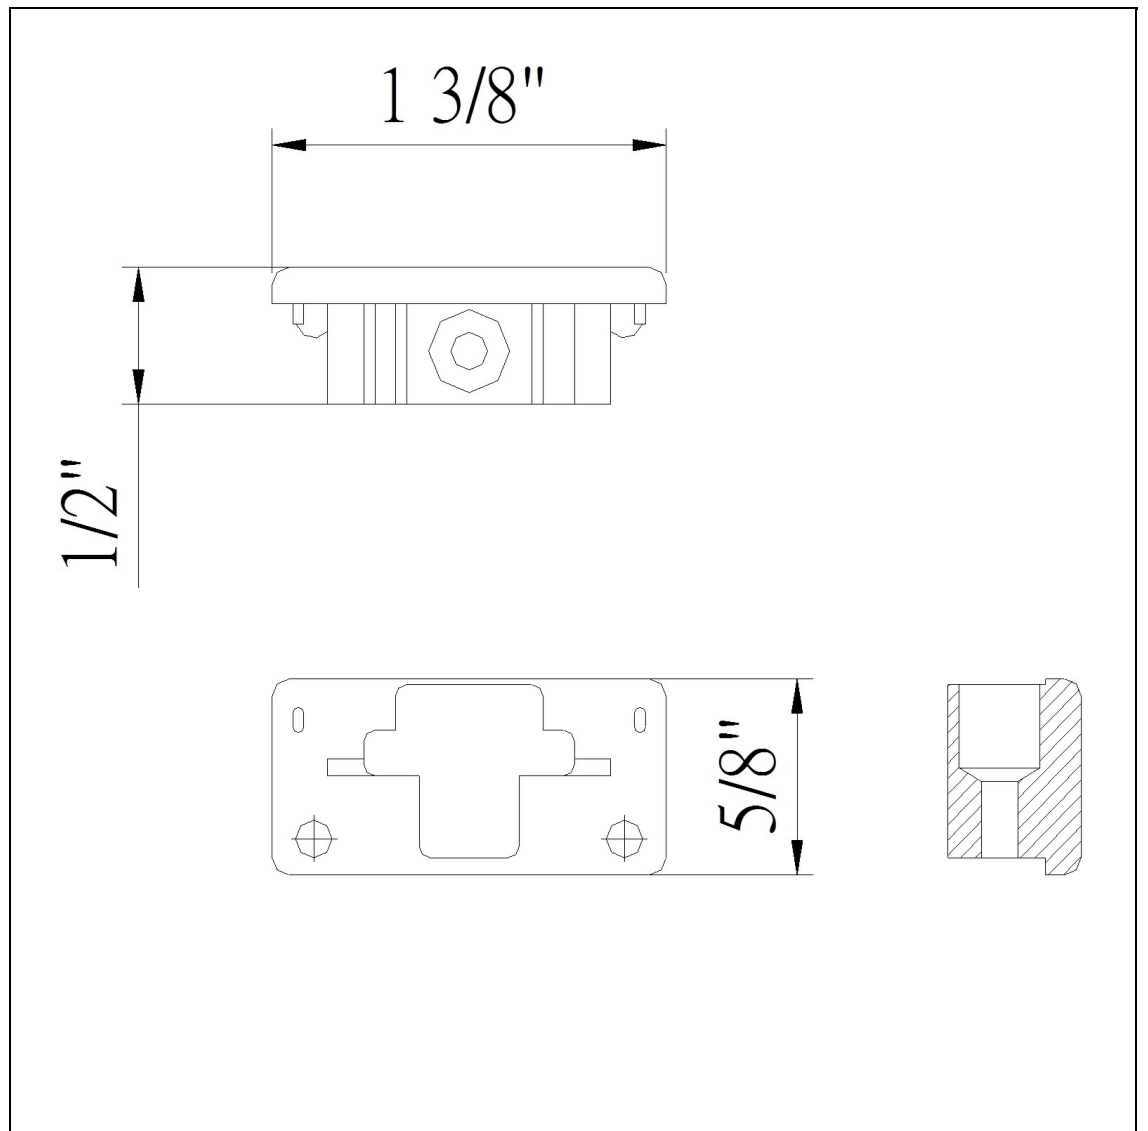

Product No. **HT-280-BS**

Description

End Cap  
Durable Plastic Construction  
Ships in One Carton  
No Assembly Required  
For Use with Cal Type Track  
For Use with Cal Type Track  
0.5" Height Dead End Cap in Brushed Steel

Technical Specifications

<b>UPC</b>	020193067284	<b>Carton 1 Dimensions</b>	13.50 x 10.00 x 12.50
<b>Wattage</b>	N/A	<b>Carton 2 Dimensions</b>	0.00 x 0.00 x 12.50
<b>CRI</b>	N/A	<b>Package Dimensions</b>	L: 12.50 W: 10.00 H: 13.50
<b>Lumen</b>	N/A		
<b>Switch Type</b>	Track		
<b>Bulb Base</b>	N/A		
<b>Number of Lights</b>	N/A		
<b>Color</b>	Brushed Steel		
<b>Base Color</b>	Brushed Steel		